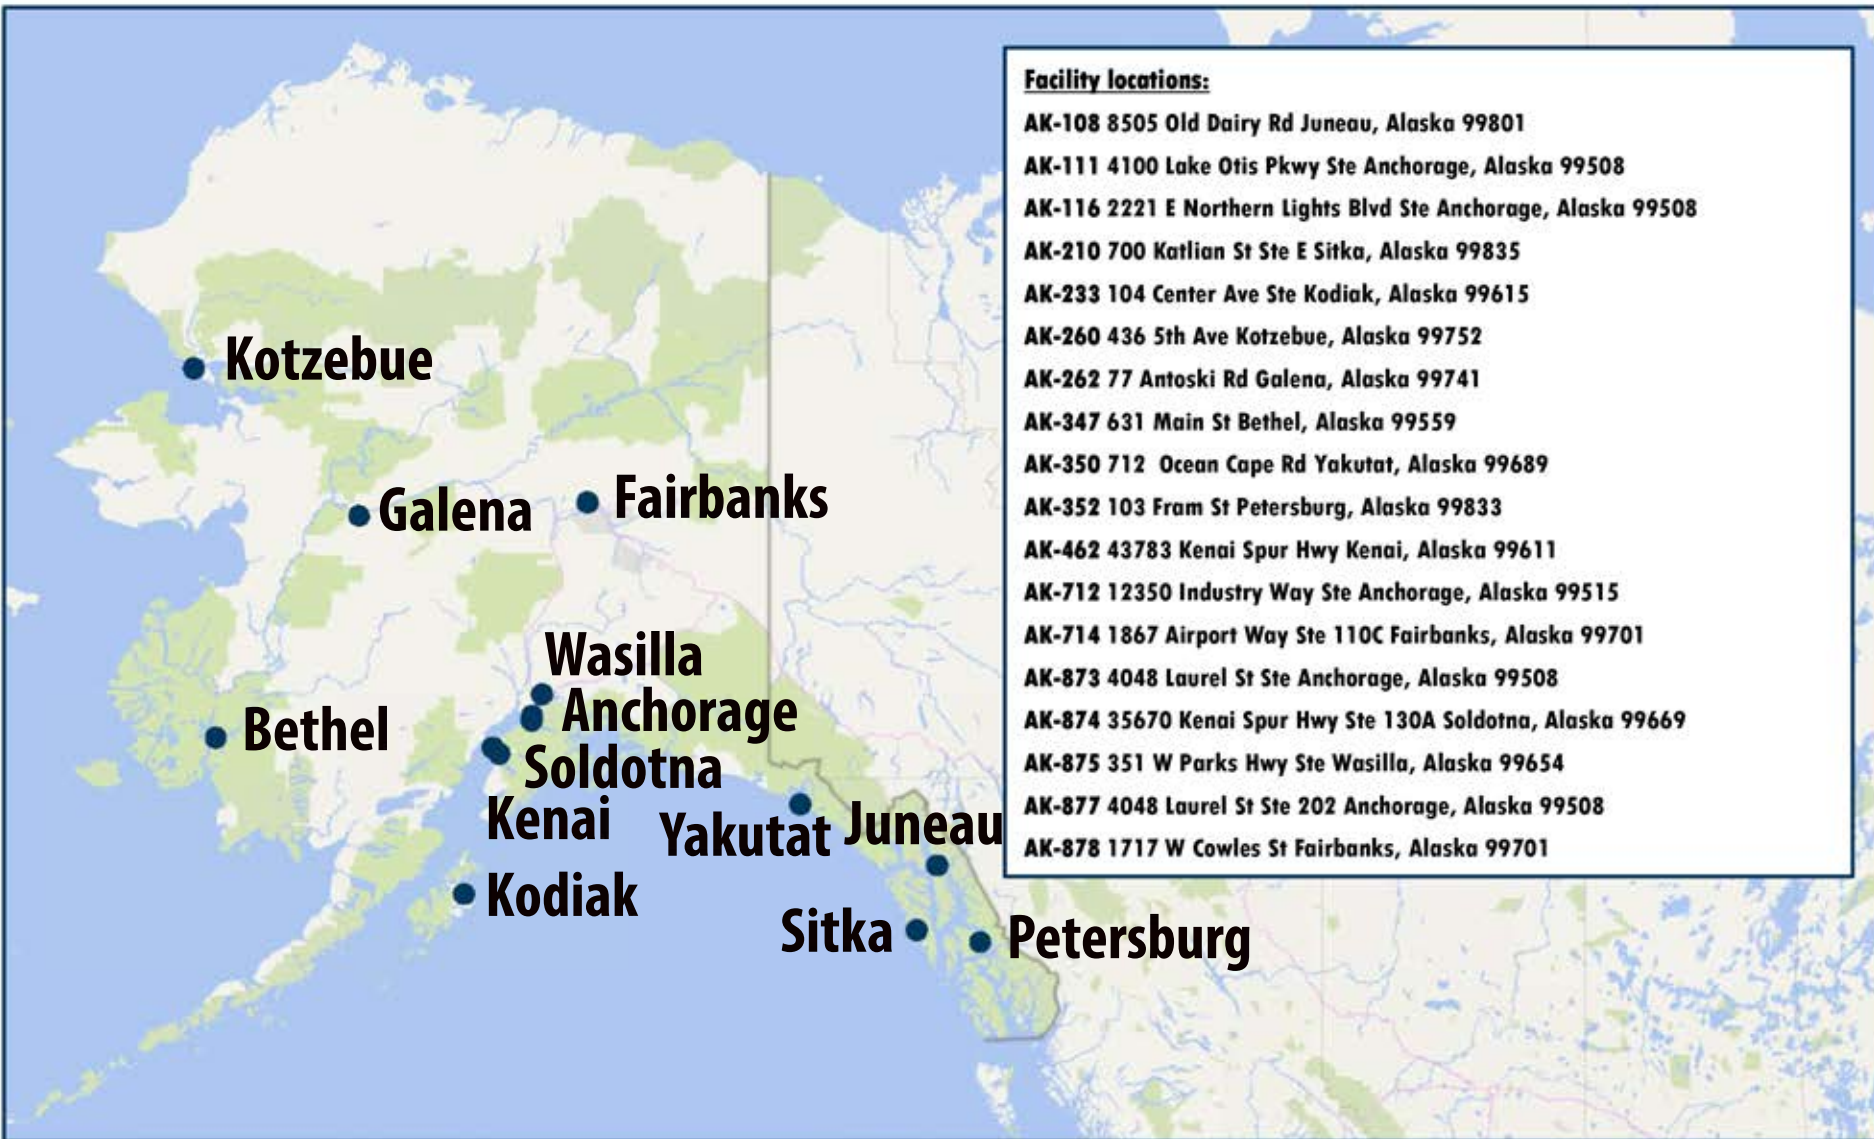

CHS Network Facilities for WLFF AK

Comprehensive
Health Services

Alaska facilities available to schedule exams