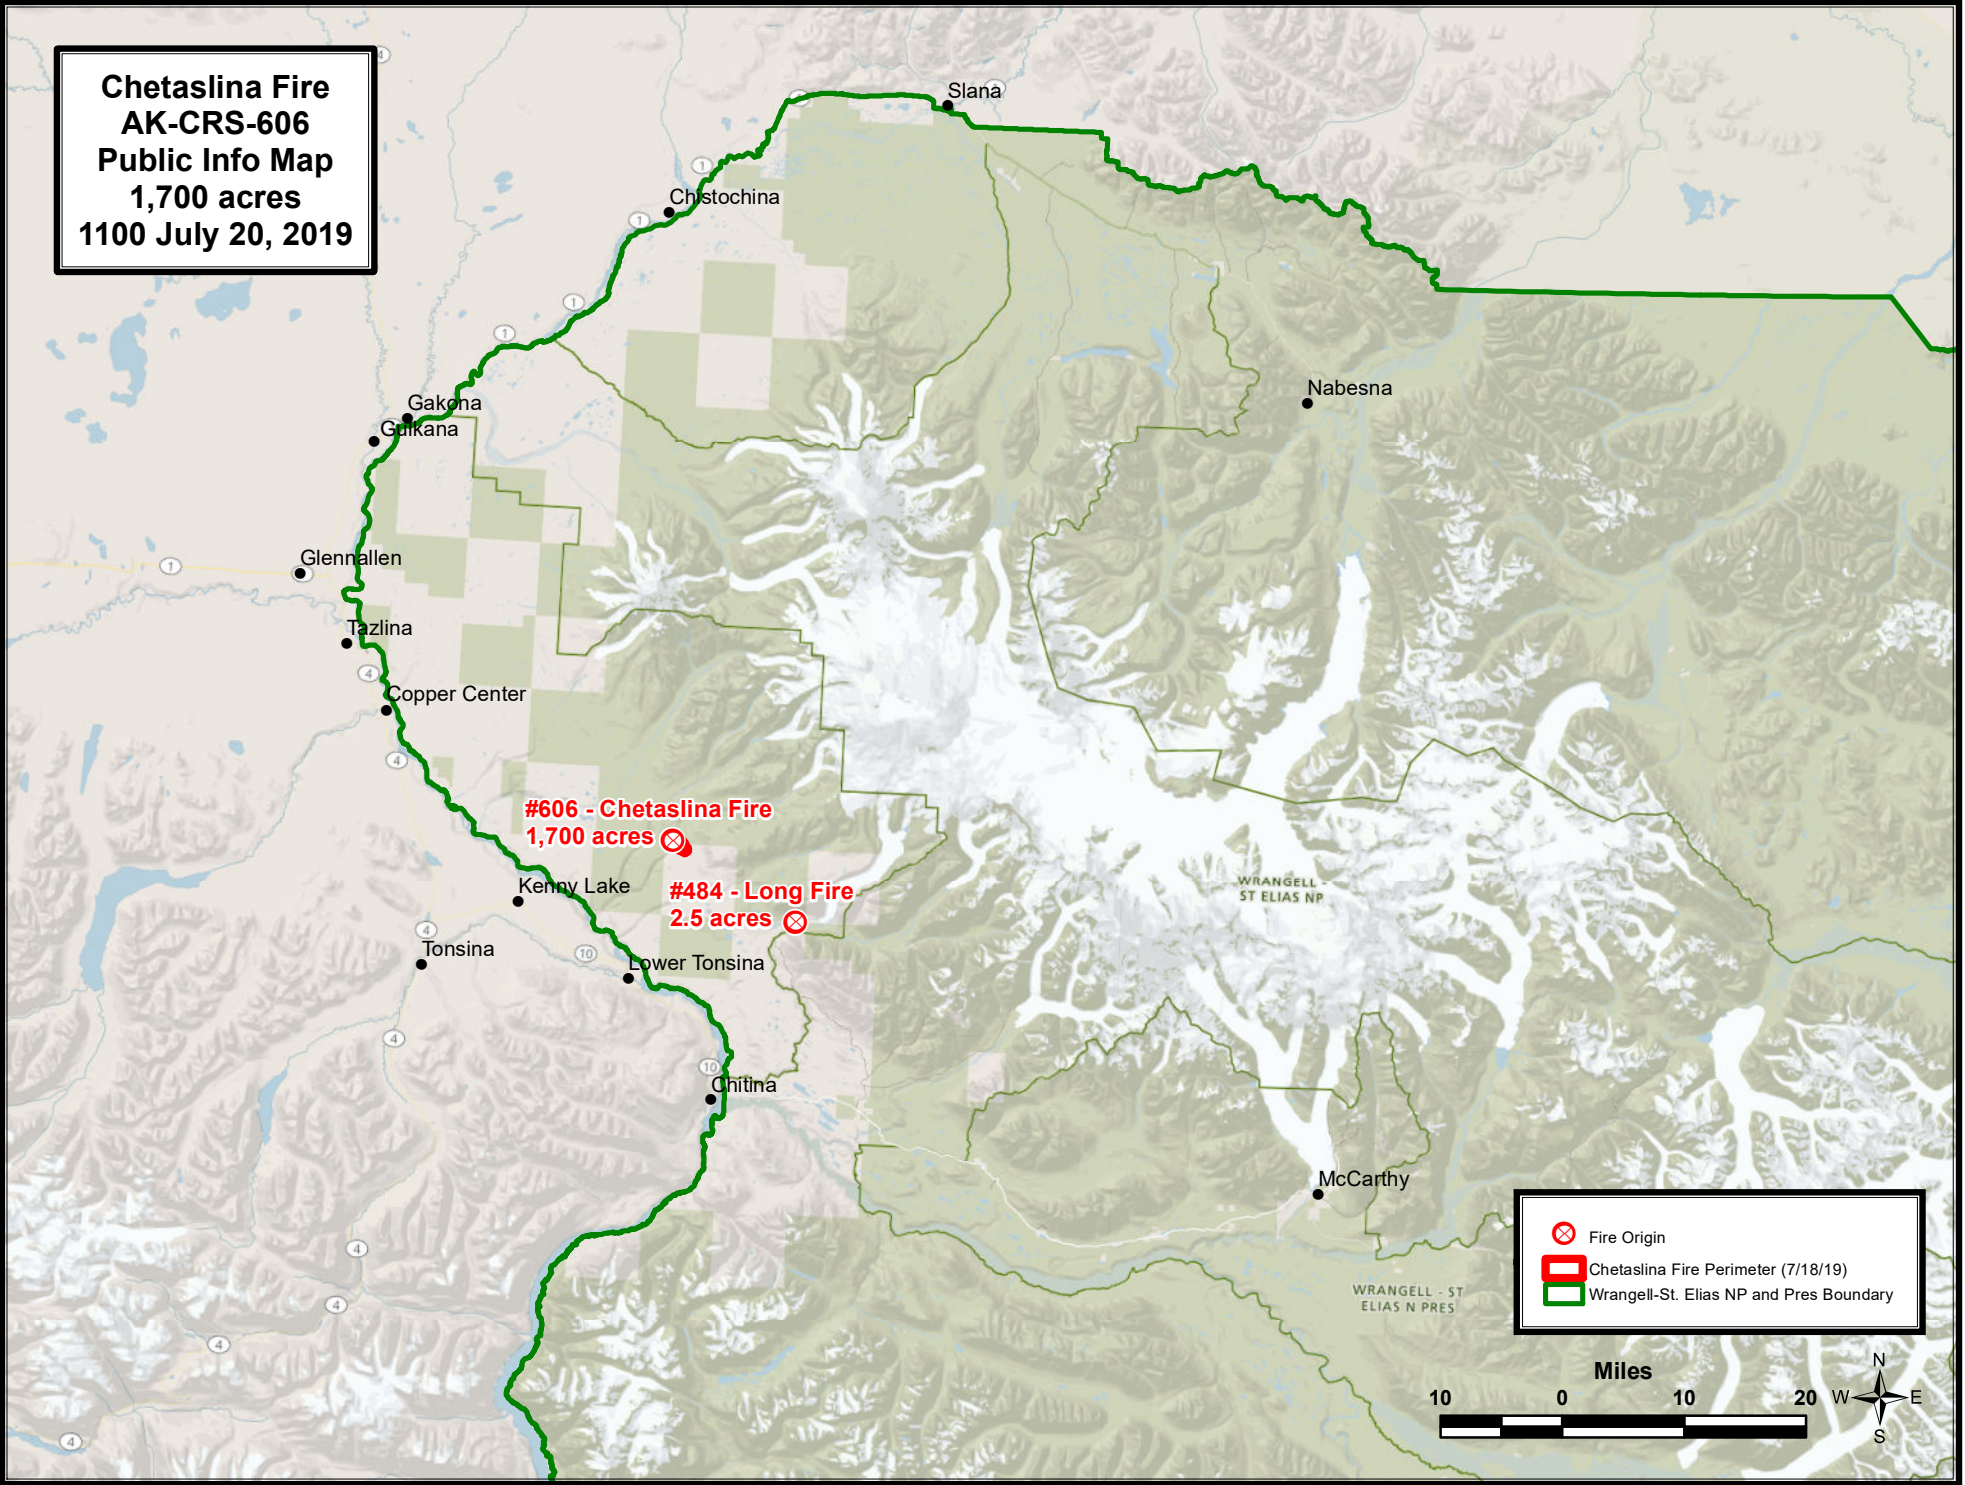

**Chetaslina Fire
AK-CRS-606
Public Info Map
1,700 acres
1100 July 20, 2019**

Fire Origin
 Chetaslina Fire Perimeter (7/18/19)
 Wrangell-St. Elias NP and Pres Boundary