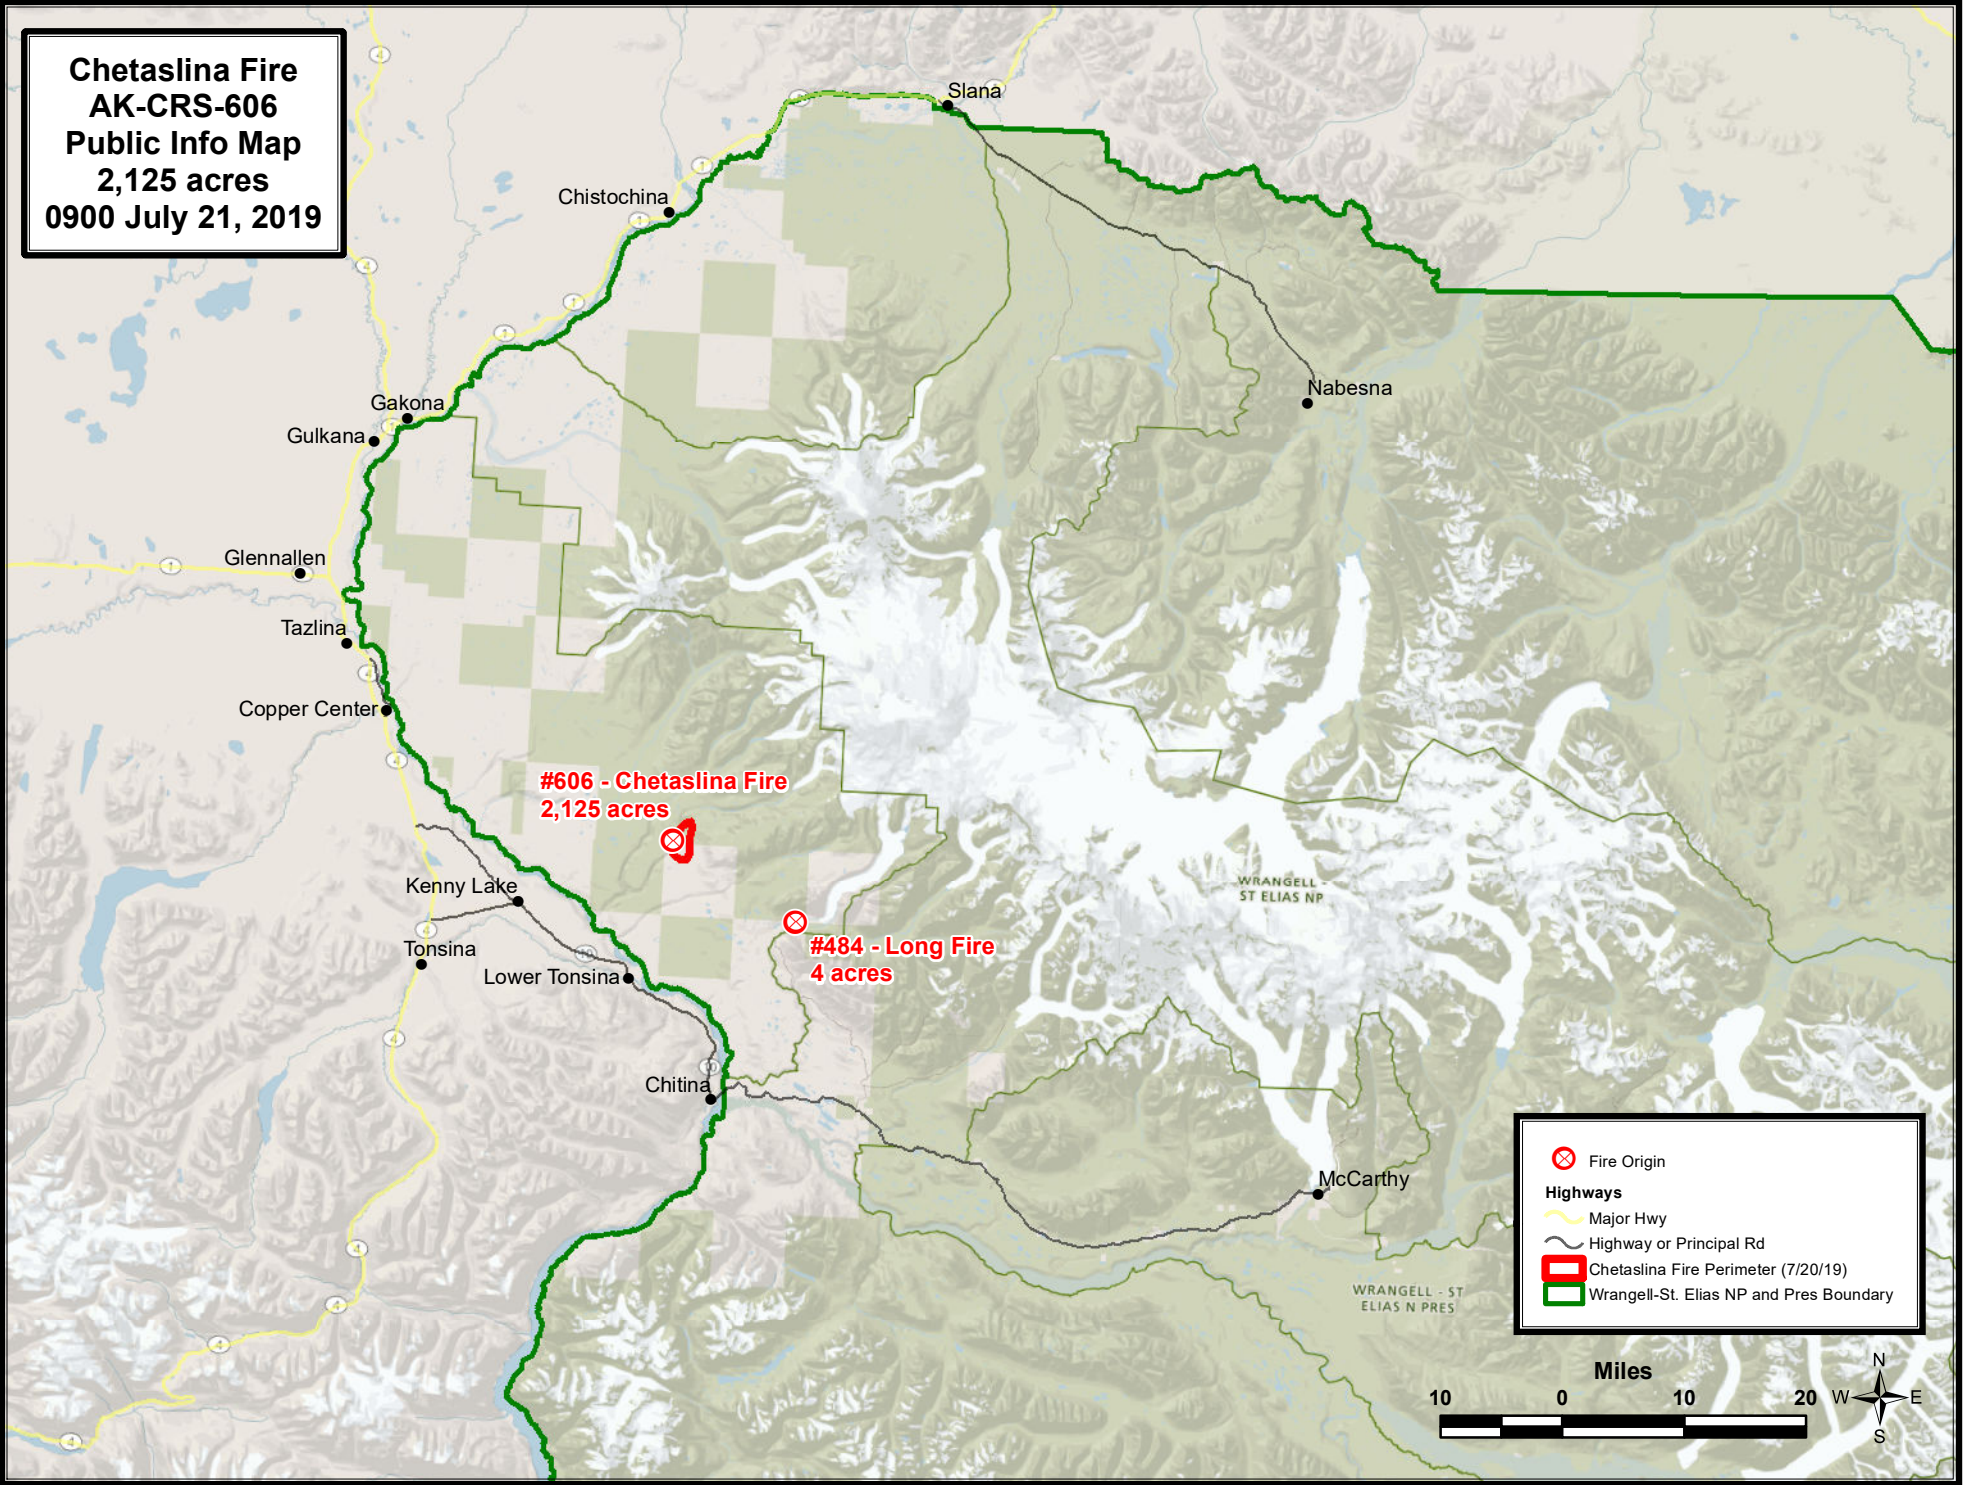

**Chetaslina Fire  
AK-CRS-606  
Public Info Map  
2,125 acres  
0900 July 21, 2019**

**#606 - Chetaslina Fire  
2,125 acres**

**#484 - Long Fire  
4 acres**

Fire Origin

**Highways**

- Major Hwy
- Highway or Principal Rd

Chetaslina Fire Perimeter (7/20/19)

Wrangell-St. Elias NP and Pres Boundary