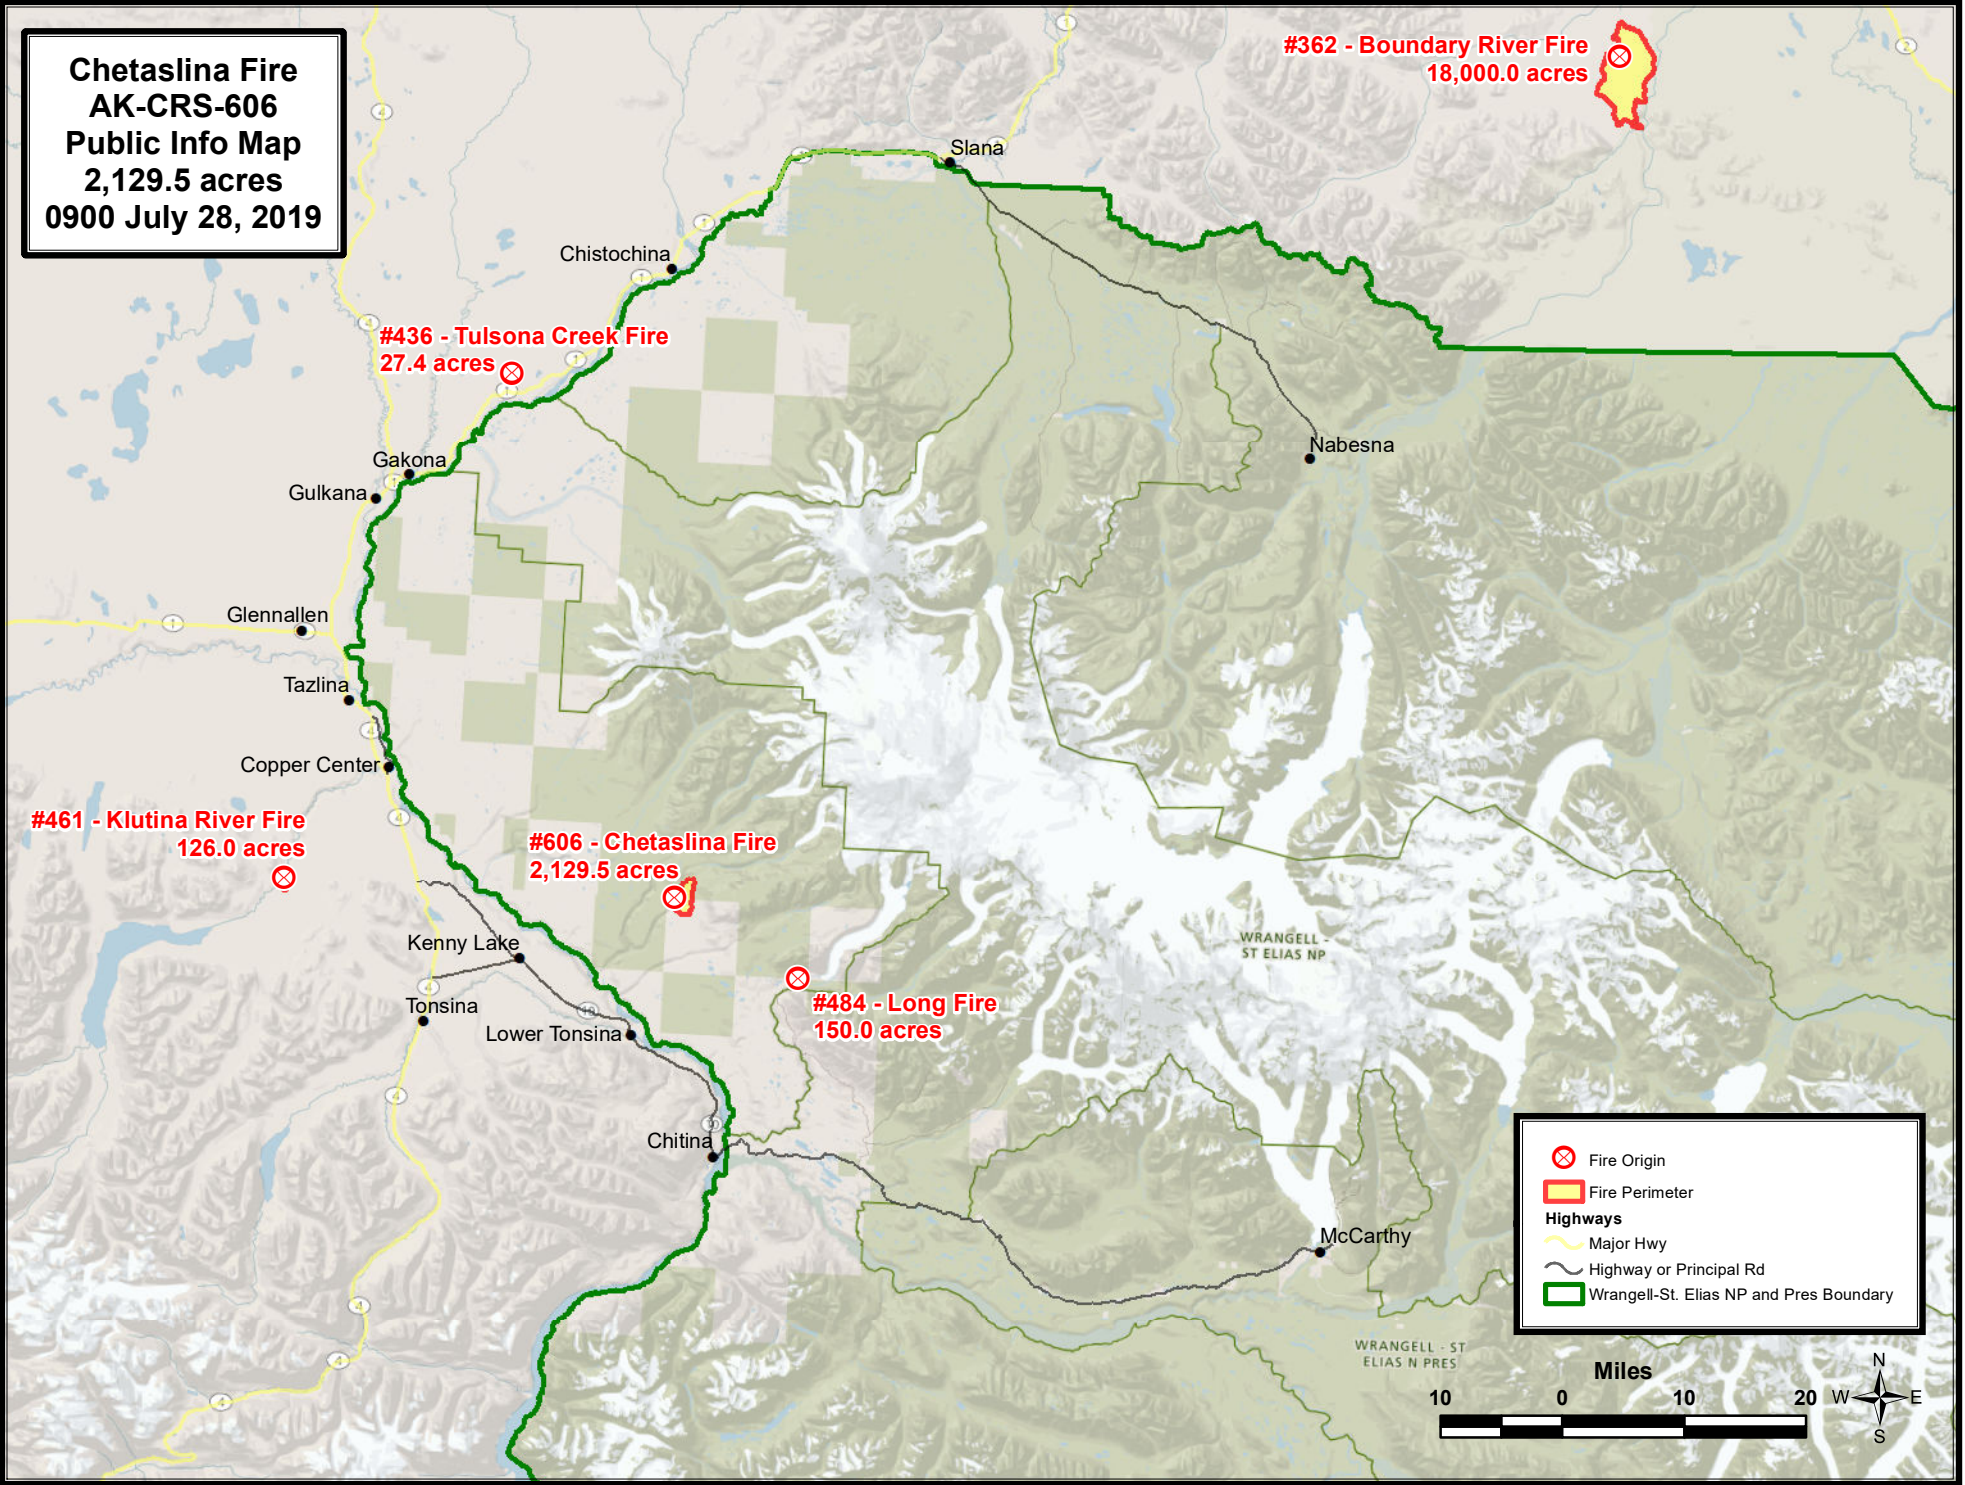

**Chetaslina Fire  
AK-CRS-606  
Public Info Map  
2,129.5 acres  
0900 July 28, 2019**

Fire Origin  
 Fire Perimeter  
**Highways**  
 Major Hwy  
 Highway or Principal Rd  
 Wrangell-St. Elias NP and Pres Boundary