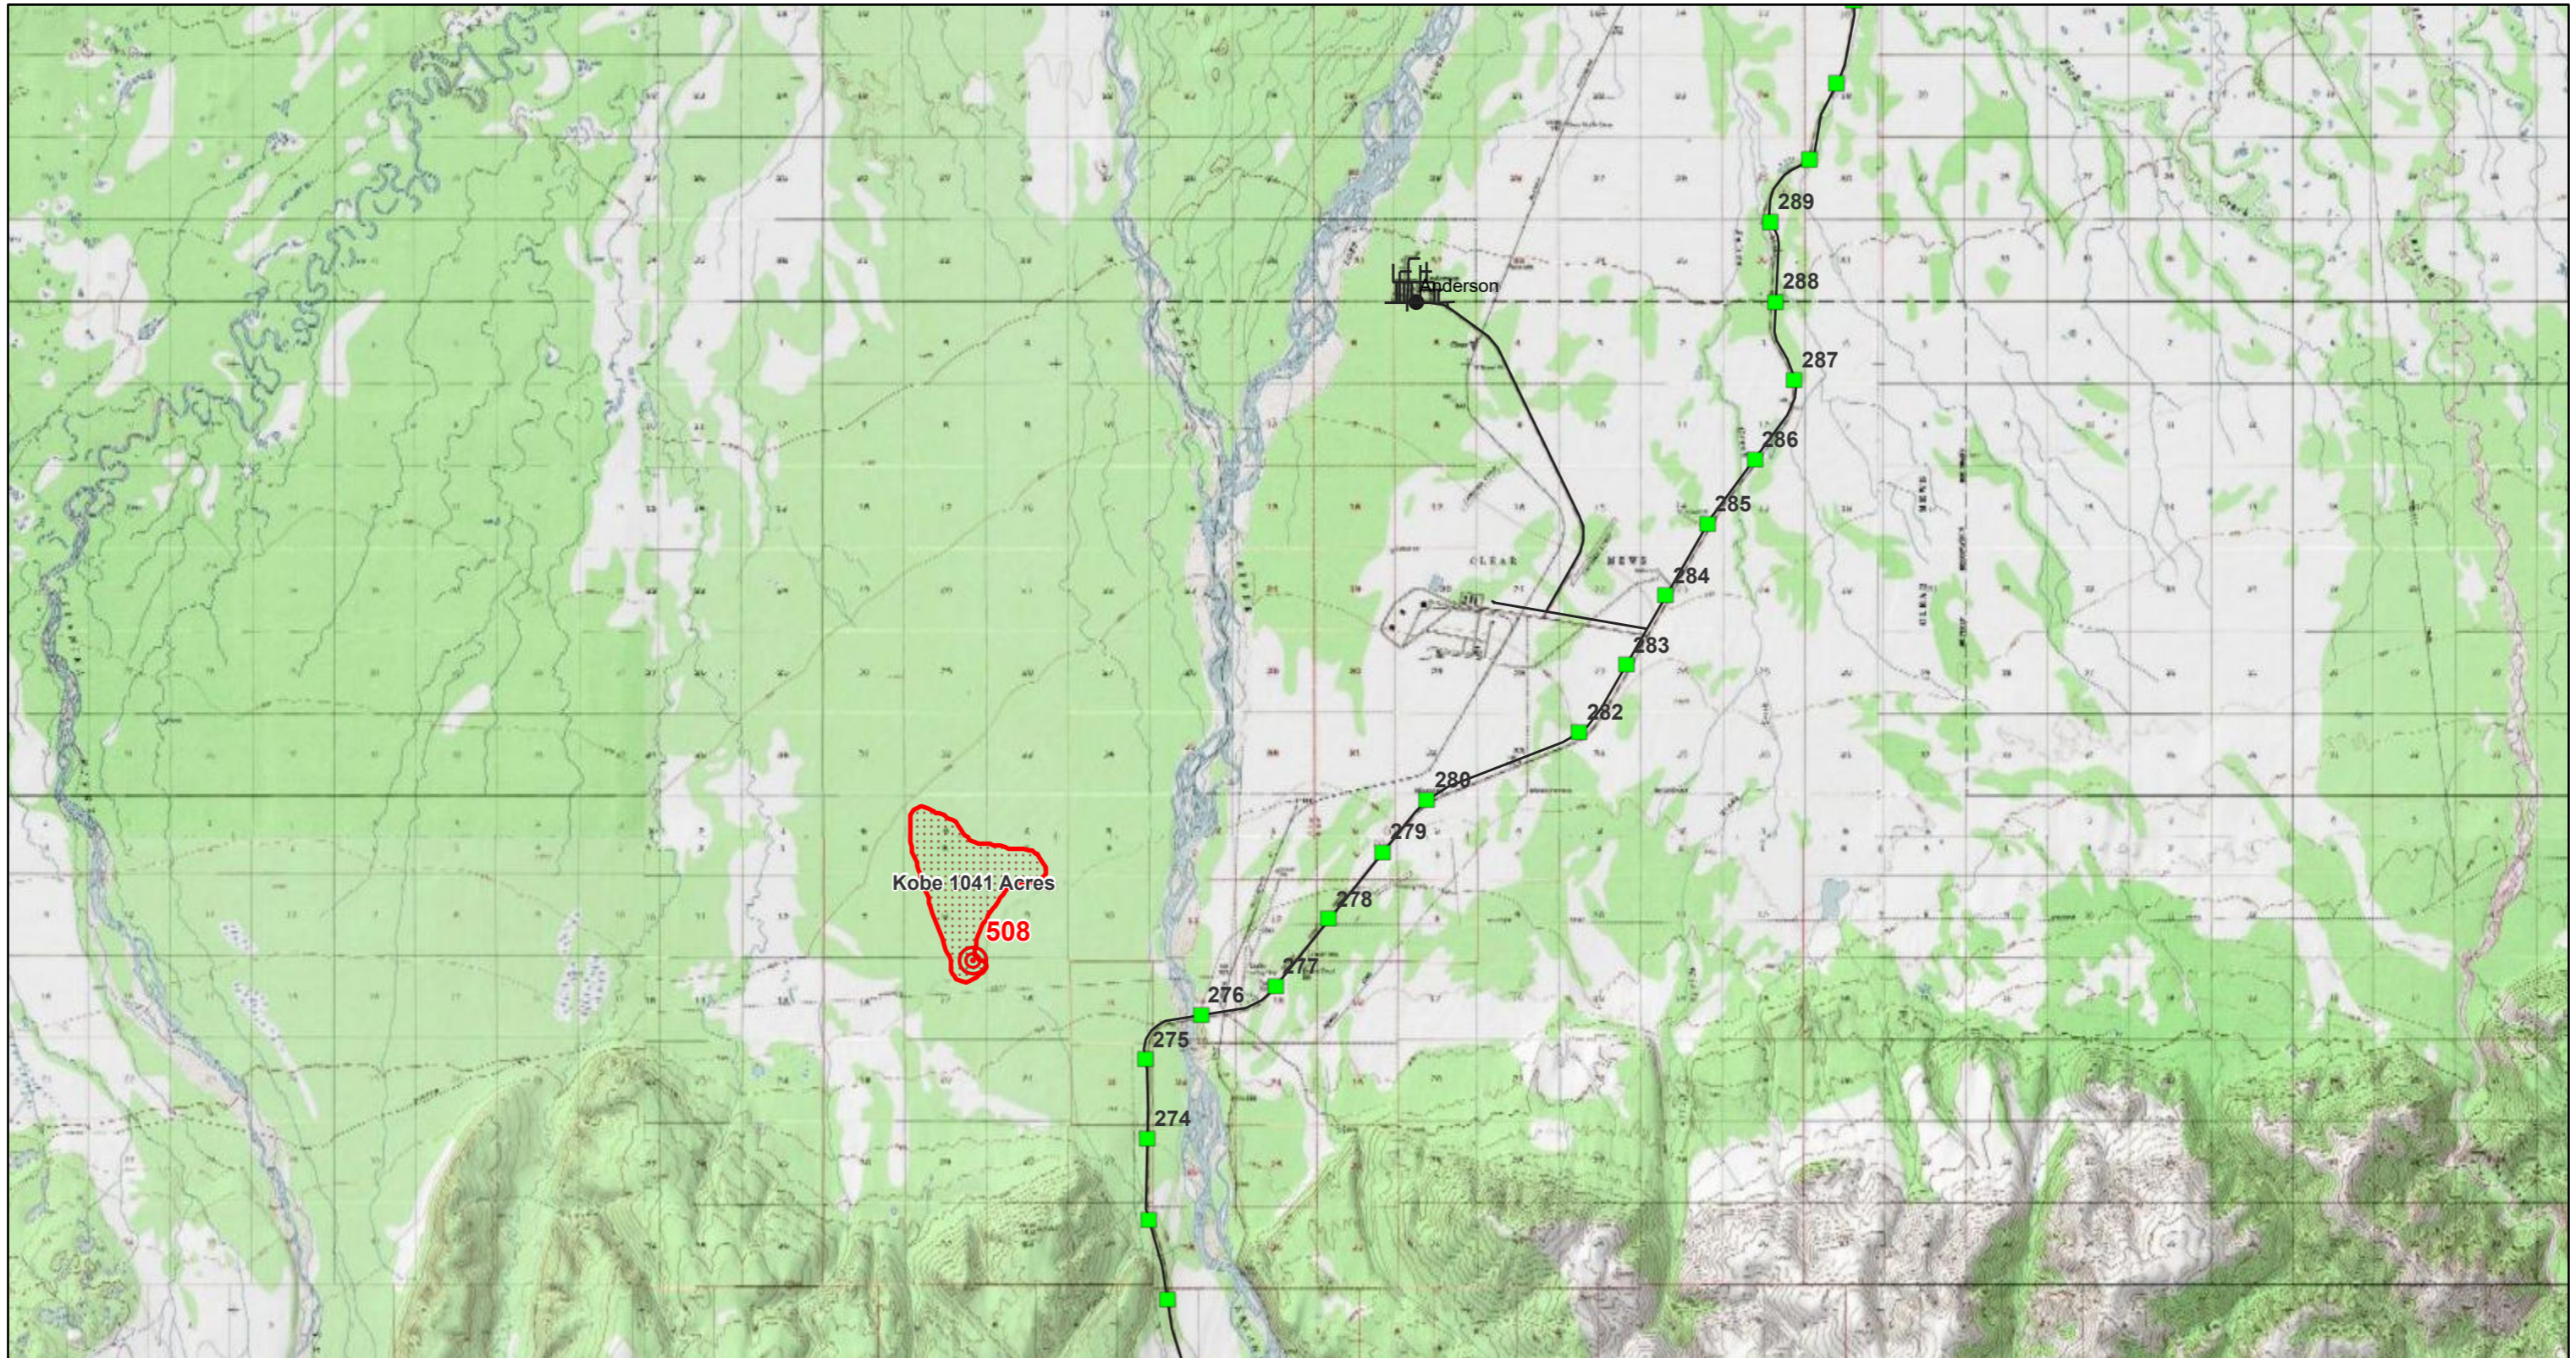

Kobe Fire (#508) - Est. 1,041 acres as of July 15

7/15/2019, 3:12:36 PM

- Fire Origin
- Fire Perimeter
- Mileposts - AKDOT
- Road Centerlines - AK DOT
- AK Wildland Fire Protecting Agencies
- Infrastructure - Towns

1:288,895

Copyright:© 2013 National Geographic Society, i-cubed