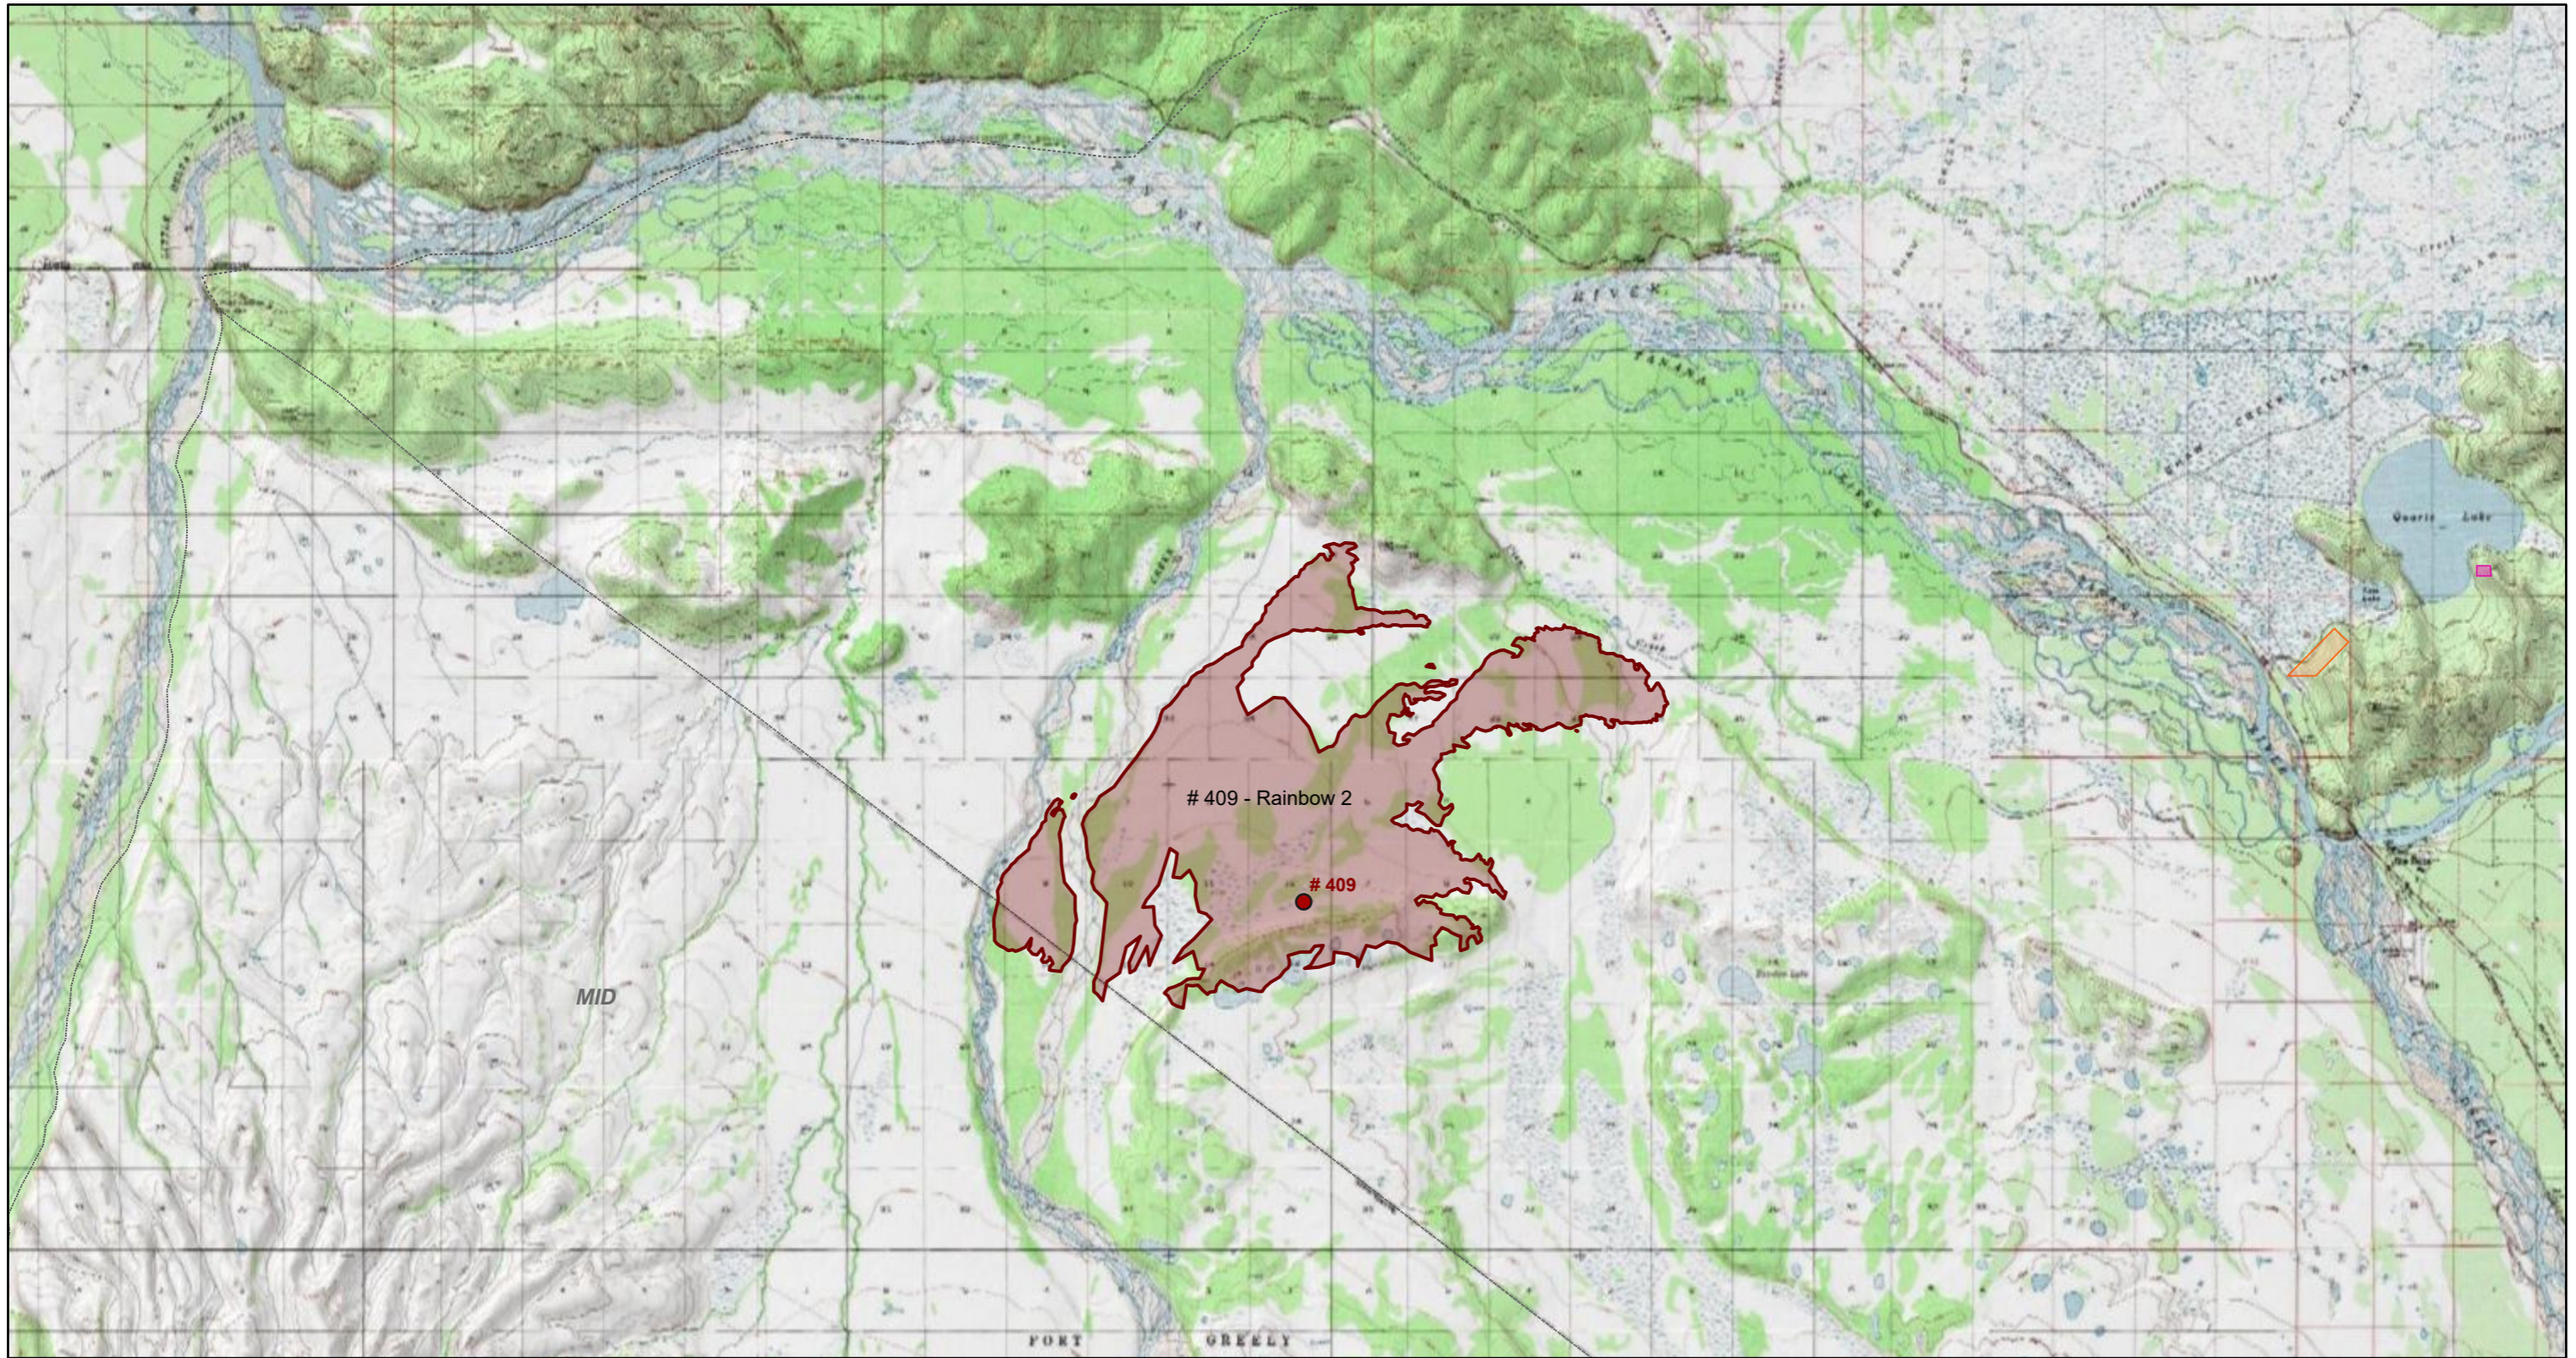

Rainbow 2 Fire (#409) - Est. 11,919 acres as of July 17

7/17/2019, 12:47:34 PM

1:288,895

- Active Fires (Perimeters)
- Native Allotments (from AKWFJ)
- Selected
- Fire Origin
- Trust
- Protecting Agencies

Copyright © 2013 National Geographic Society, i-cubed