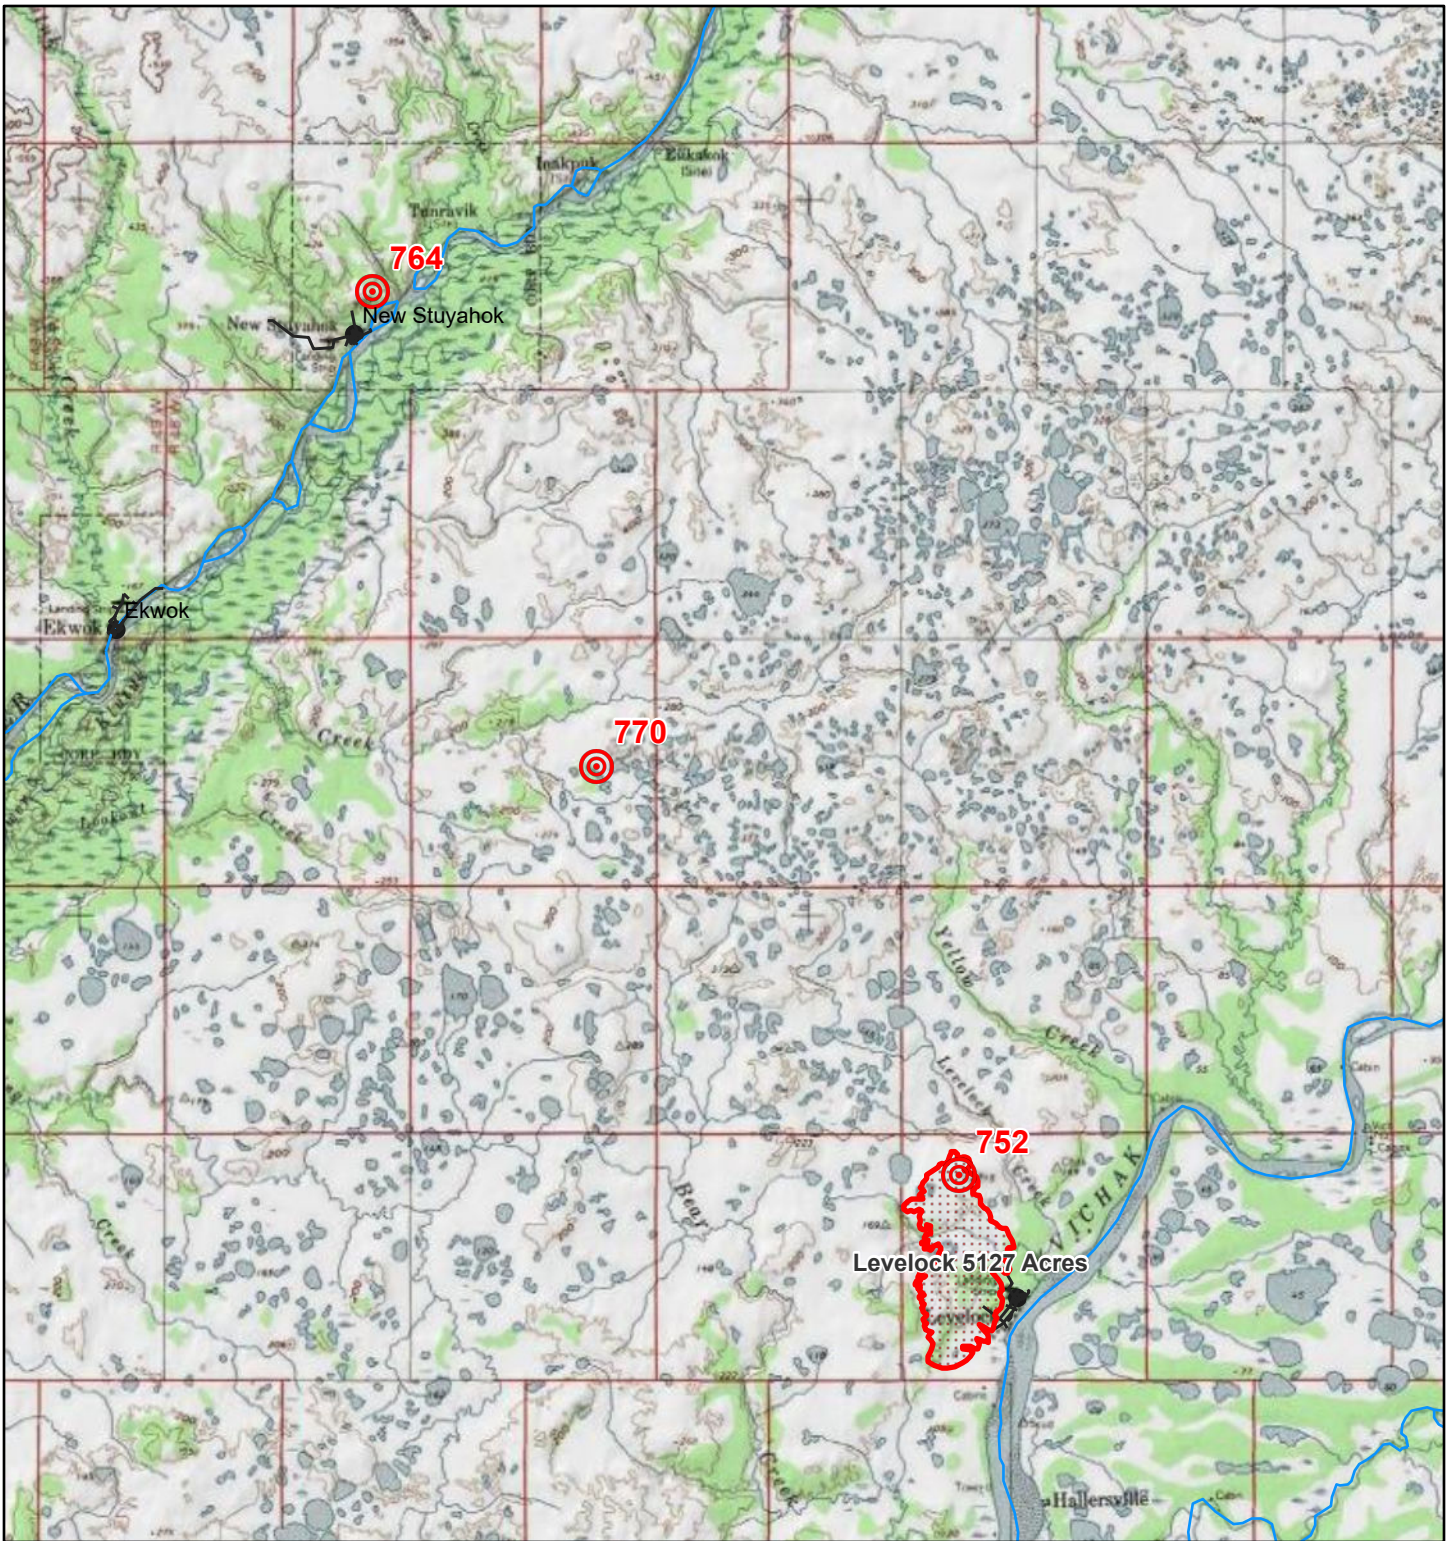

# Alaska Wildland Fire Information

8/24/2019, 11:39:40 AM

1:577,791

-  Fire Origin
-  Fire Perimeter
-  AK Wildland Fire Protecting Agencies
-  Road Centerlines - AK DOT
-  Hydrography - Major Rivers
-  Infrastructure - Towns

Copyright:© 2013 National Geographic Society, i-cubed, NOAA/NOS/OCS nowCOAST, NOAA/NWS and NOAA/OAR/NSSL

Alaska DNR Division of Forestry

Copyright:© 2013 National Geographic Society, i-cubed | NOAA/NOS/OCS nowCOAST, NOAA/NWS and NOAA/OAR/NSSL | Alaska Interagency Coordination Center, Bureau of Land Management.