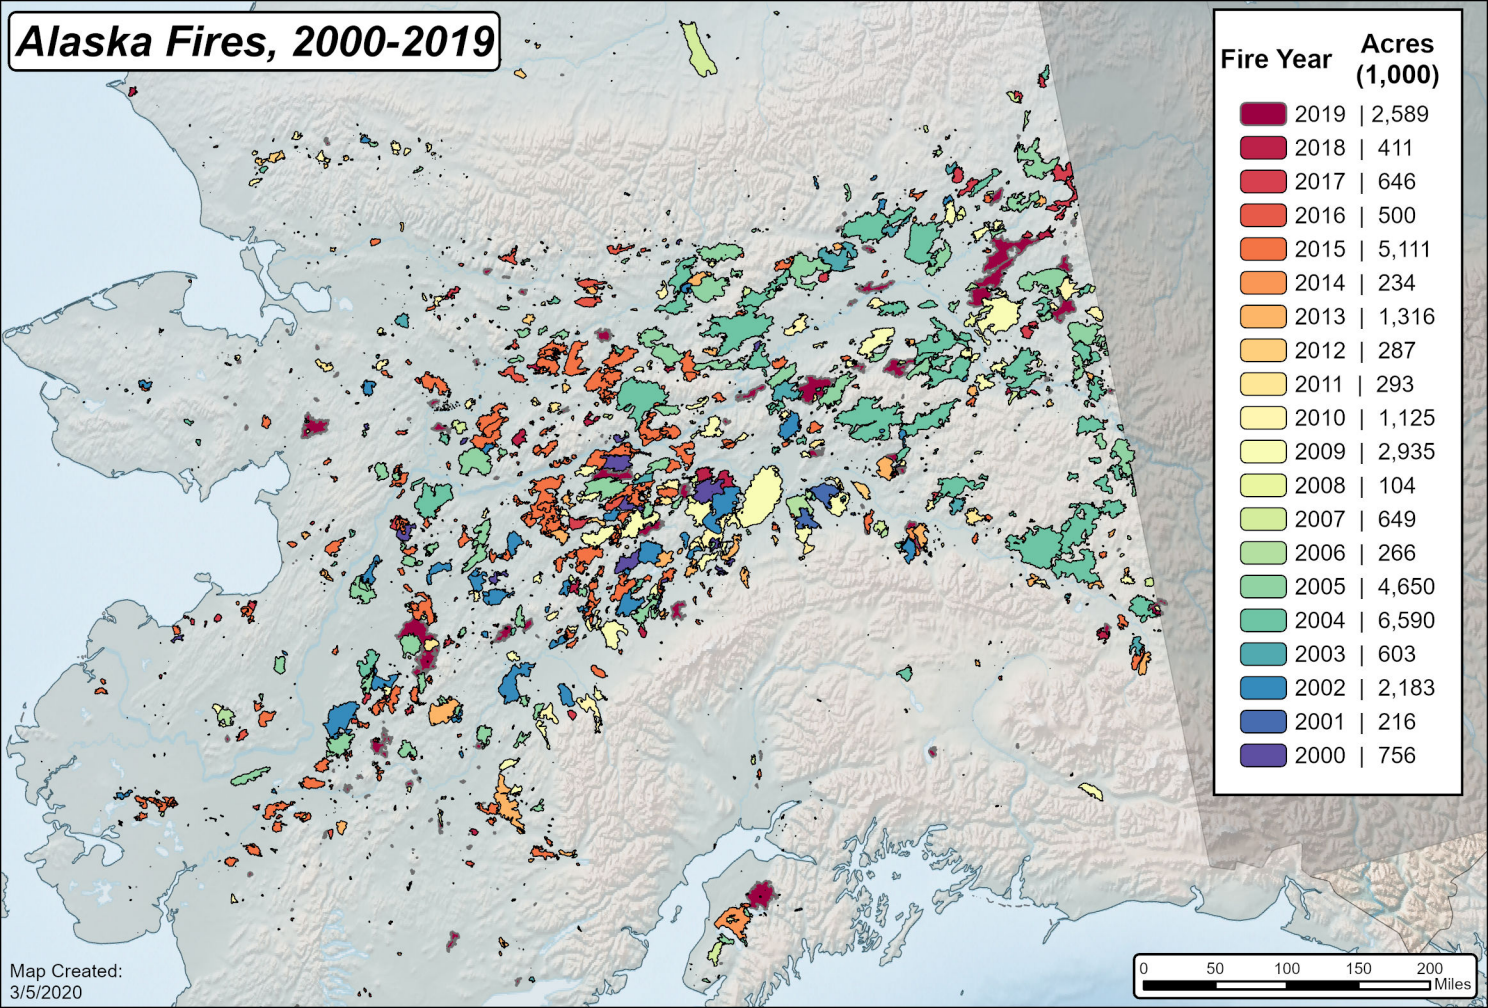

Alaska Fires, 2000-2019

Map Created:
3/5/2020