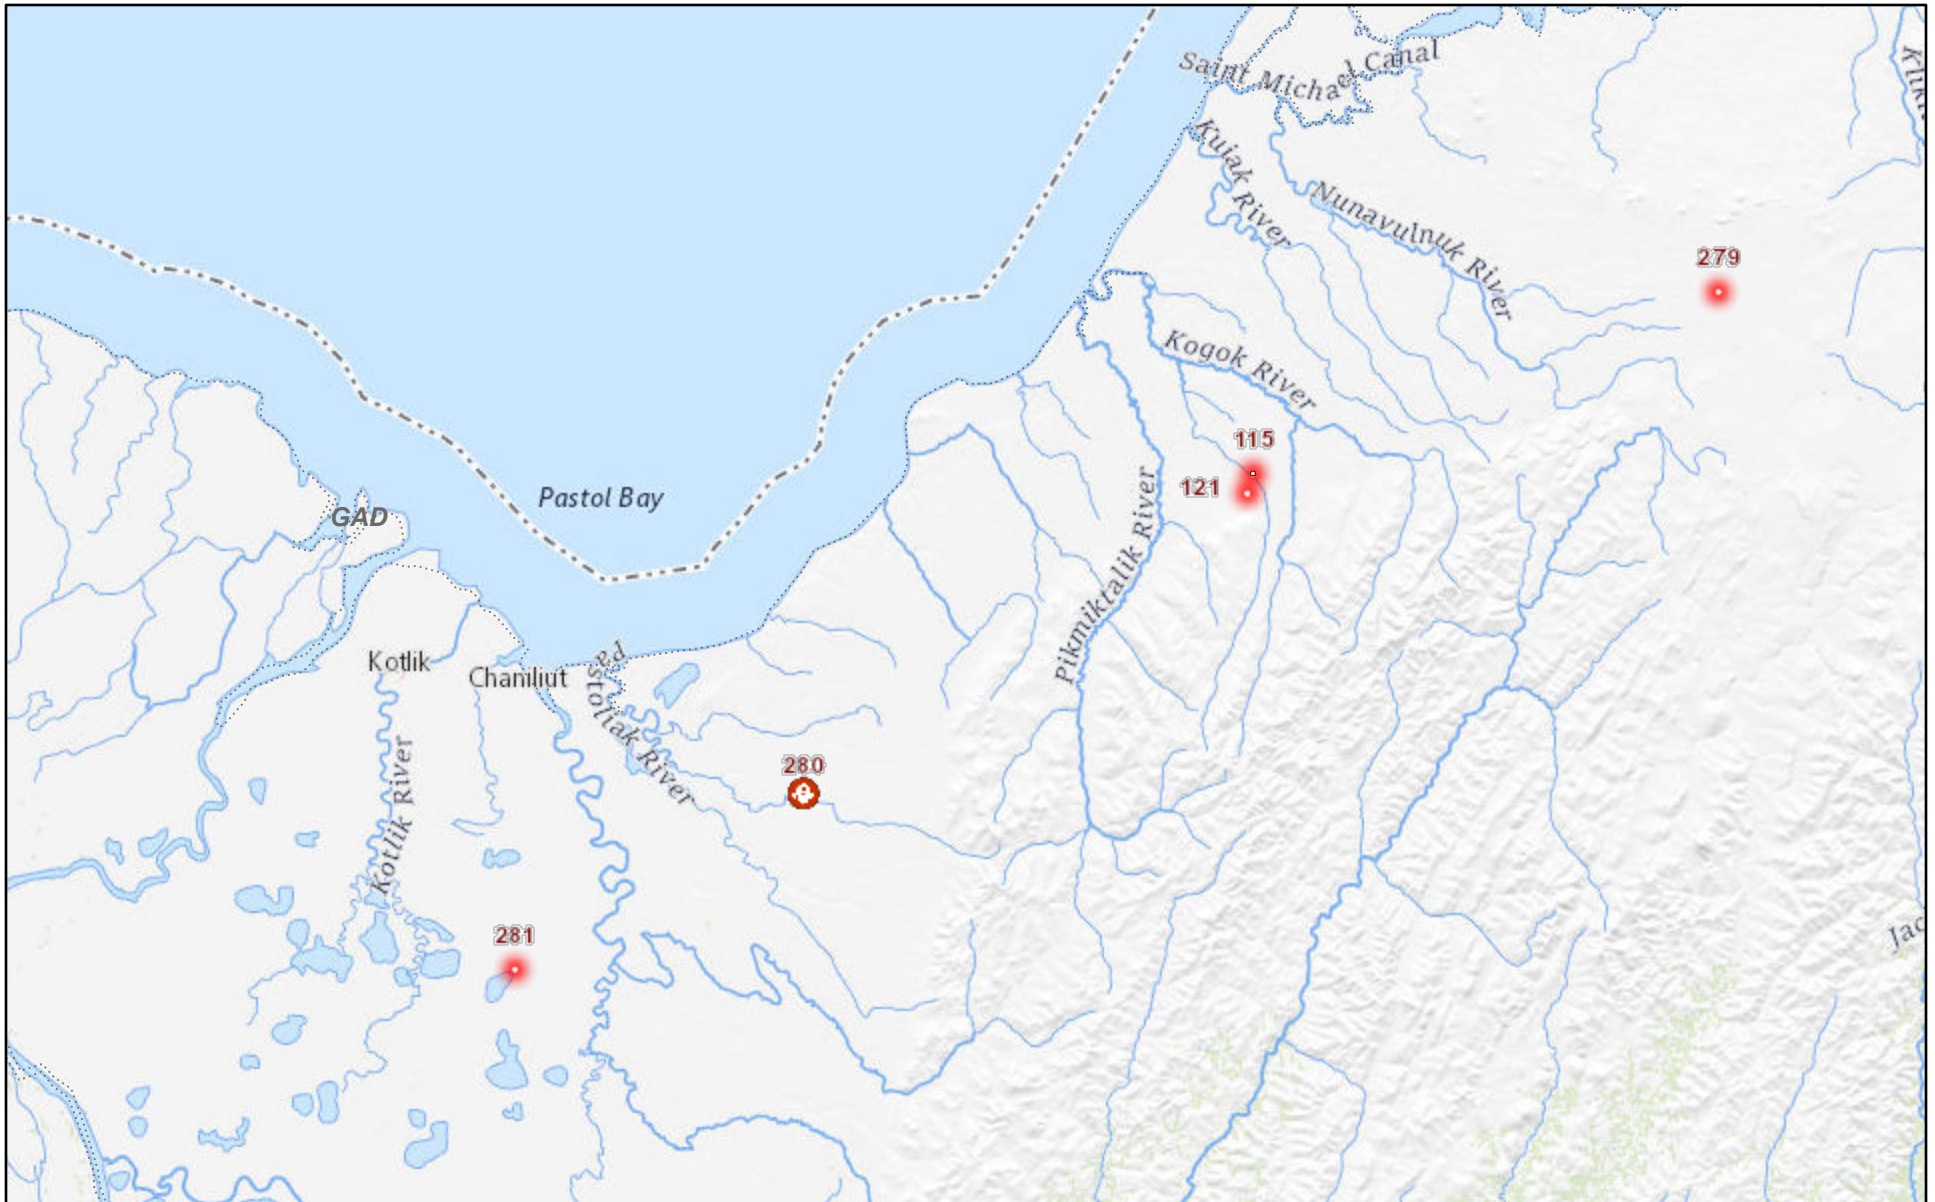

# Map of Pastoliak, Pastolik and Sisters Fires 6-17-2020

6/17/2020, 12:52:49 PM

- |                     |   |                                |            |
|---------------------|---|--------------------------------|------------|
| Protecting Agencies | All Current Fires (excludes False Alarms) | Active (Staffed/Contained)     | Prescribed |
| Wildfire TFRs       | Other                                     | Active (Unstaffed/Uncontained) | Out        |
|                     | Active (Staffed/Uncontained)              | Active (Unstaffed/Contained)   |            |

1:1,155,581

Alaska Interagency Coordination Center, Bureau of Land Management,