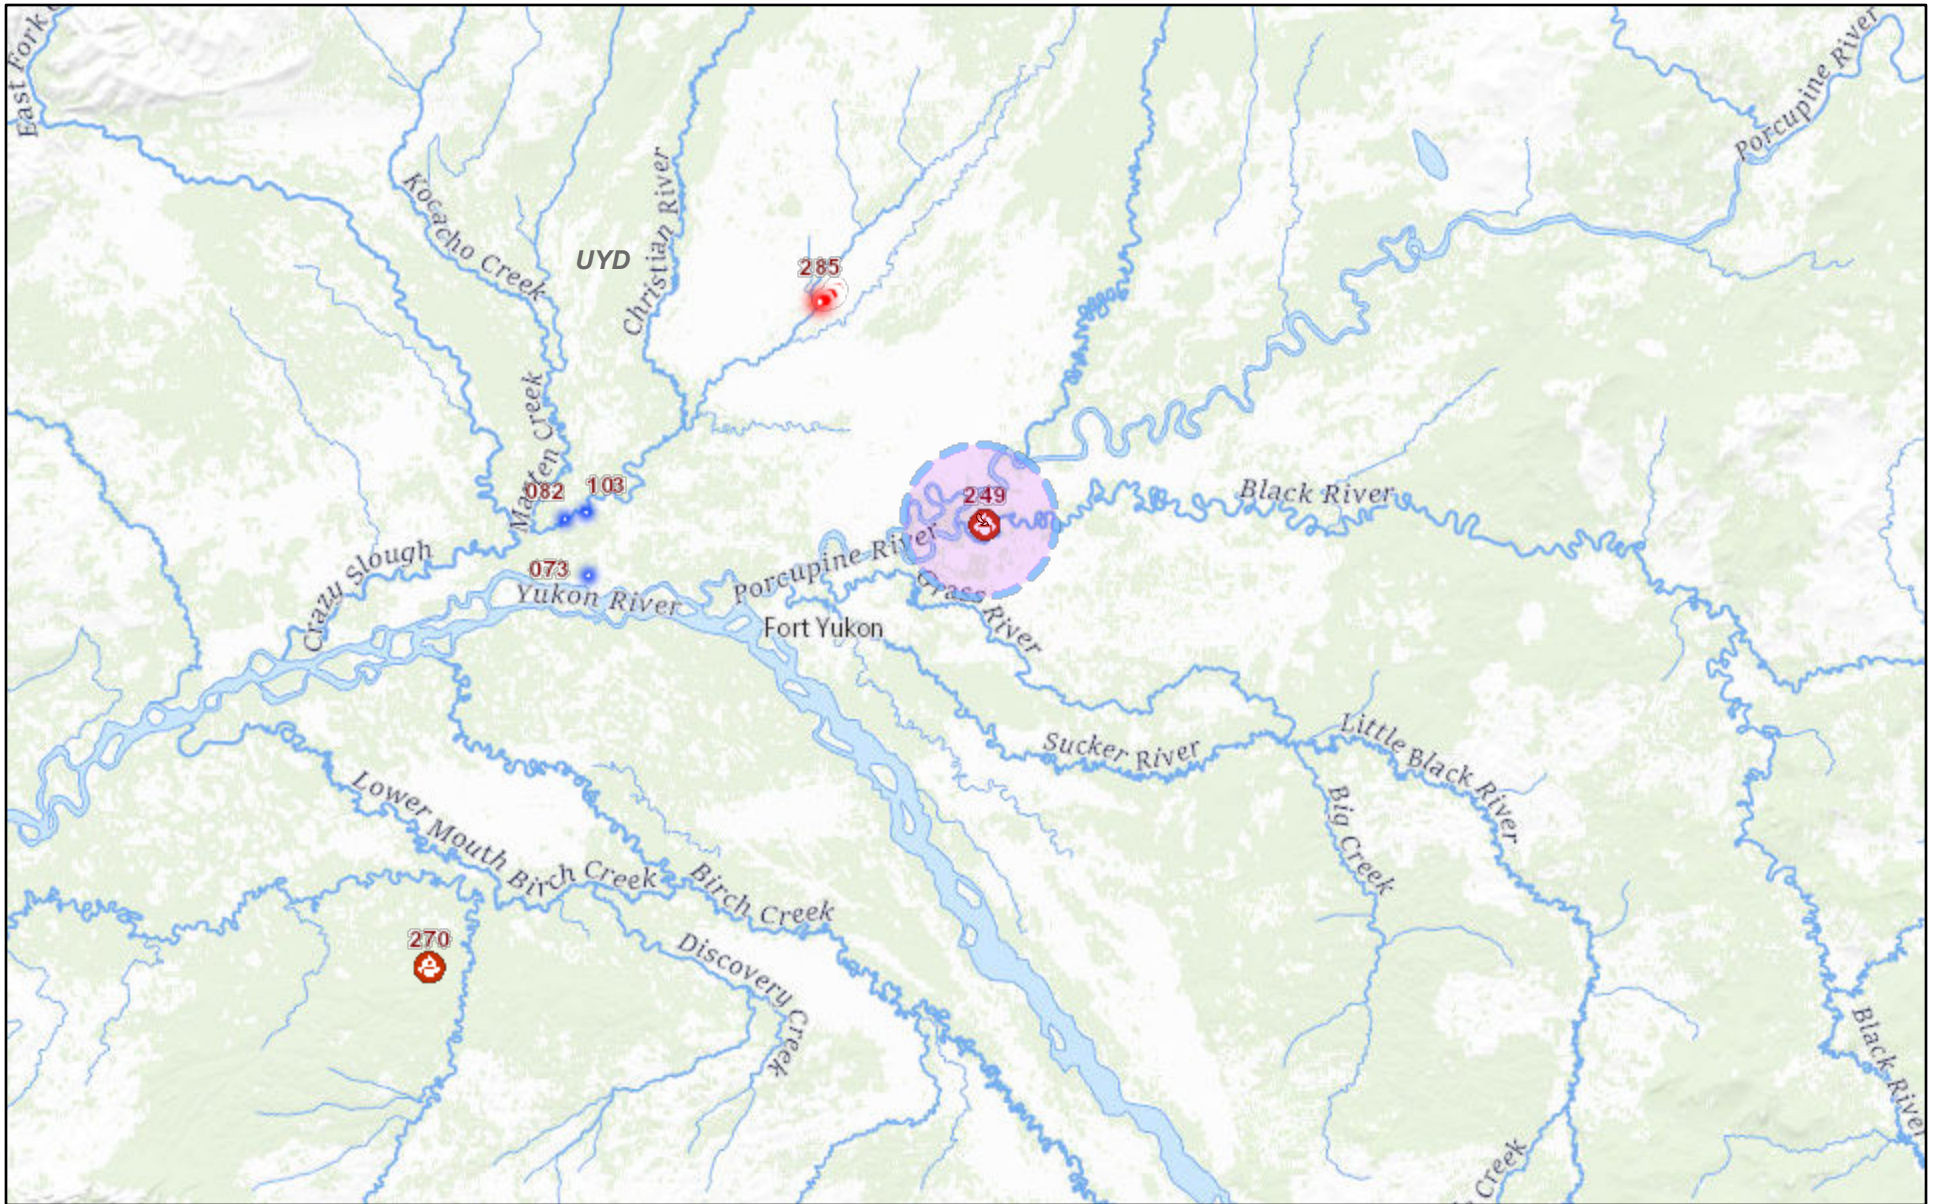

Map of Porcupine, Ninemile Lake and Tivehvnun Lake Fires

6/18/2020, 1:16:33 PM

- AK All Current Yr Perimeters (NIFS) All Current Fires (excludes False Alarms)
- Protecting Agencies
- Wildfire TFRs
- Other
- Active (Staffed/Uncontained)
- Active (Unstaffed/Uncontained)
- Active (Unstaffed/Contained)

1:2,311,162

Alaska Interagency Coordination Center, Bureau of Land Management,

BLM-EGIS