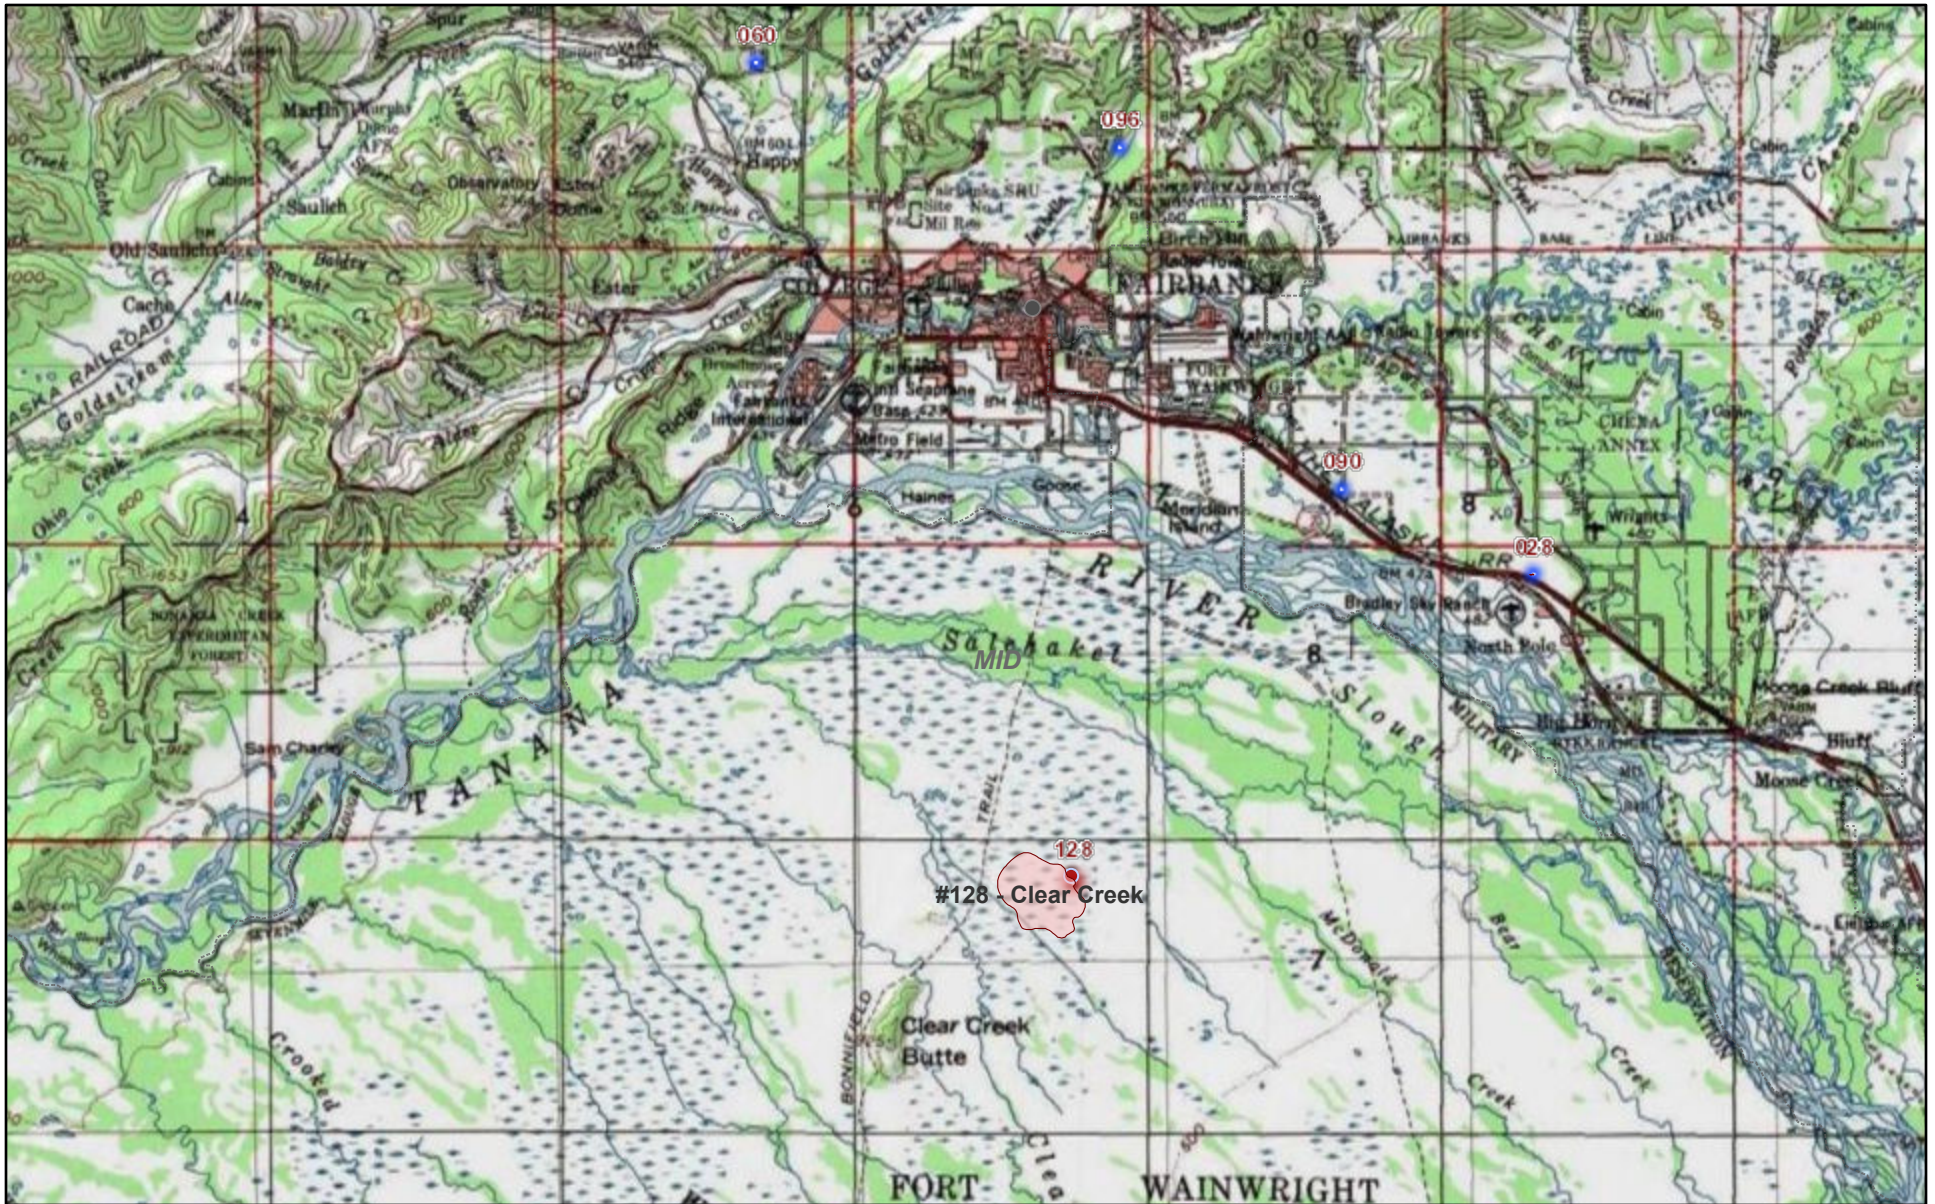

# BLM Alaska Wildland Fires Web Map Clear Creek Fire (#128) 6/2/2020

6/2/2020, 11:17:33 AM

1:577,791

- AK All Current Yr Perimeters (NIFS)
- Fire Heat Points (AFS)
- All Current Fires (excludes False Alarms)
- Active (S/C)
- Active (U/U)
- Active (U/C)
- 12-24 hrs
- Other
- Active (S/U)
- Wildfire TFRs
- Protecting Agencies

Alaska Interagency Coordination Center, Bureau of Land Management,