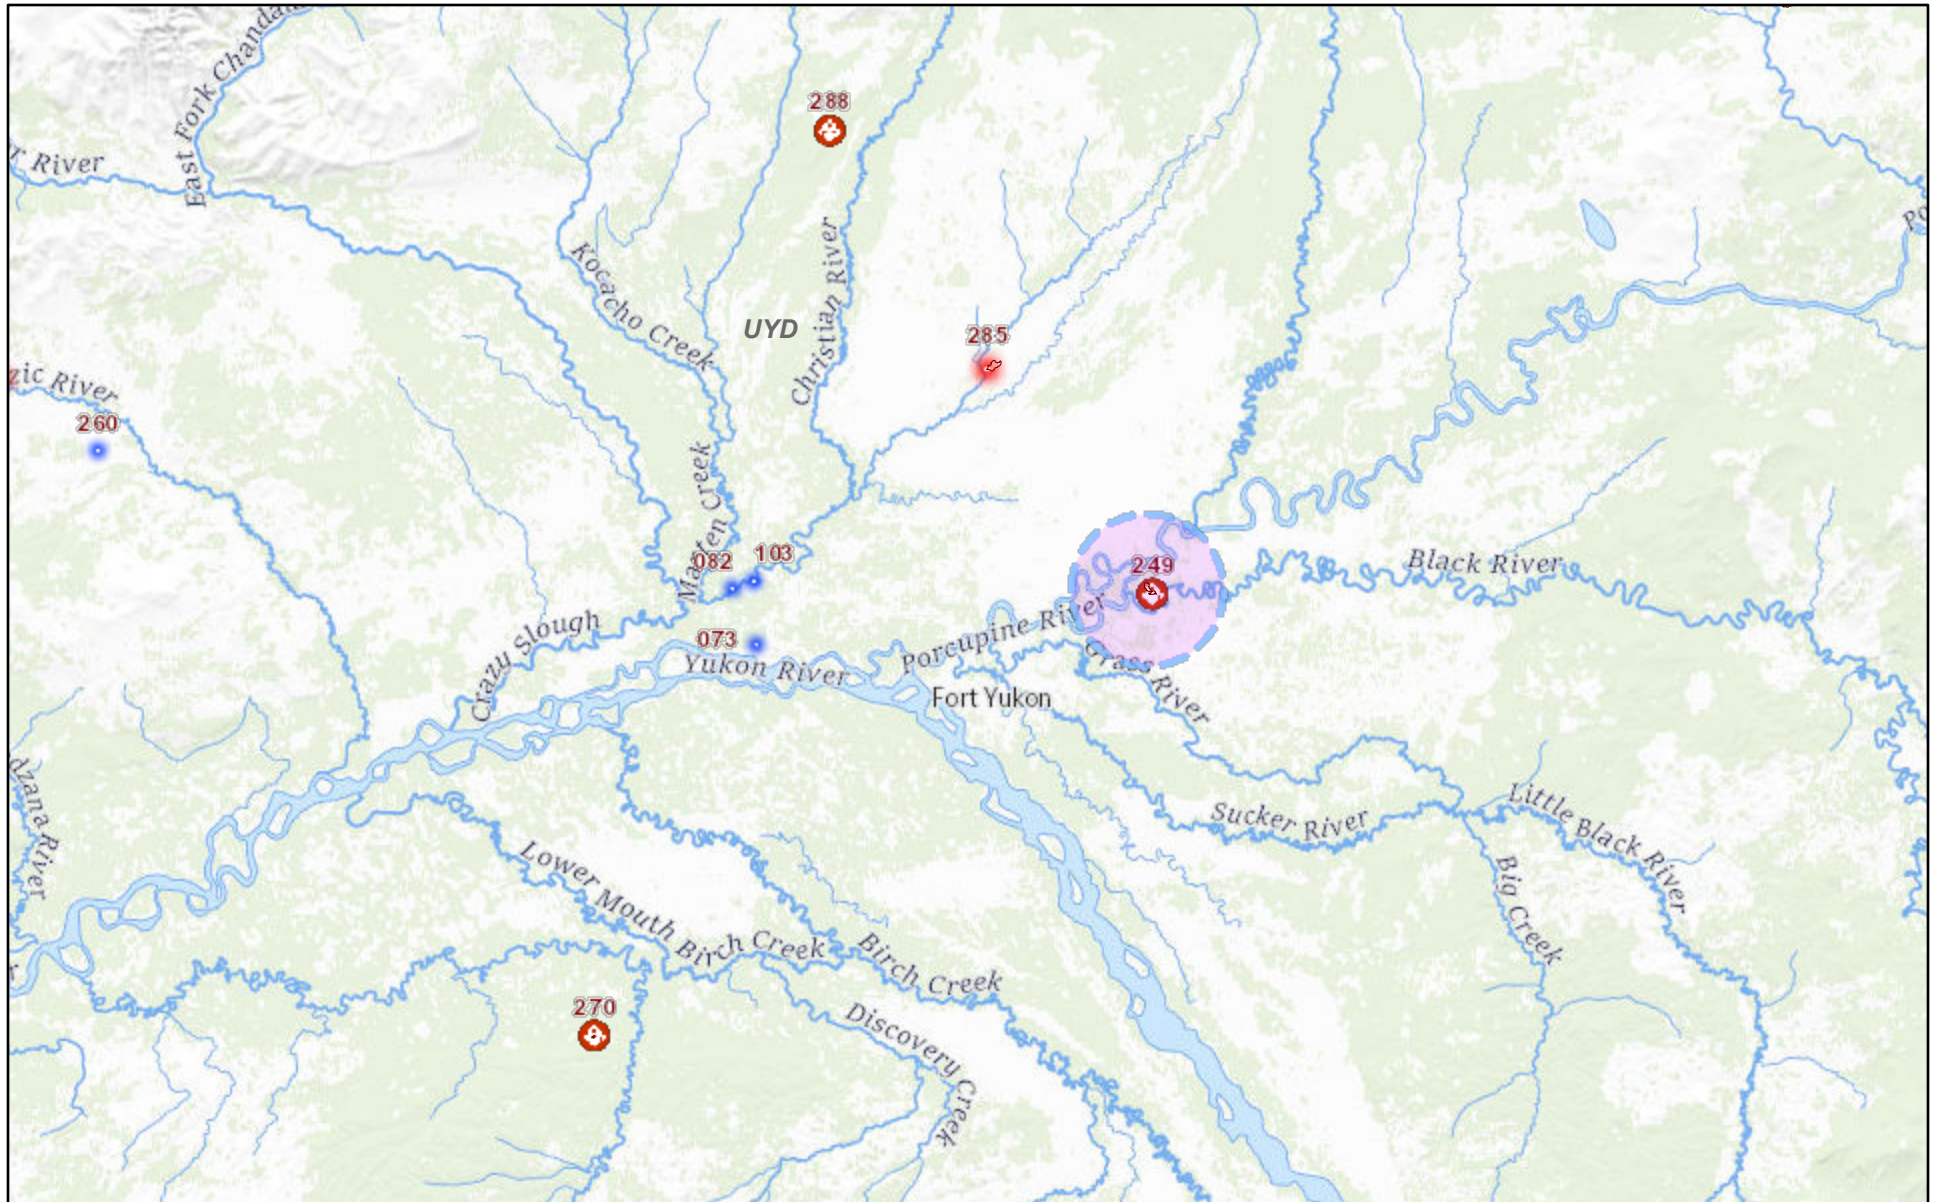

Map of Porcupine, Ninemile Lake and Flooded Lake Fires 6-20-20

6/20/2020, 1:47:56 PM

- AK All Current Yr Perimeters (NIFS) All Current Fires (excludes False Alarms)
- Protecting Agencies
- Wildfire TFRs
- Other
- Active (Staffed/Uncontained)
- Active (Staffed/Contained)
- Active (Unstaffed/Uncontained)
- Active (Unstaffed/Contained)

1:2,311,162

Alaska Interagency Coordination Center, Bureau of Land Management,

BLM-EGIS