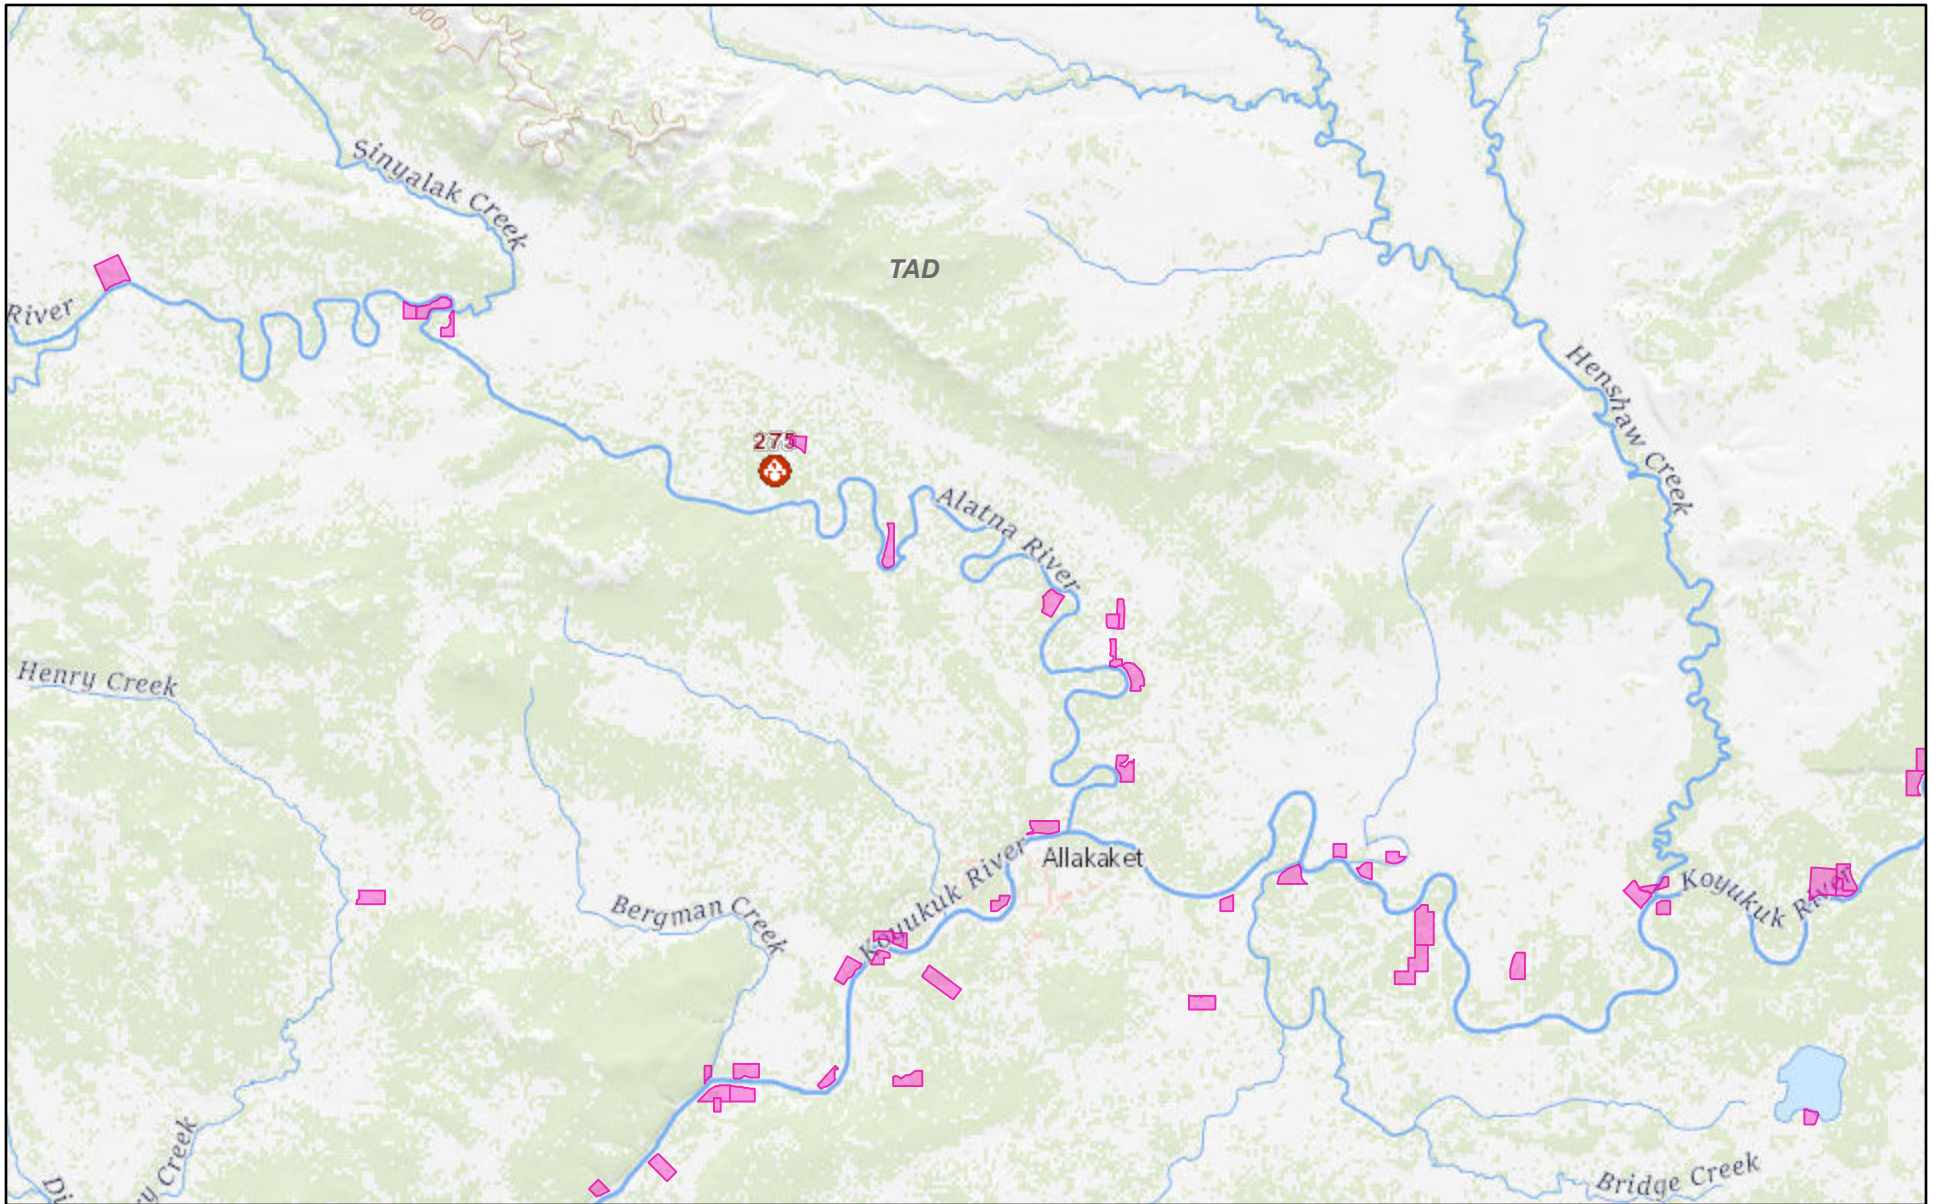

# Map of Alatna River Fire 6-16-2020

6/16/2020, 7:08:12 PM

Native Allotments (from AKWFJ) Wildfire TFRs

Trust

Protecting Agencies

All Current Fires (excludes False Alarms)

Other

Active (Staffed/Uncontained)

Active (Staffed/Contained)

Active (Unstaffed/Uncontained)

1:577,791

Alaska Interagency Coordination Center, Bureau of Land Management,

BLM-EGIS

Bureau of Land Management, Alaska Fire Service, Alaska Interagency Coordination Center (AICC), and Alaska Wildland Fire Coordinating Group. J.L. Jenkins, GIS Specialist. BLM Alaska State Office and Alaska Fire Service, Fort Wainwright, Alaska. | U.S.