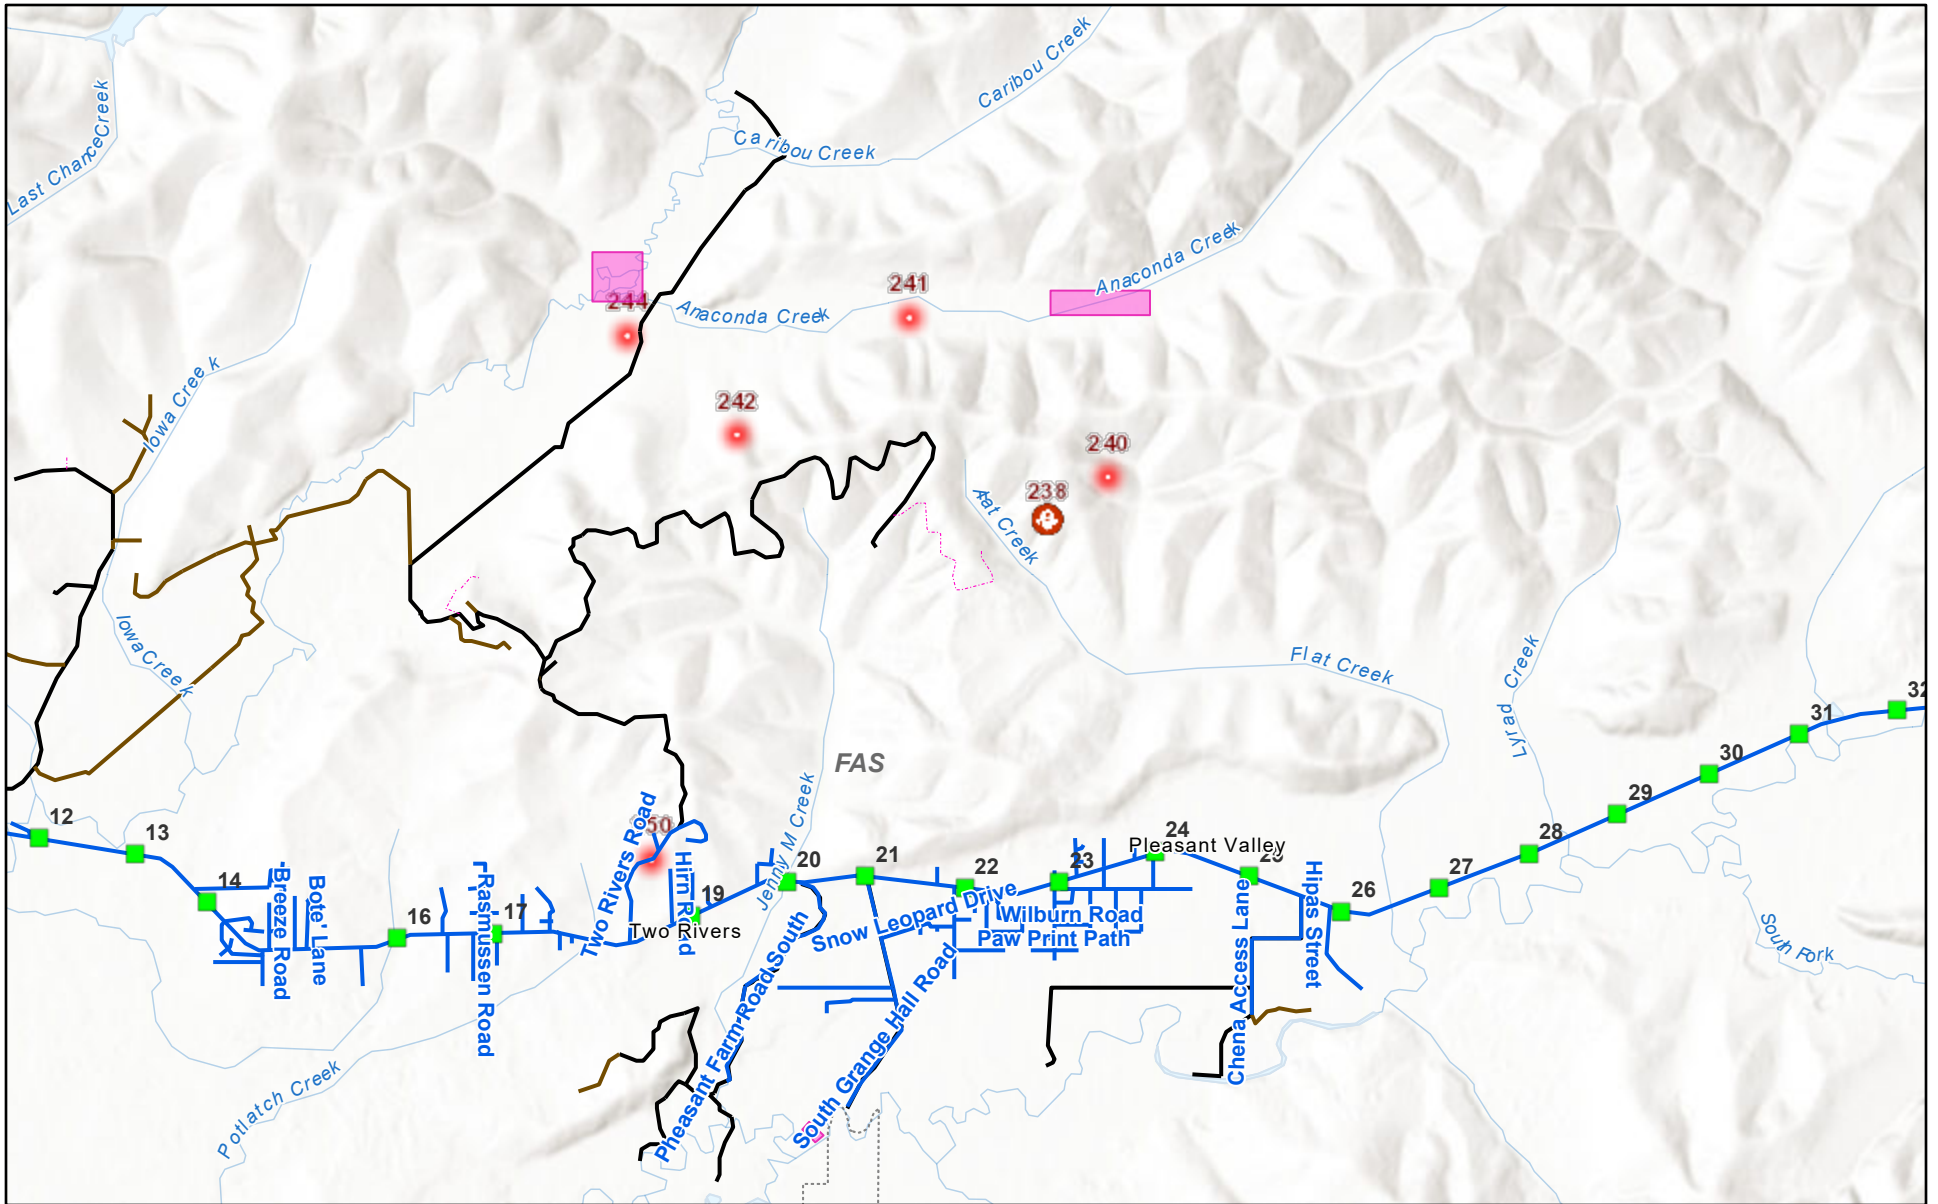

Little Chena Fires (#238, #240, #241, #242 and #244)

6/14/2020, 1:25:03 PM

1:288,895

- | | | | |
|--------------------------------|----------------------------|-----------------------|---|
| Native Allotments (from AKWFJ) | — Road Centerlines (AKDOT) | — Inactive | ■ Wildfire TFRs |
| ■ Trust | — Forestry Roads (DNR) | — Proposed | ● All Current Fires (excludes False Alarms) |
| ■ Mileposts (AKDOT) | — Active | □ Protecting Agencies | ● Other |

Alaska Interagency Coordination Center, Bureau of Land Management,

BLM-EGIS