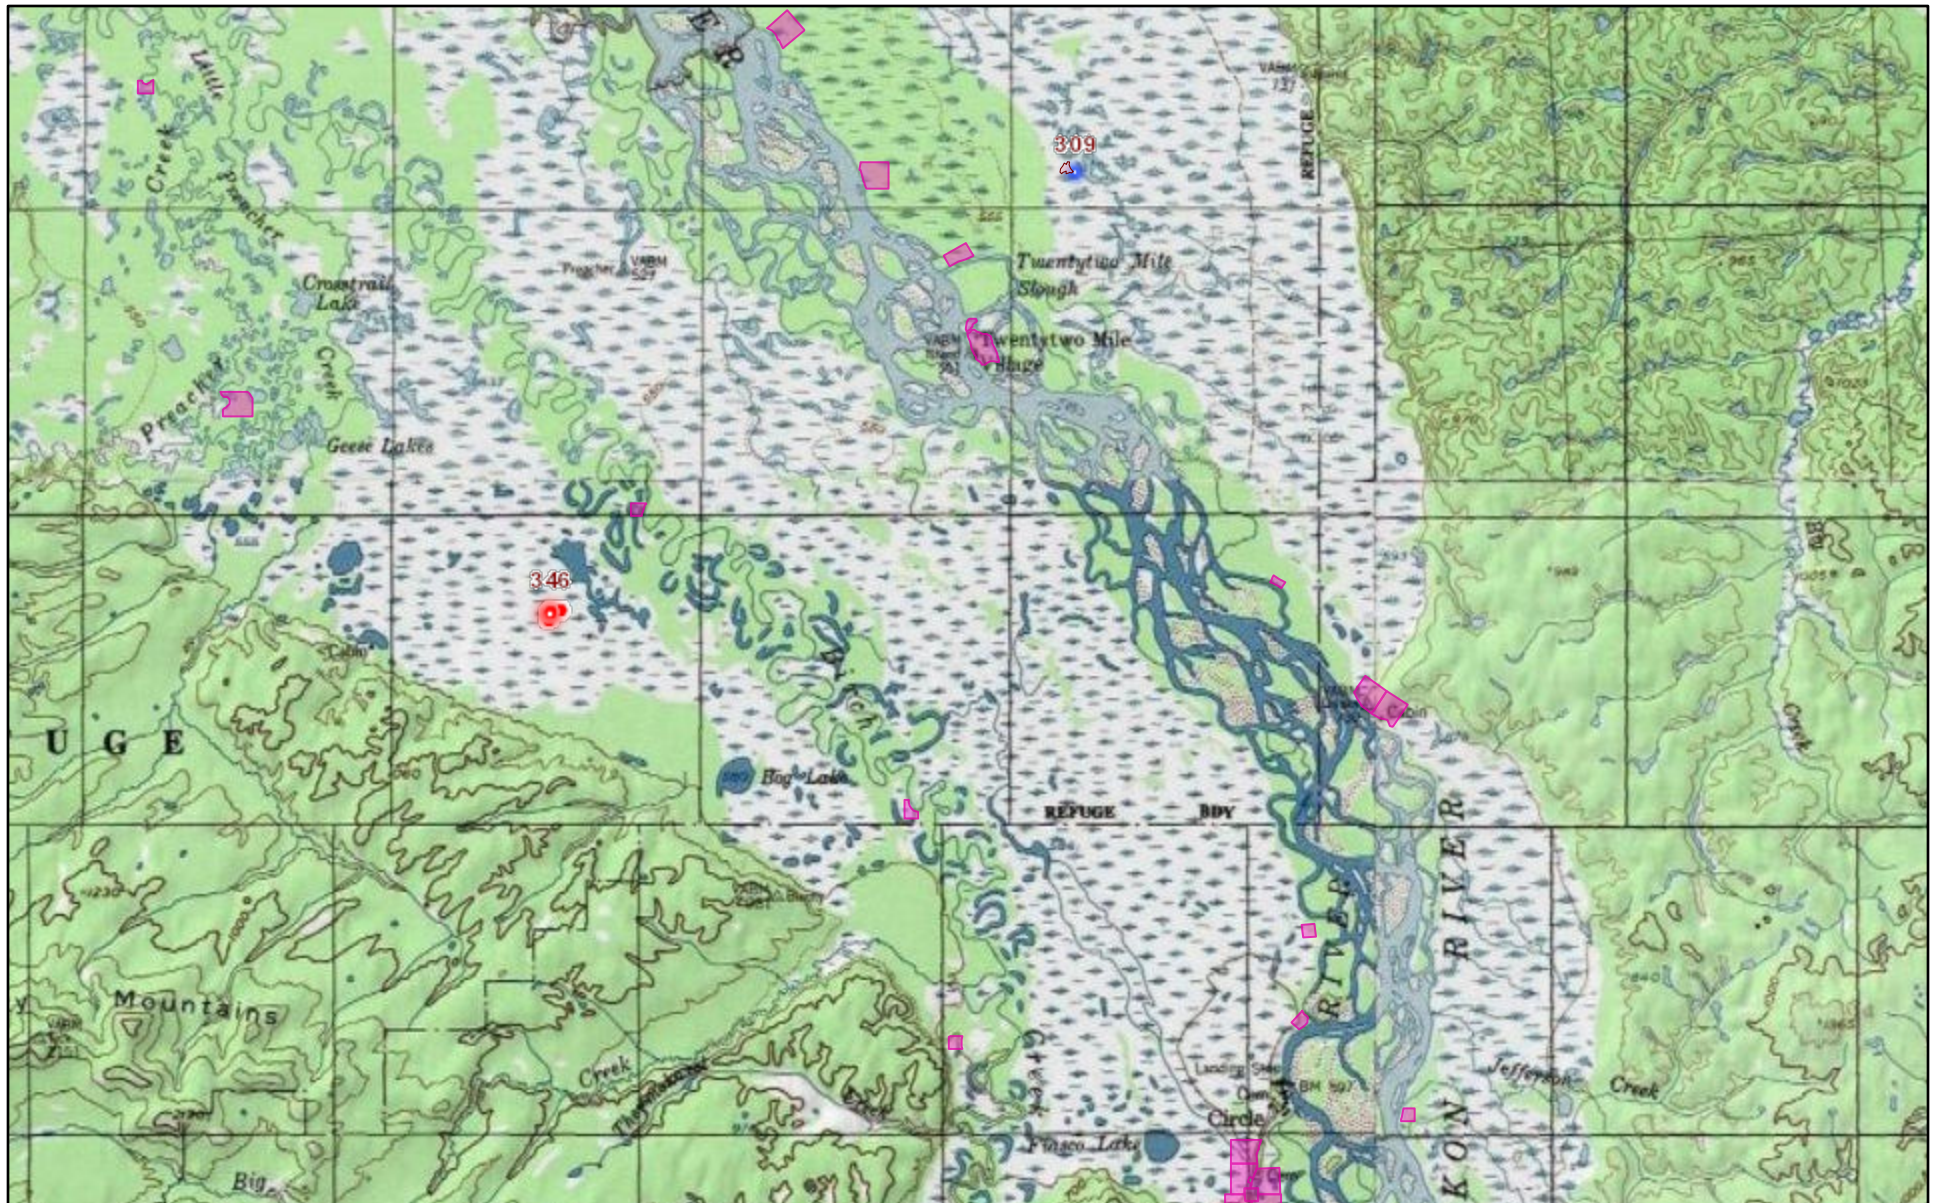

# BLM Alaska Wildland Fires Web Map Birch Creek Fire (#346) 7/14/2020

7/14/2020, 2:49:30 PM

1:577,791

AK All Current Yr Perimeters (NIFS)  Protecting Agencies 

Native Allotments (from AKWFJ)

 Wildfire TFRs