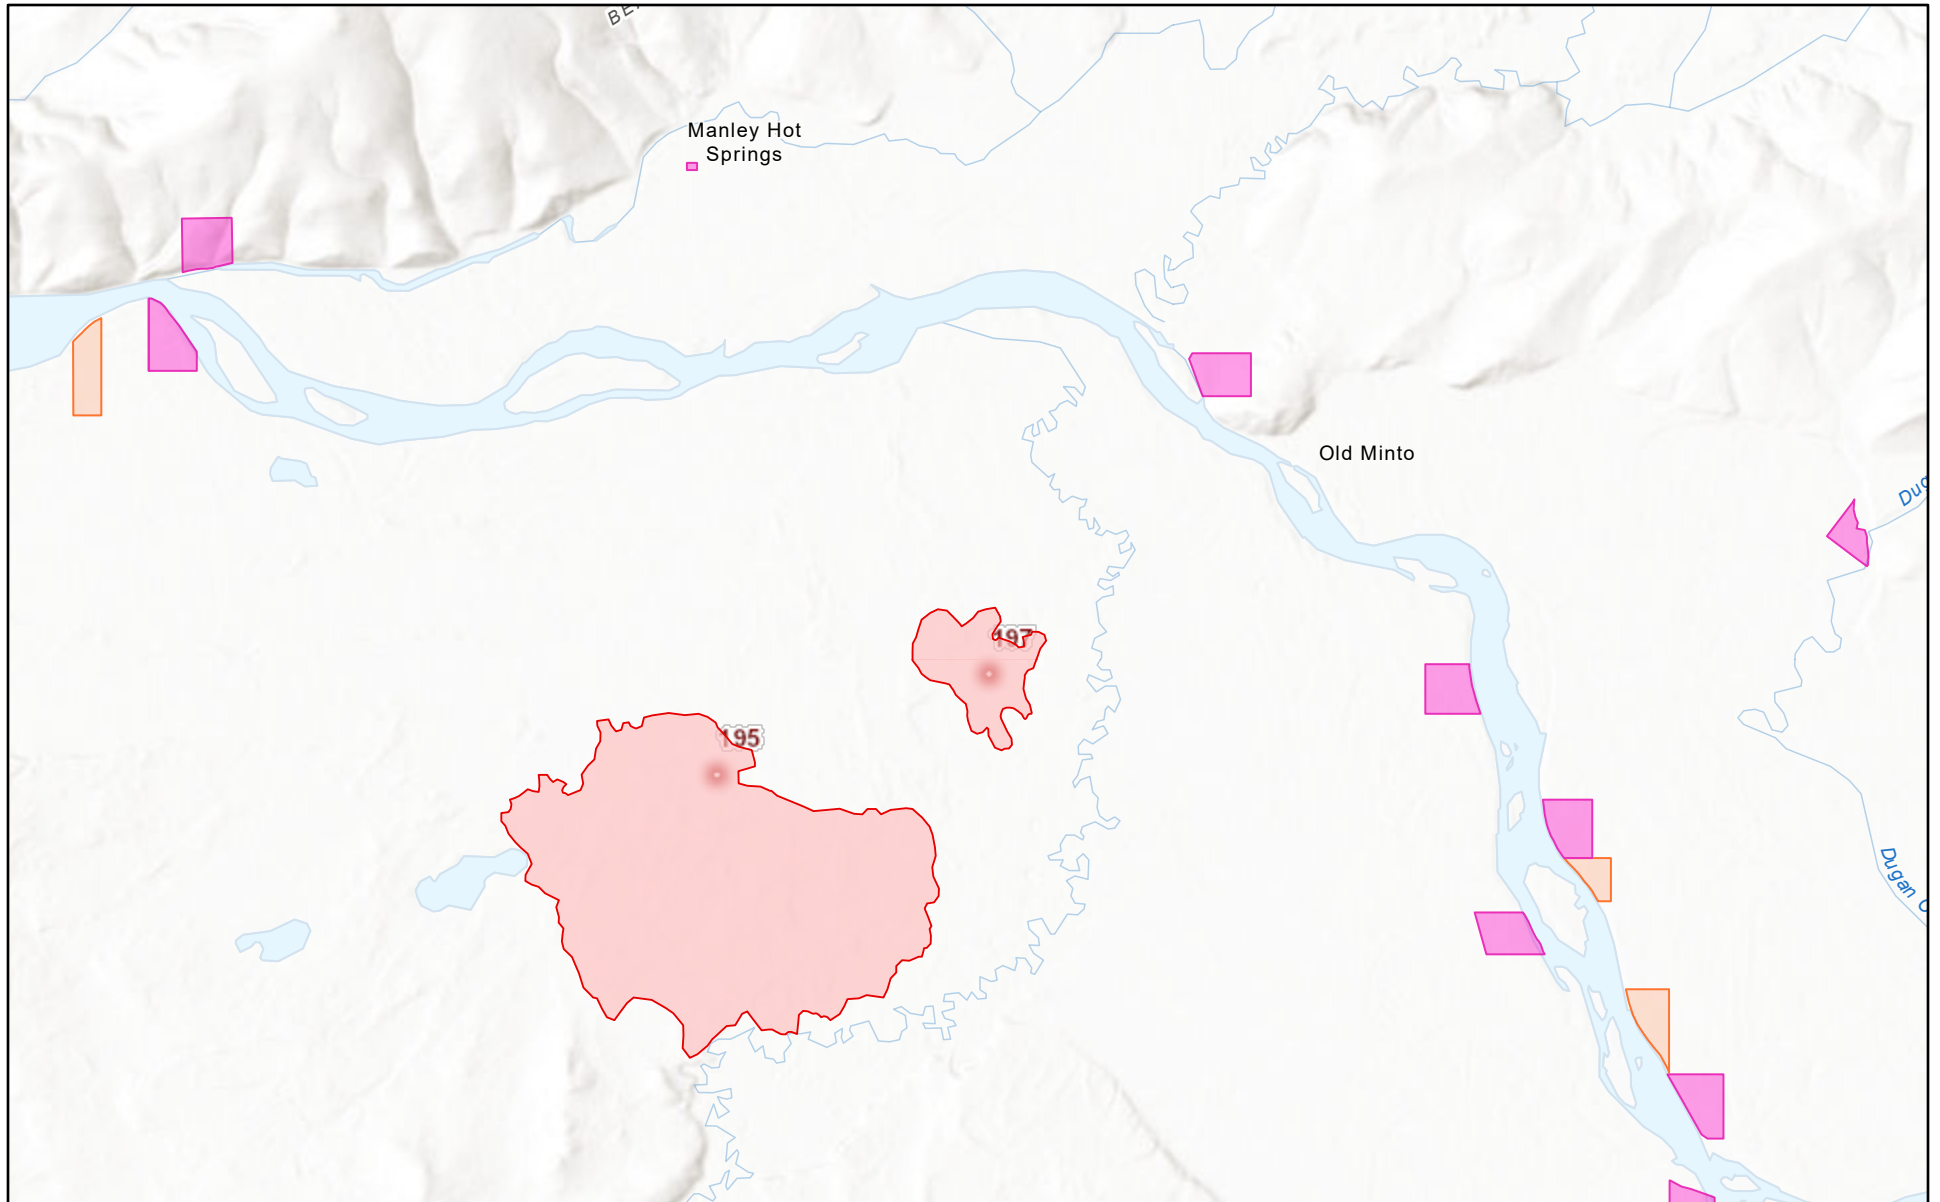

Wildland Fire Information Fire 195-197 June 17, 2021

6/17/2021, 12:06:21 PM

- Protecting Agencies
- AK Current Year Wildland Fire Perimeters
- Native Allotments (from AKWFJ)
 - Trust
 - Selected

1:288,895

State of Alaska, Esri, HERE, Garmin, SafeGraph, METI/NASA, USGS, EPA,