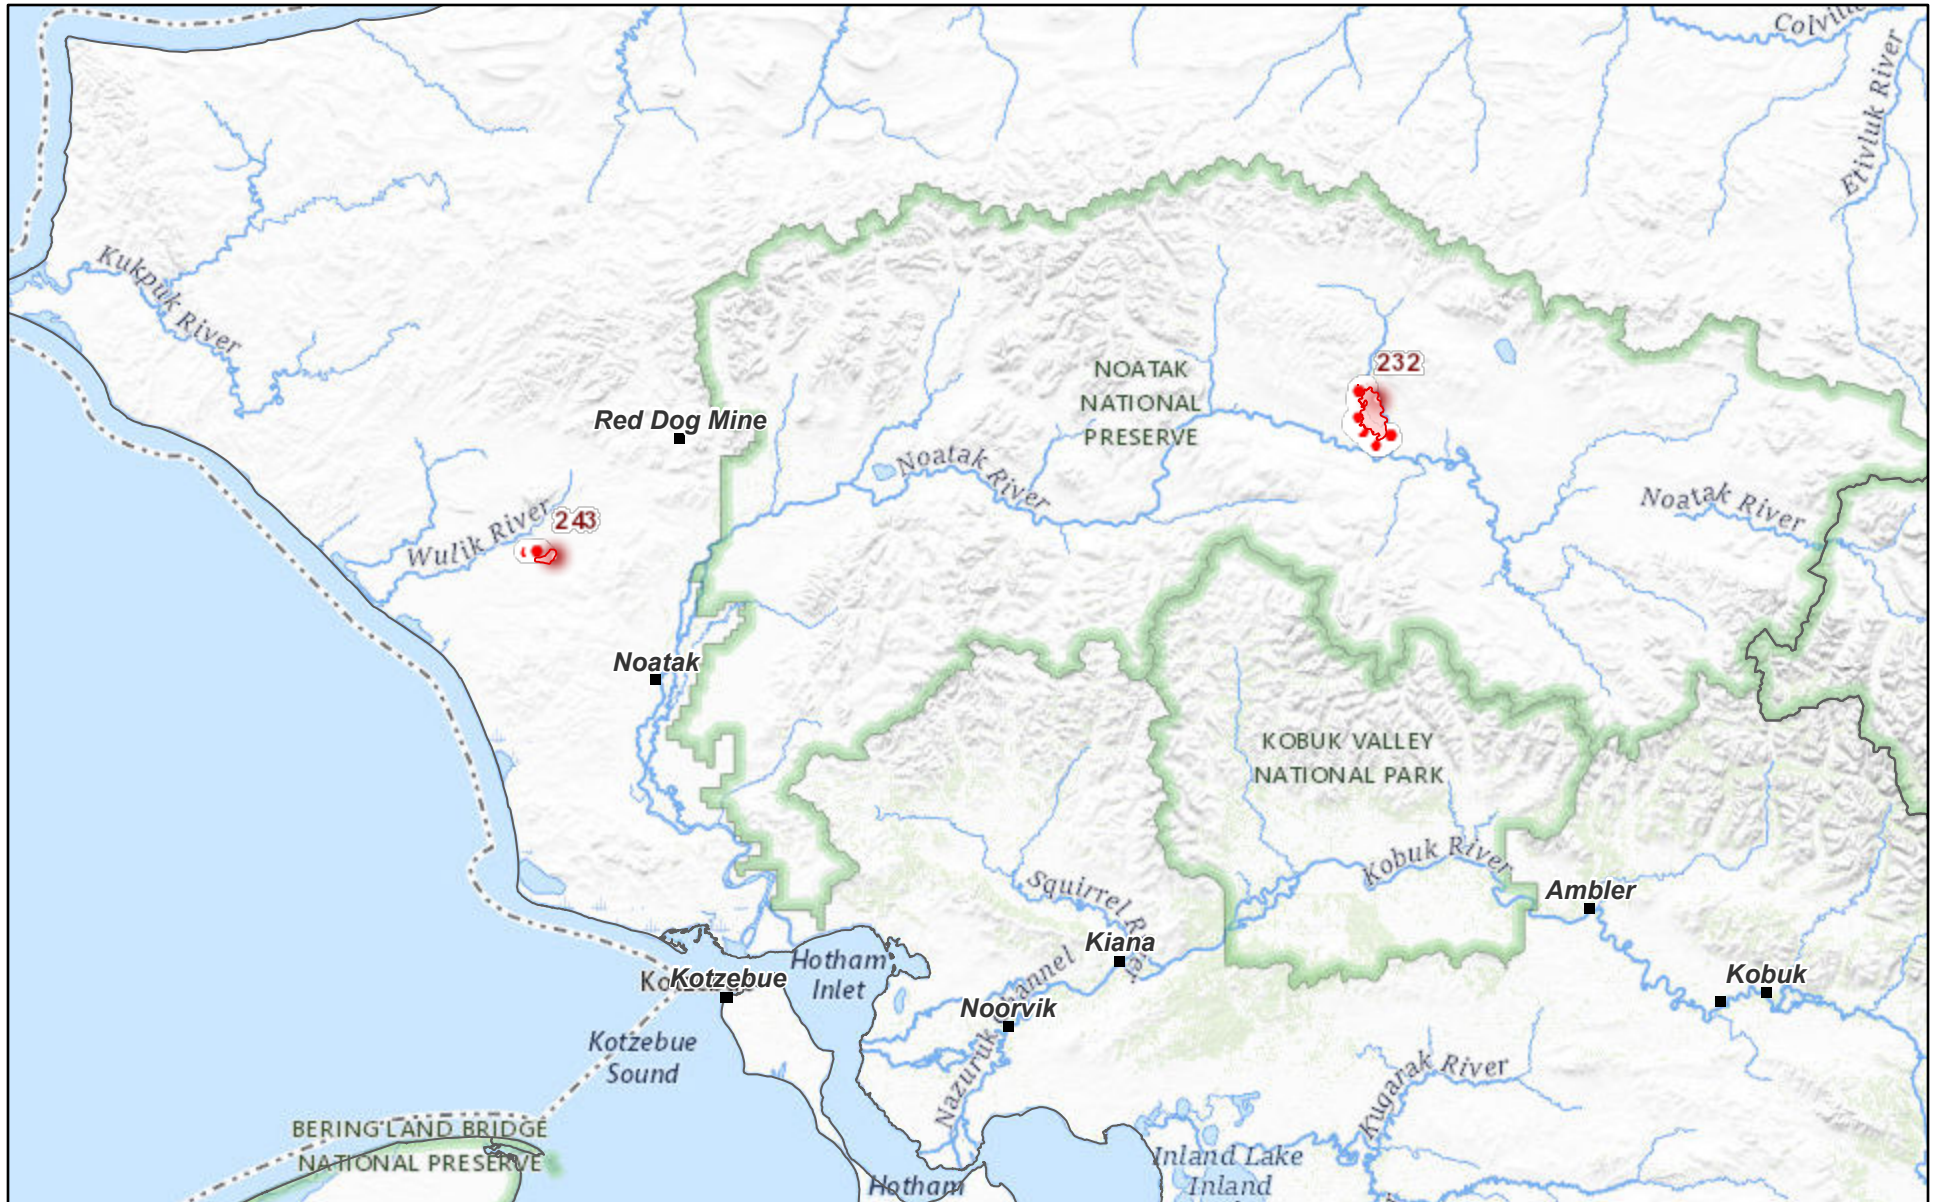

# Wildland Fire Information Noatak Valley fires

6/22/2021, 2:51:56 PM

1:4,622,324

- AK Communities - Communities
- Protecting Agencies
- Wildfire TFRs
- Active Fire
- AK Current Year Wildland Fire Perimeters
- < 12 hrs