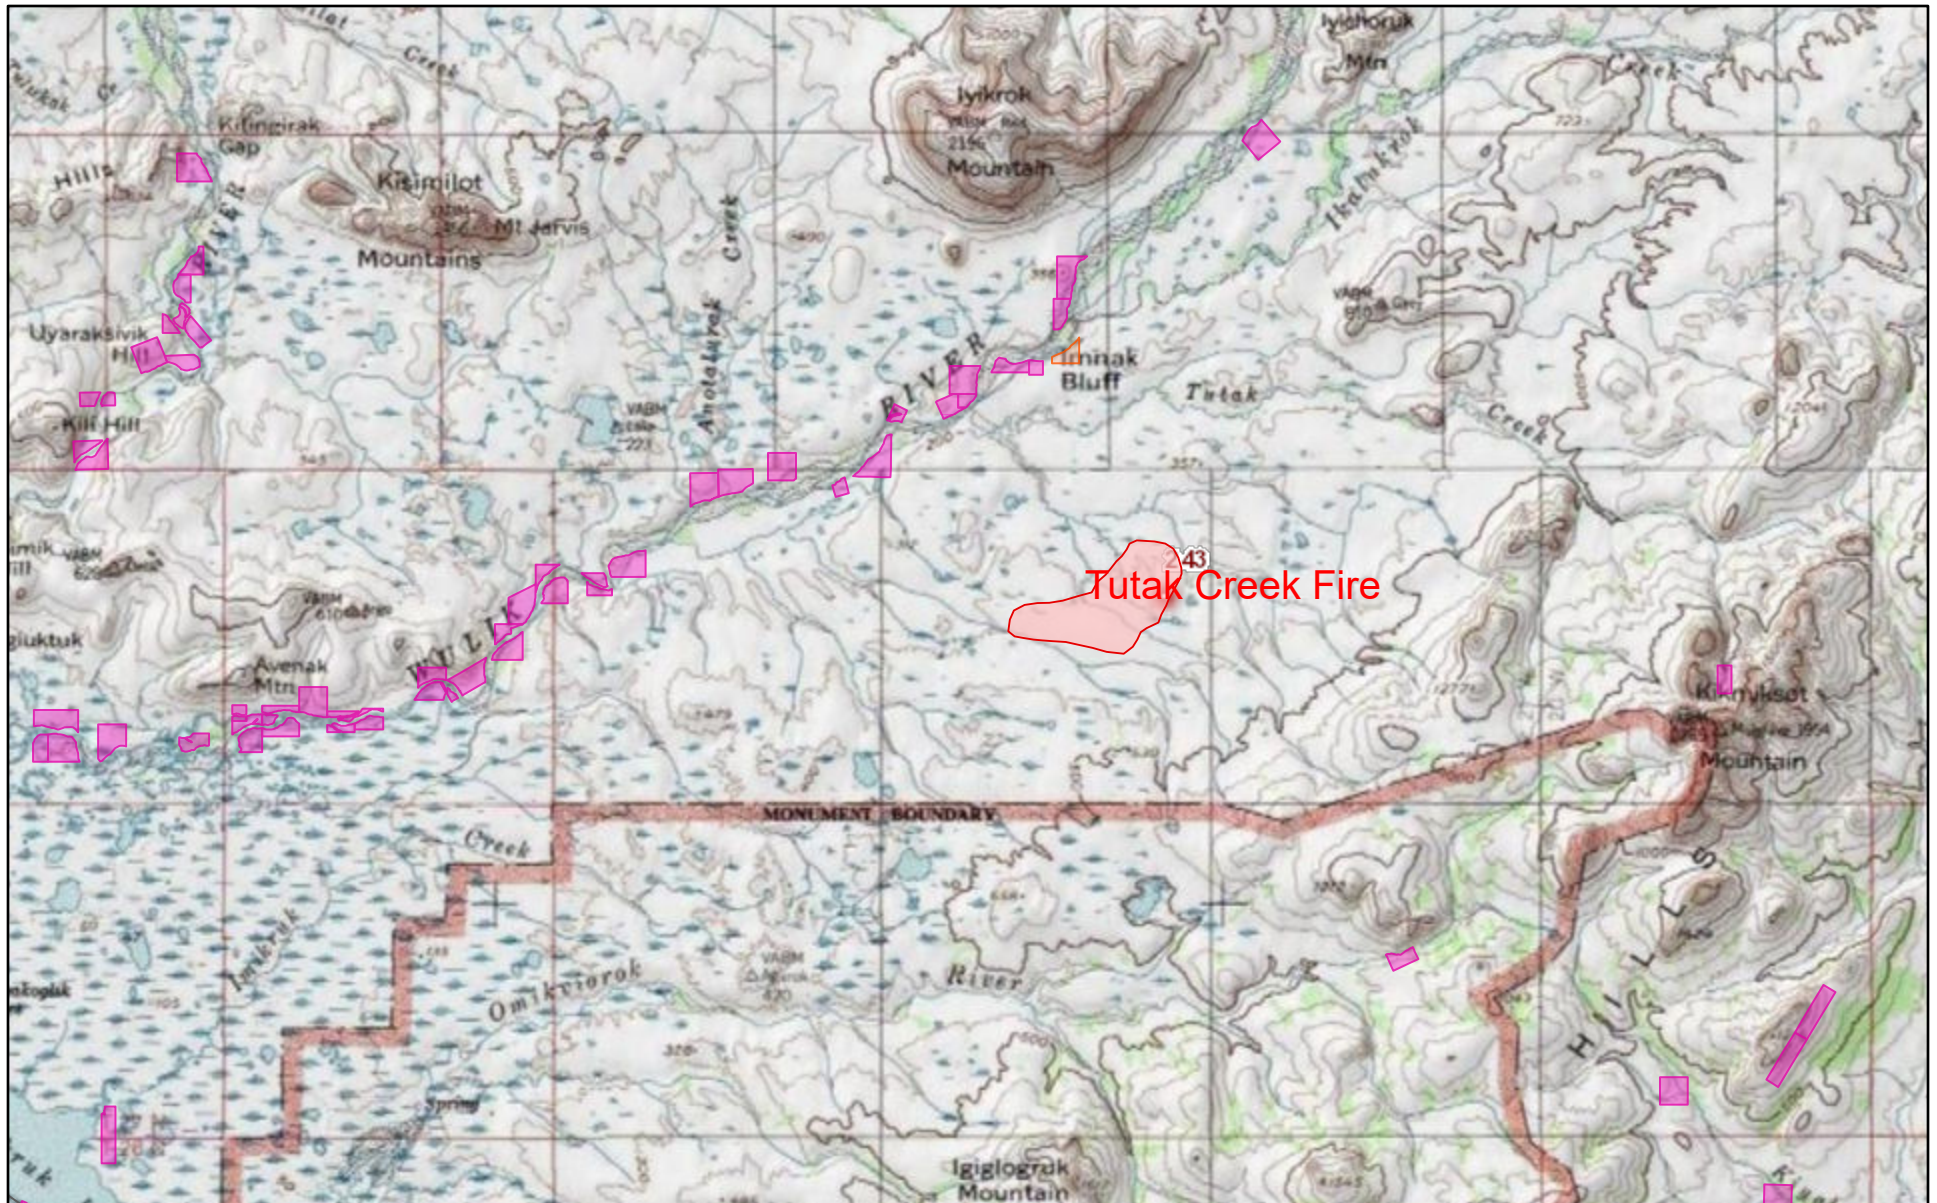

Wildland Fire Information Tutak Creek Fire (#243) 6/22/2021

6/22/2021, 3:01:07 PM

- Protecting Agencies
- AK Current Year Wildland Fire Perimeters
- Trust
- Selected
- Native Allotments (from AKWFJ)

1:577,791