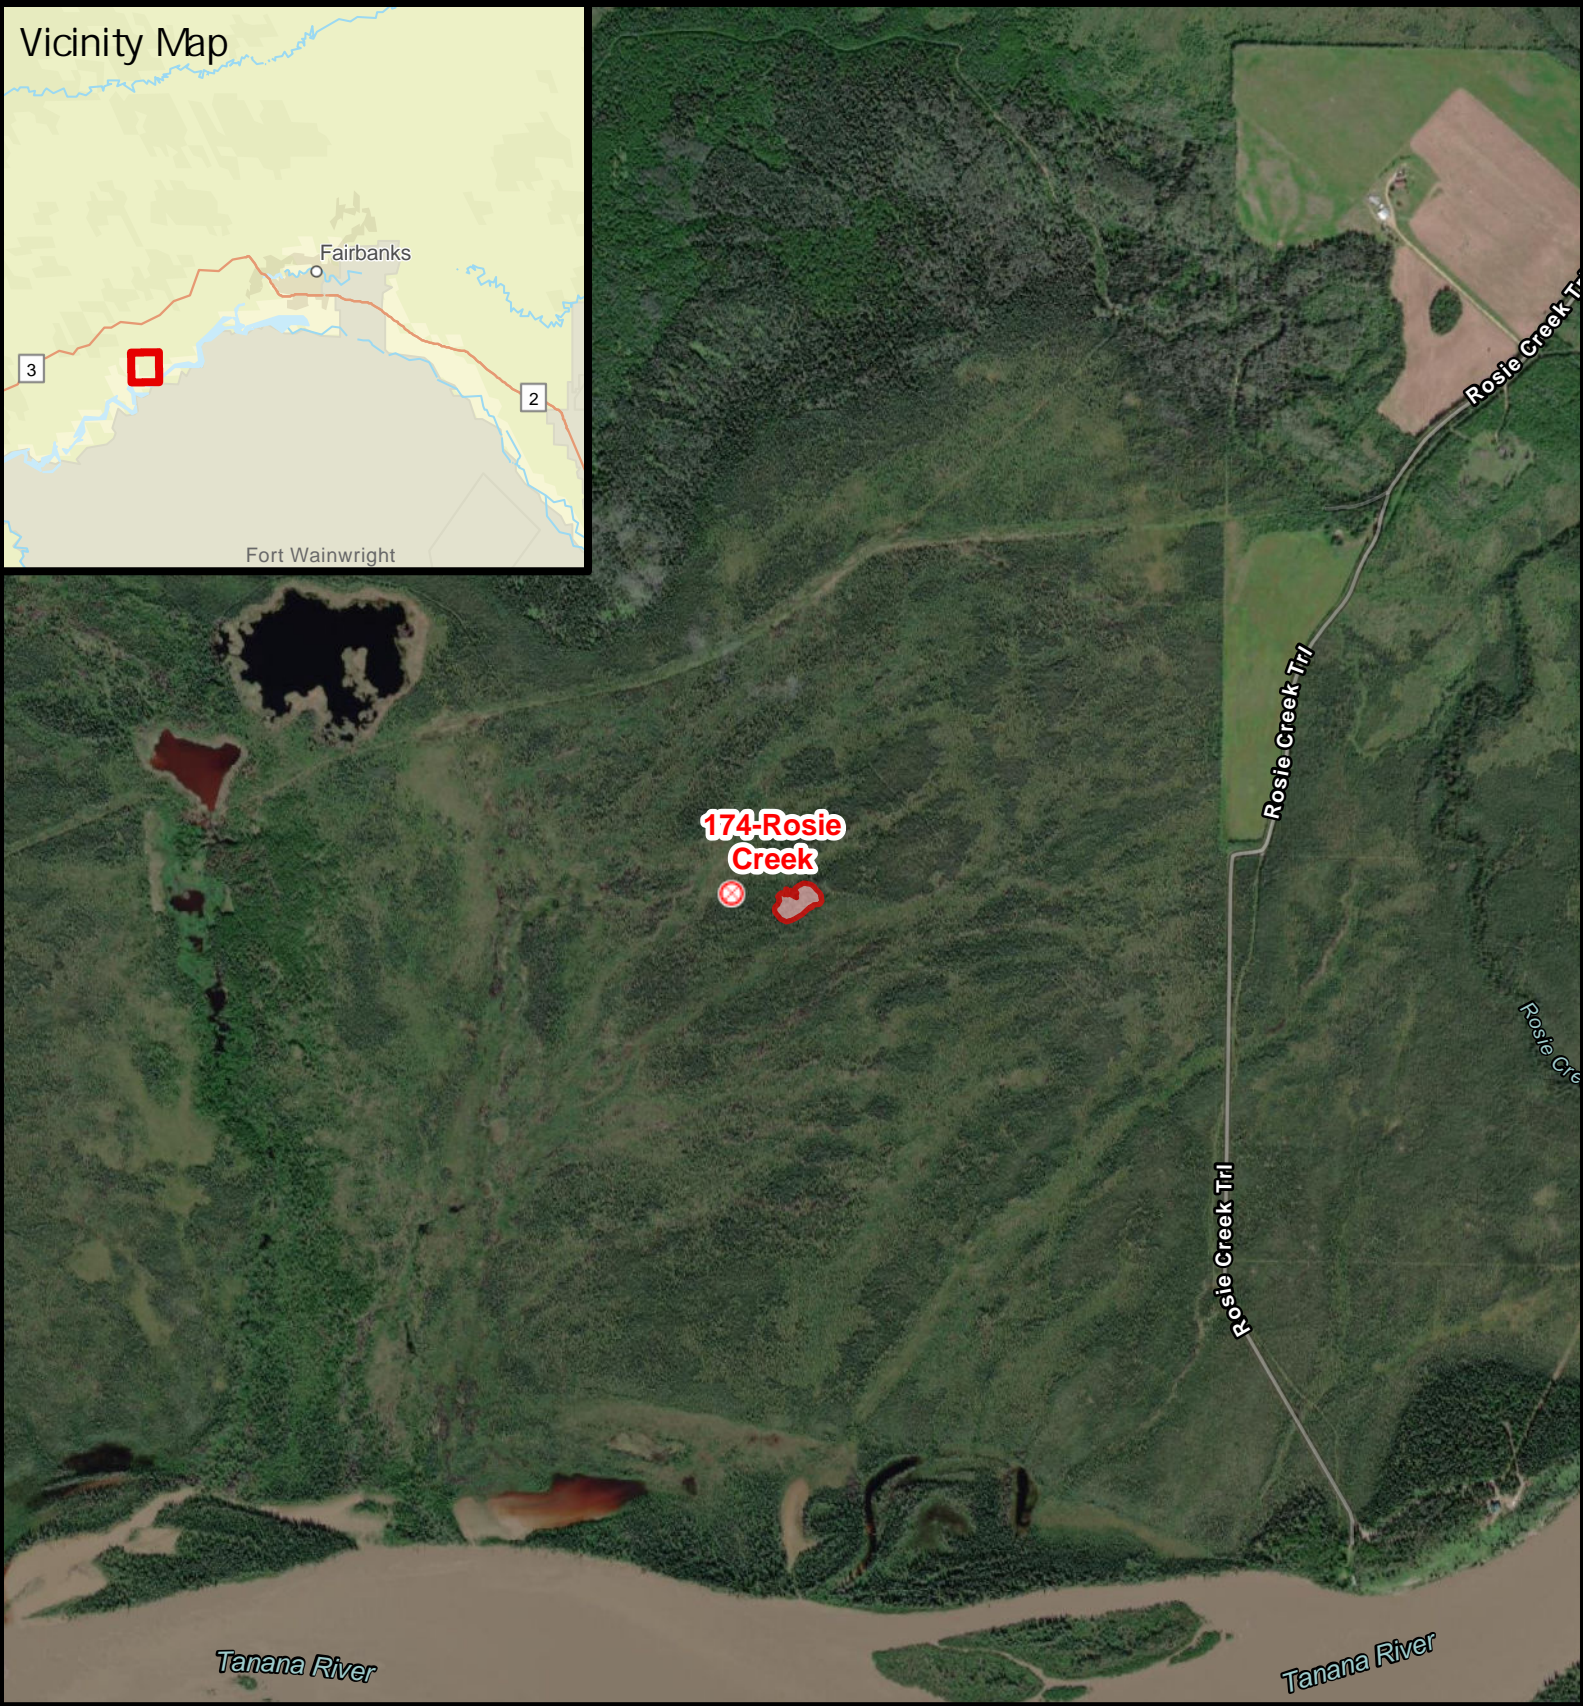

Vicinity Map

Rosie Creek - 174

1 Acre

Perimeter Current as of: 6/13/2021 8: 45 AM

⊗ Active Fire □ Wildfire Daily Fire Perimeter