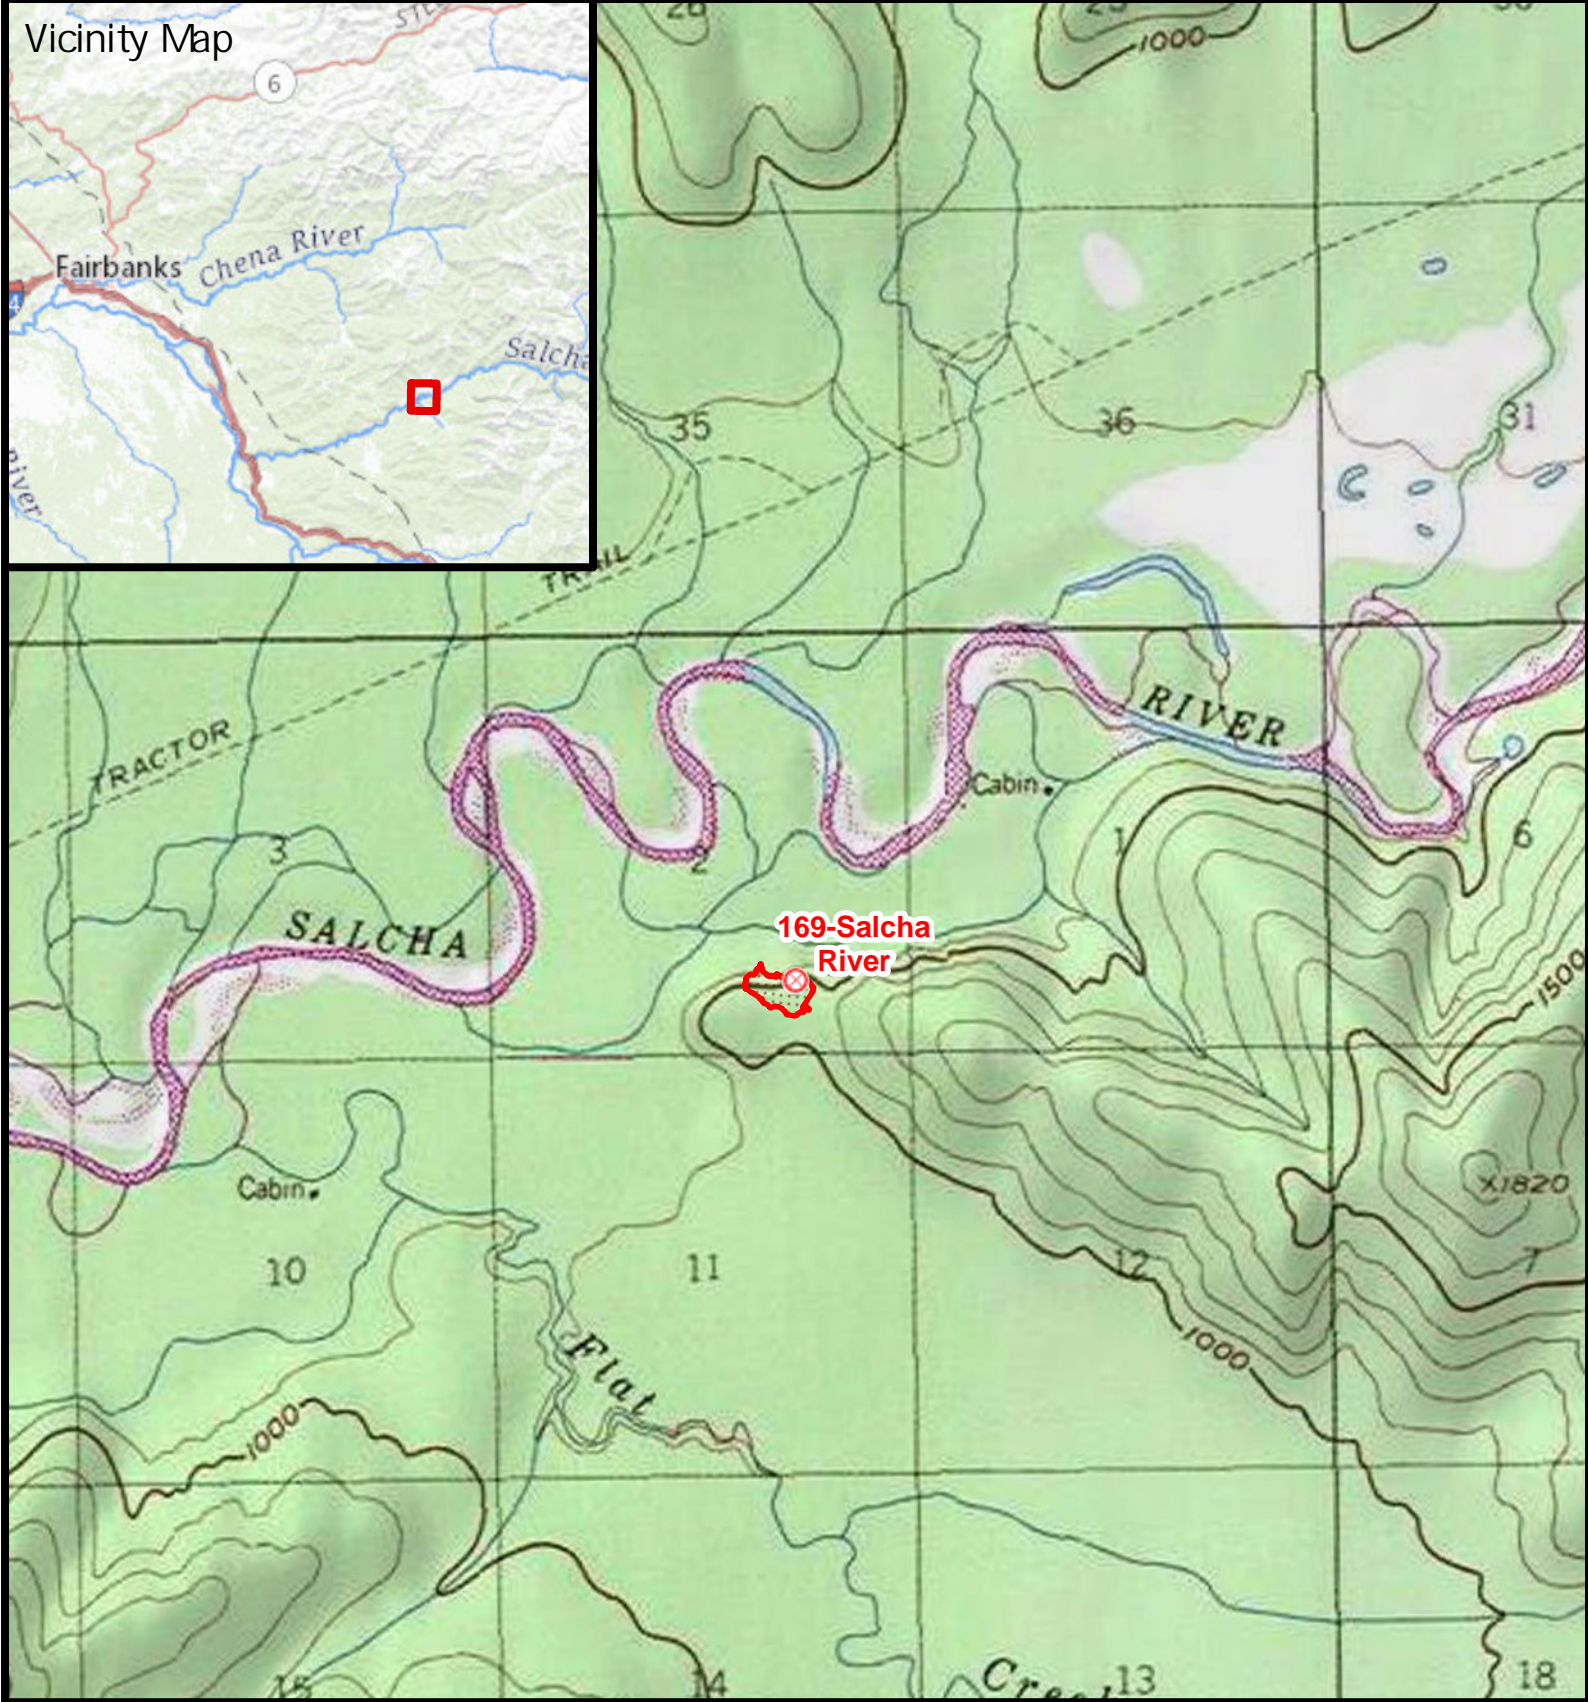

Vicinity Map

Salcha River - Fire 169

7 Acres

Perimeter Current as of: 6/10/2021 5:12 PM

⊗ Active Fire ■ Fire Perimeter