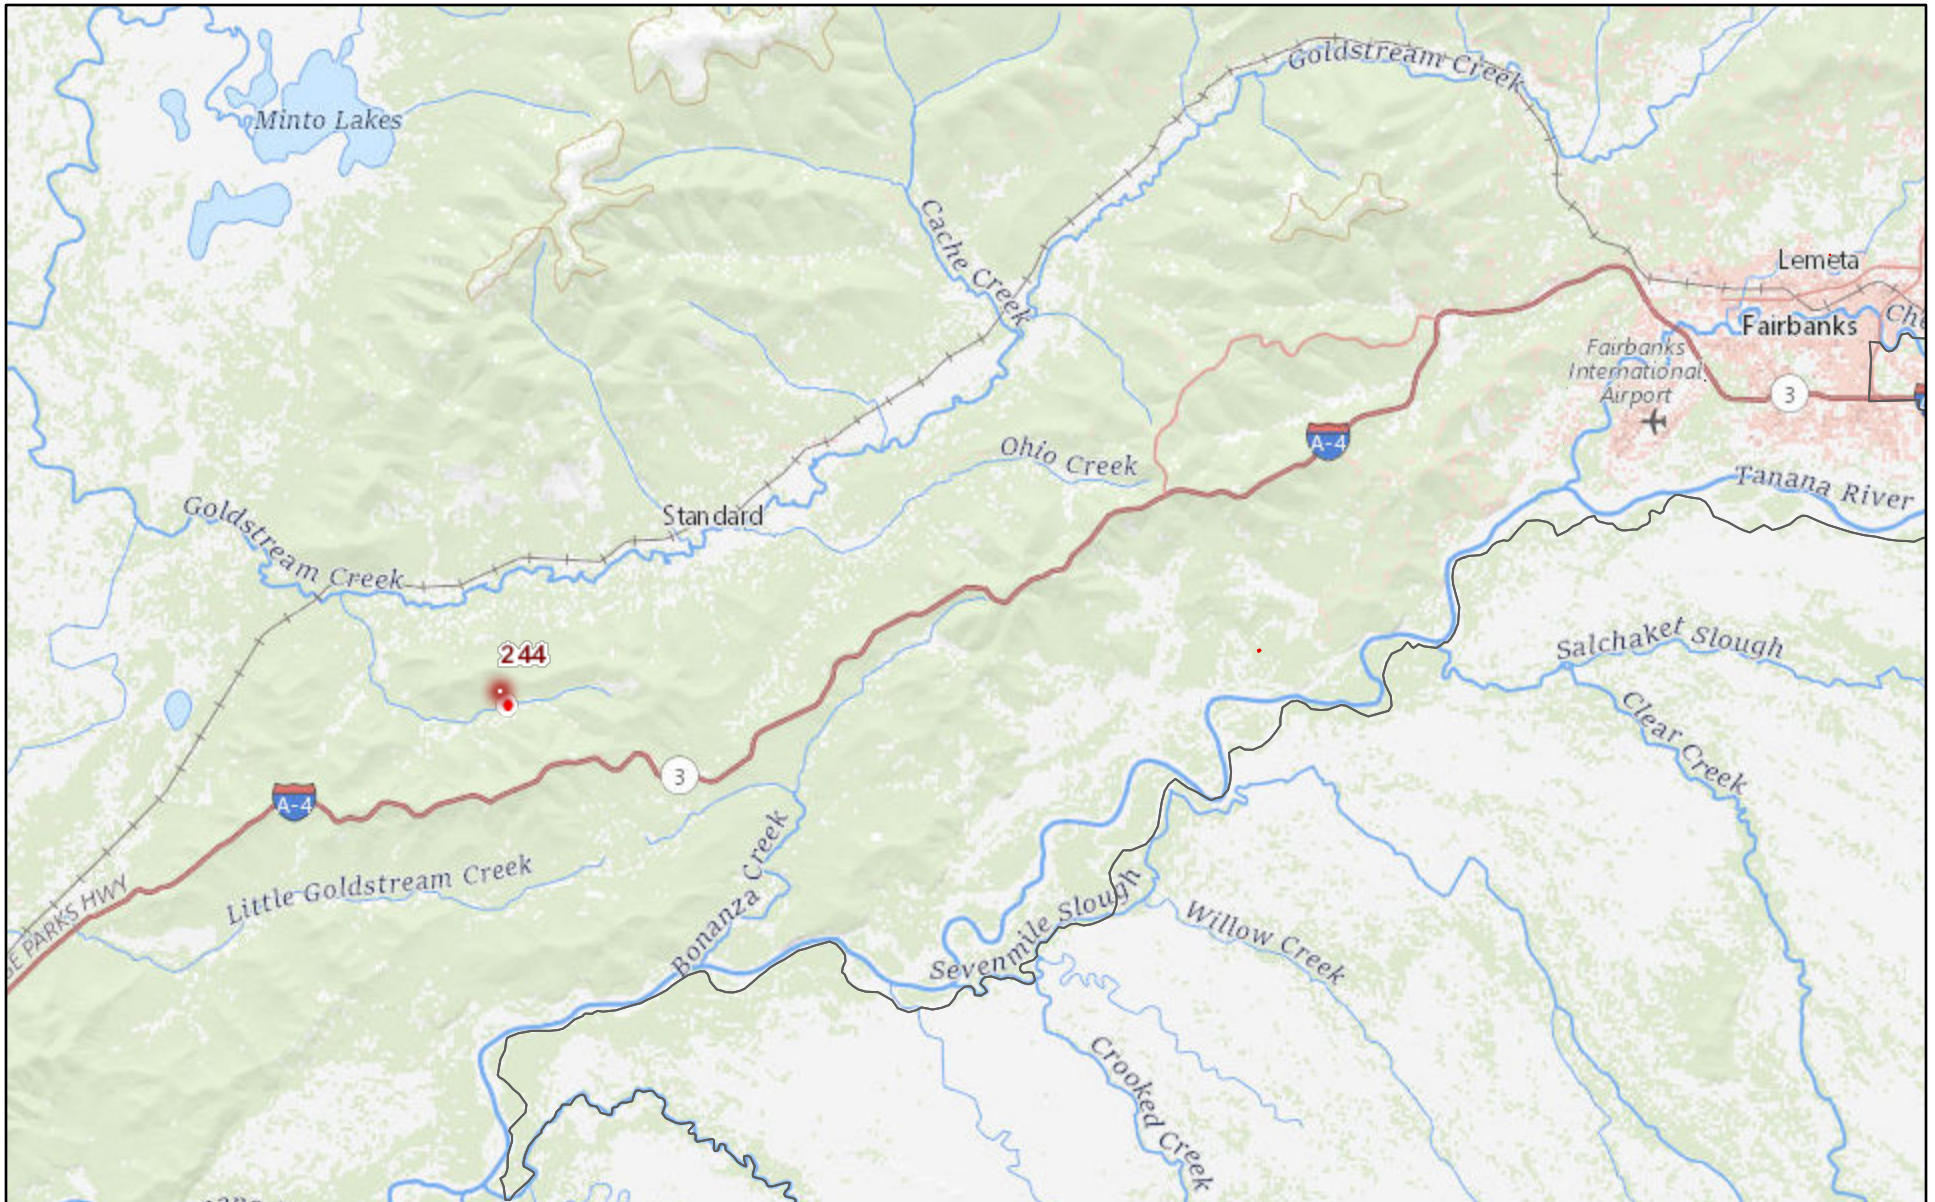

Straight Creek Fire #244

6/20/2021, 4:04:10 PM

Protecting Agencies

AK Current Year Wildland Fire Perimeters

Wildfire TFRs

Active Fire

< 12 hrs

1:577,791