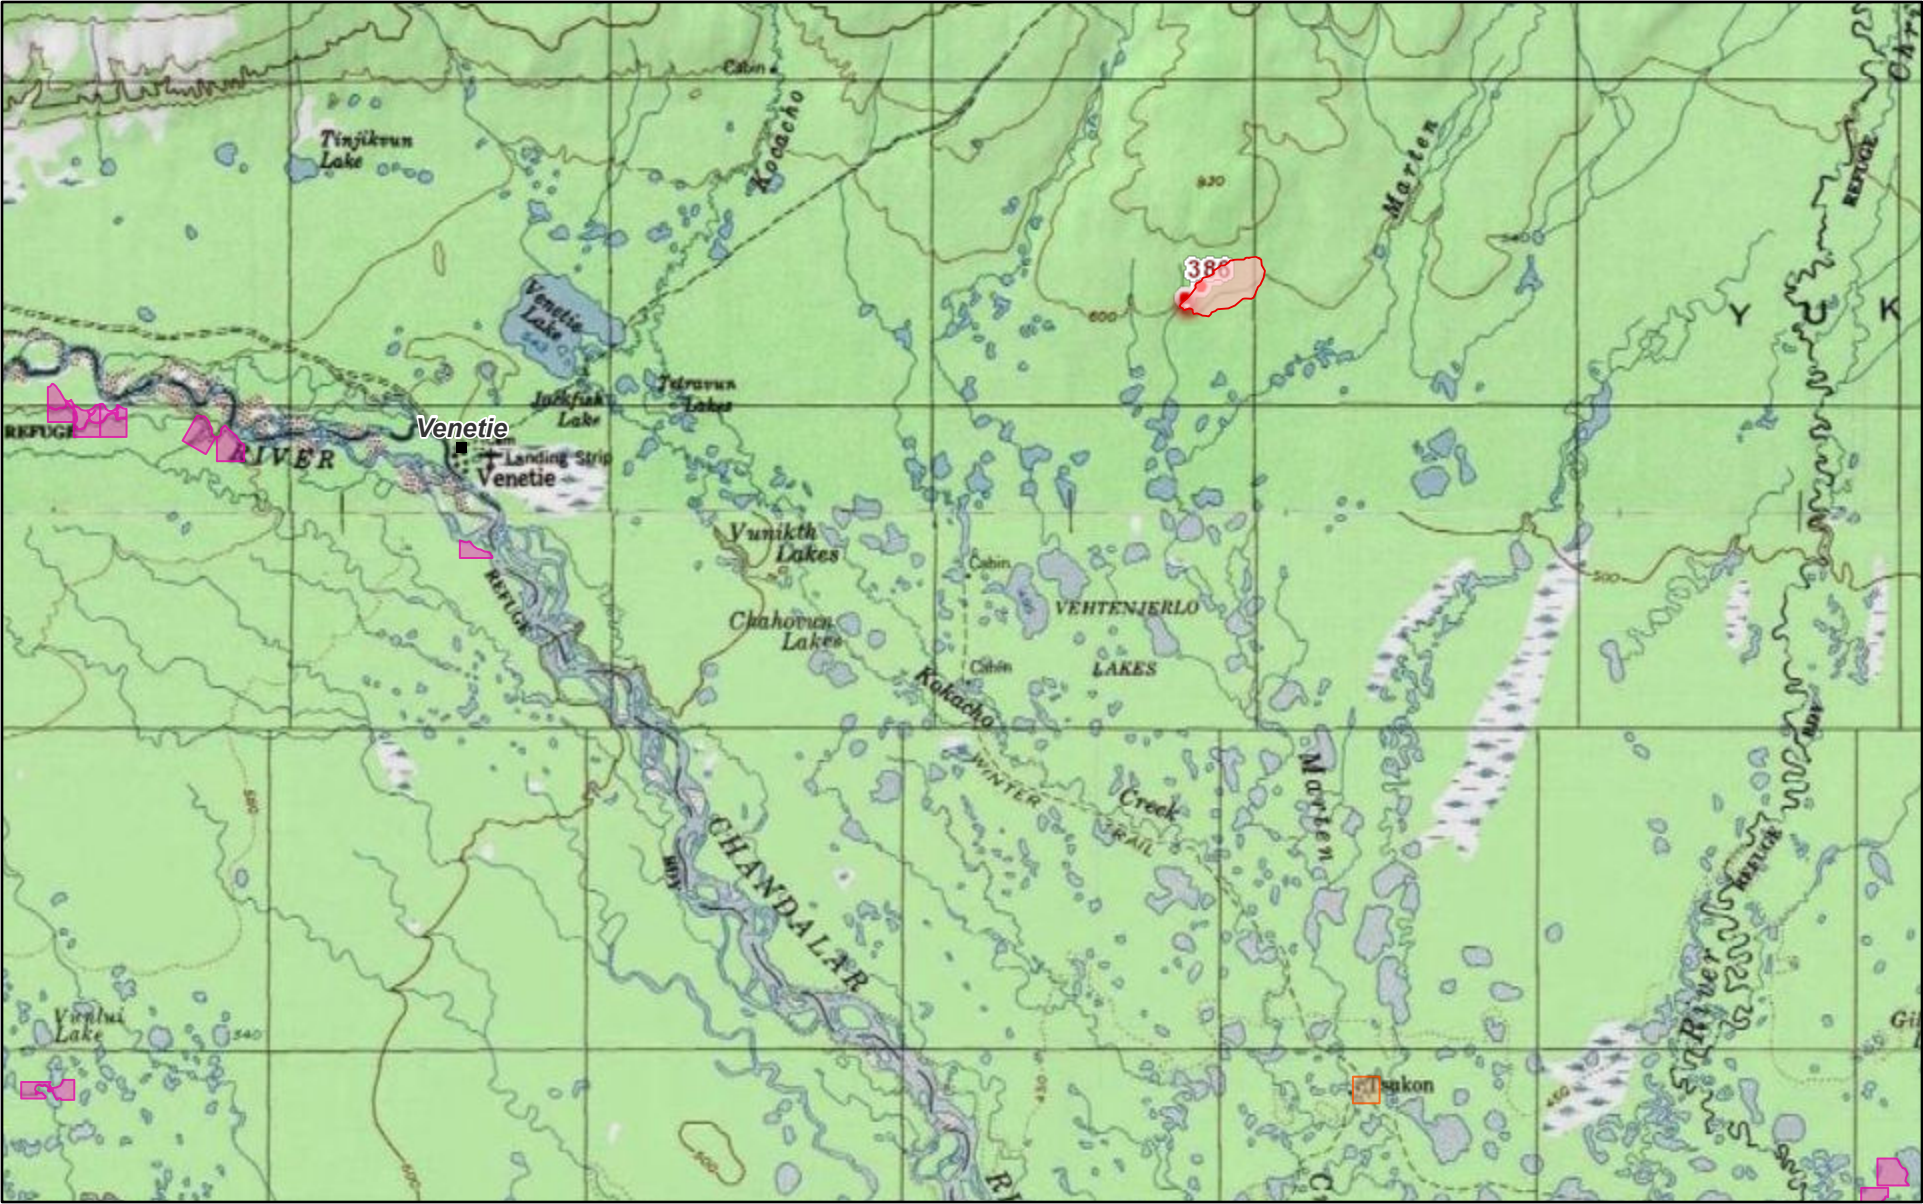

# Wildland Fire Information Marten Creek (#386) July 27, 2021

7/27/2021, 3:52:53 PM

1:577,791

- Communities
- Protecting Agencies
- AK Current Year Wildland Fire Perimeters
- Native Allotments (from AKWFJ)
- Trust
- Selected
- Wildfire TFRs
- Active Fire
- ↑ Yesterday's Lightning Positive
- ↓ Yesterday's Lightning Negative