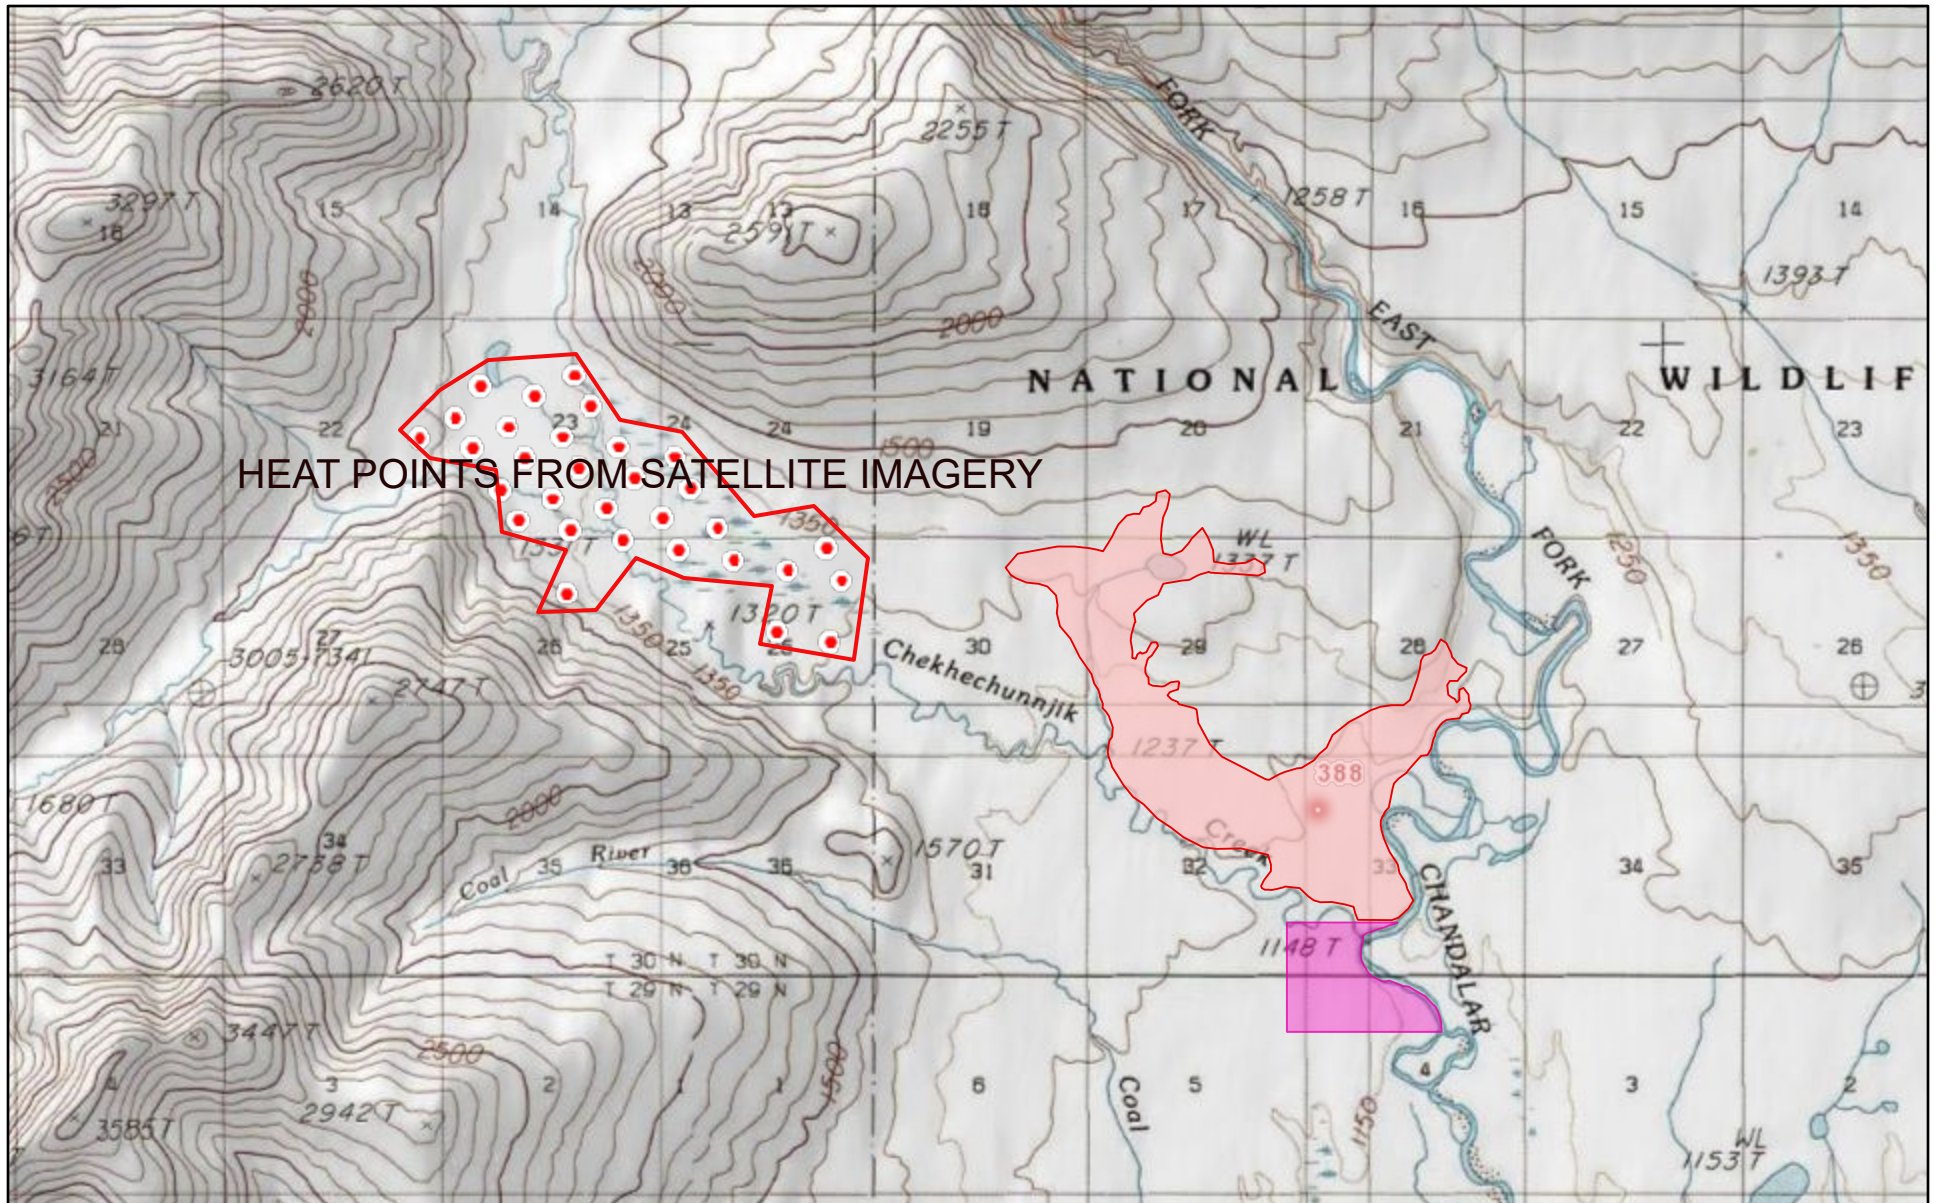

Wildland Fire Information Discovery Creek Fire #388 Aug. 4, 2021

8/4/2021, 1:06:30 PM

Override 1

Protecting Agencies

AK Current Year Wildland Fire Perimeters

Native Allotments (from AKWFJ)

Trust

Wildfire TFRs