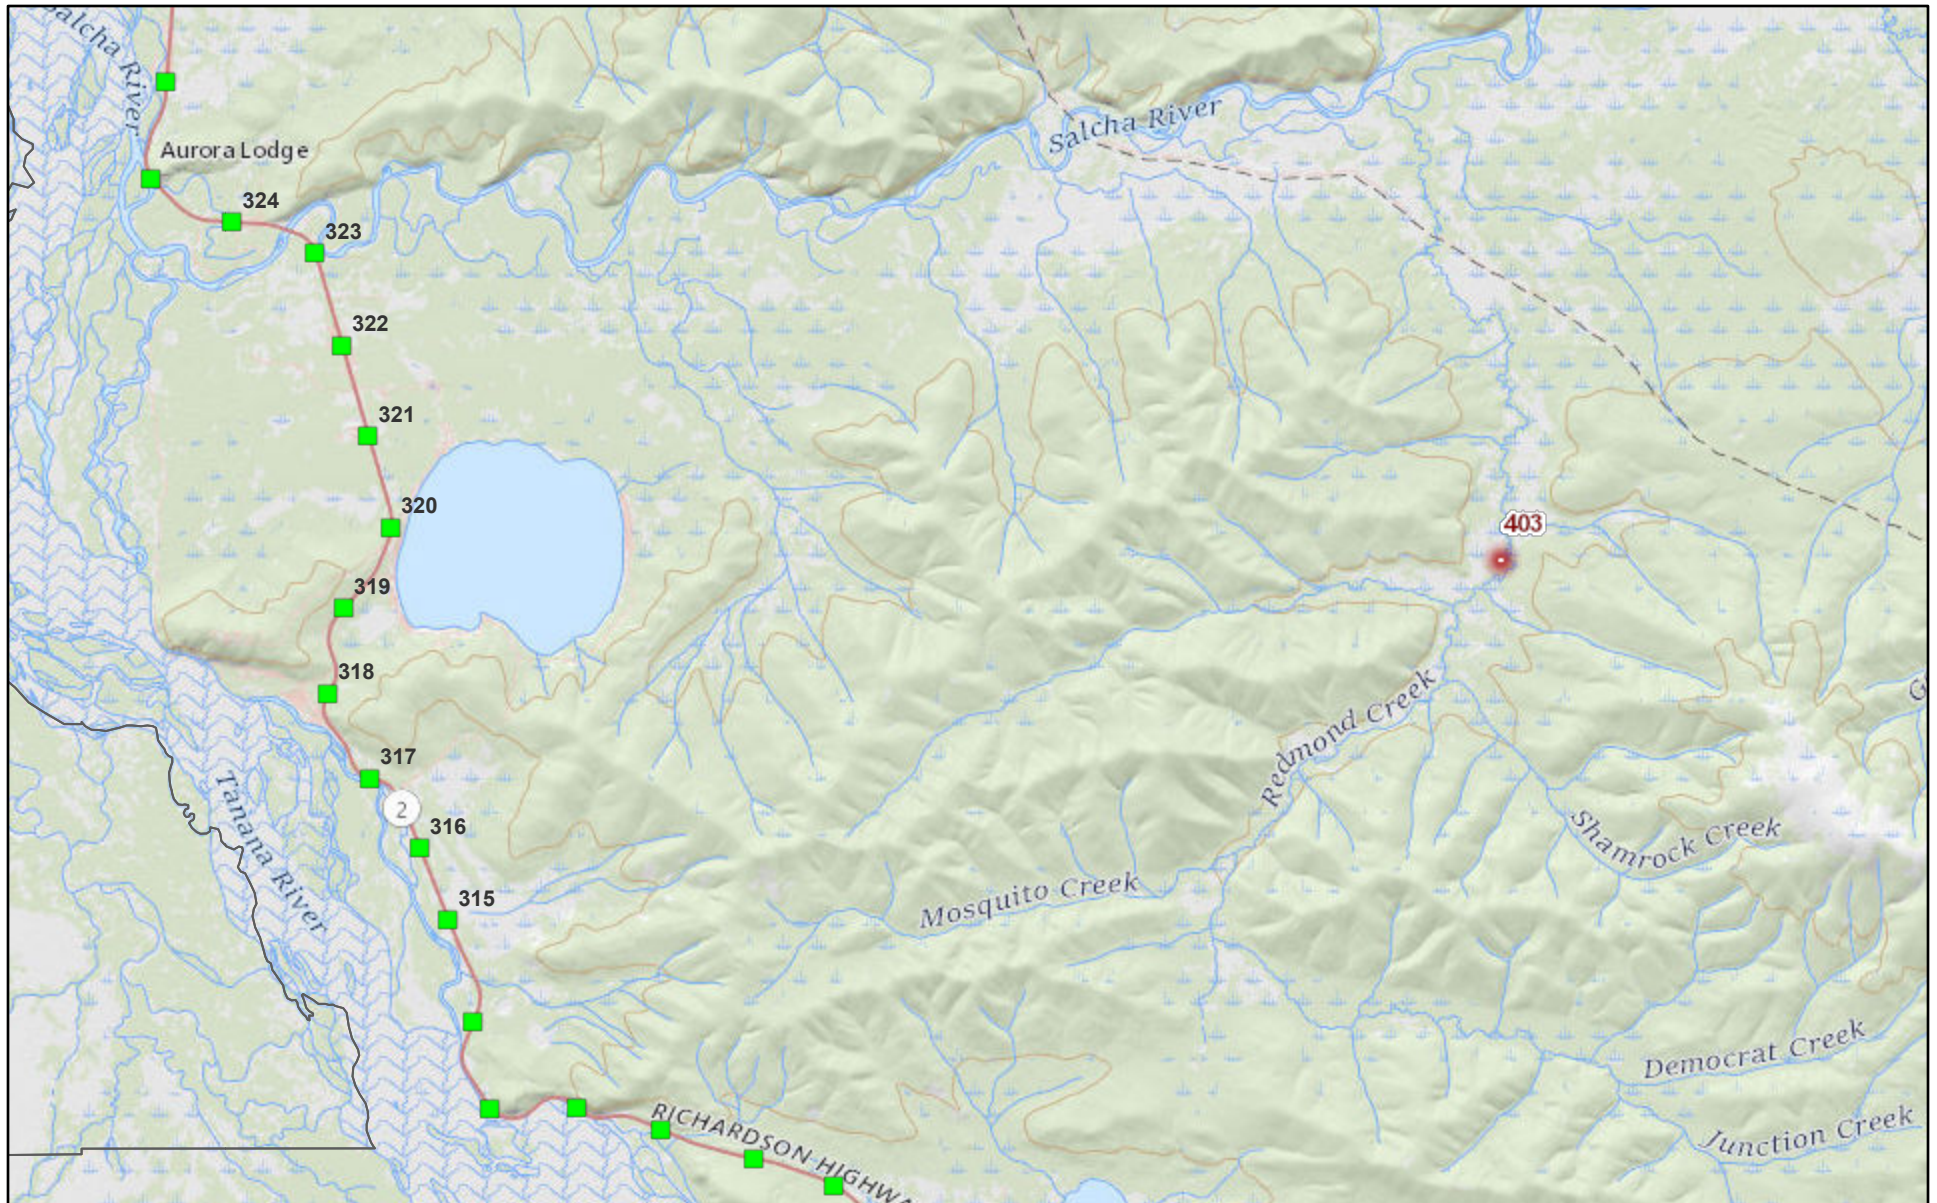

Redmond Creek Fire #403 - 4 acres, 11 miles east of Richardson Highway

8/3/2021, 1:50:33 PM

- Protecting Agencies
- Wildfire TFRs
- Mileposts (AKDOT)
- Active Fire

Alaska Interagency Coordination Center, Bureau of Land Management,