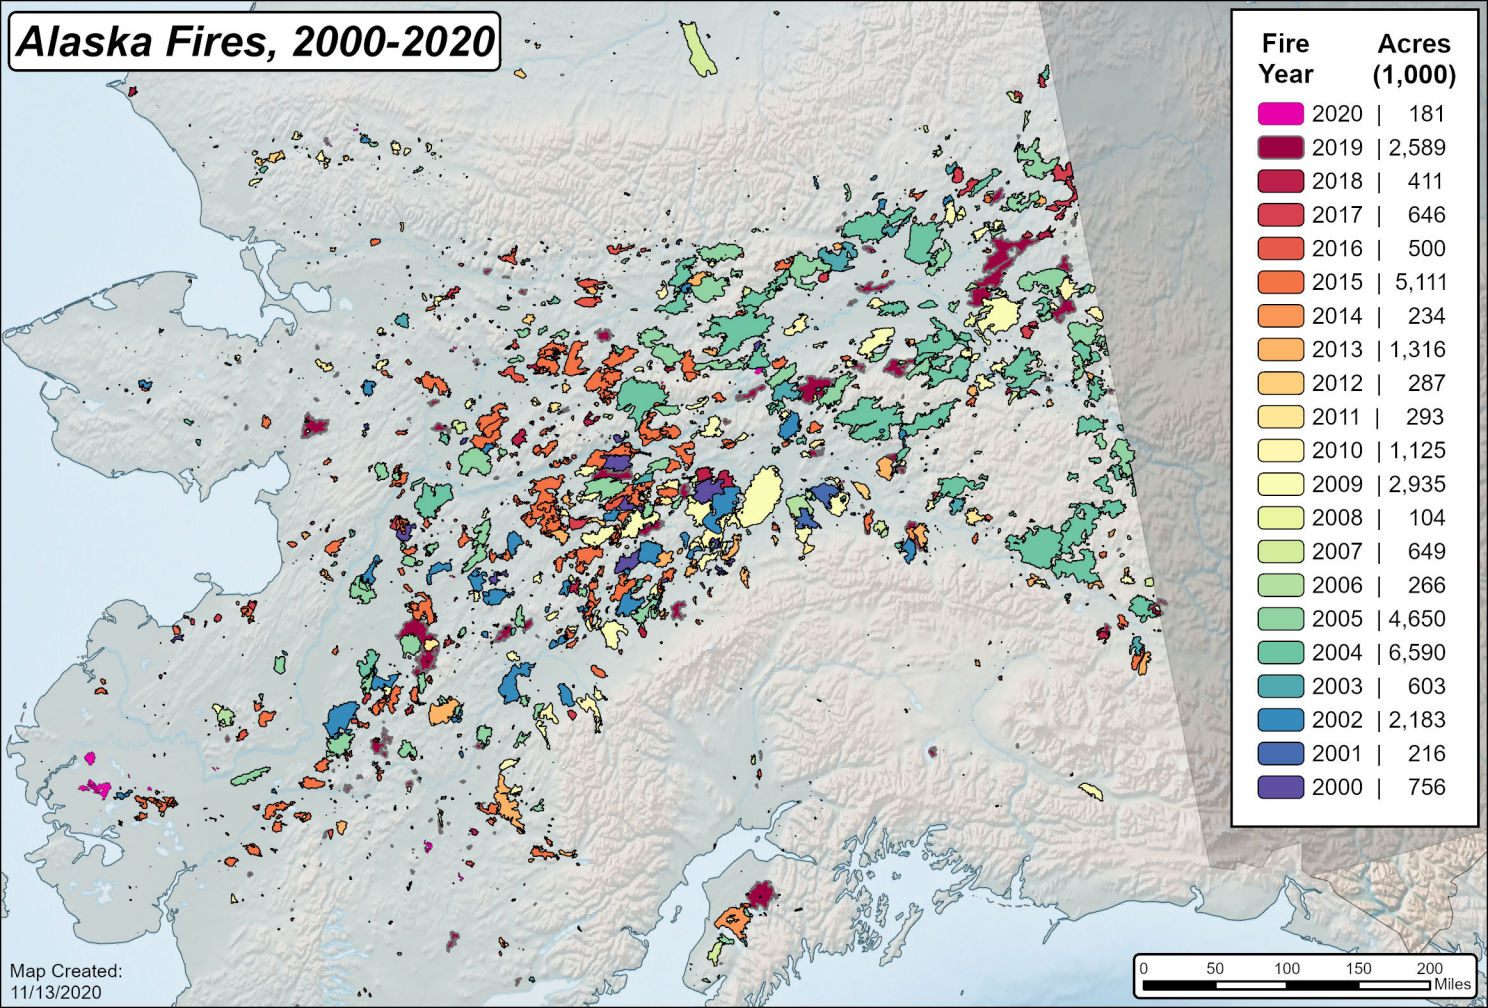

# Alaska Fires, 2000-2020

Map Created:  
11/13/2020