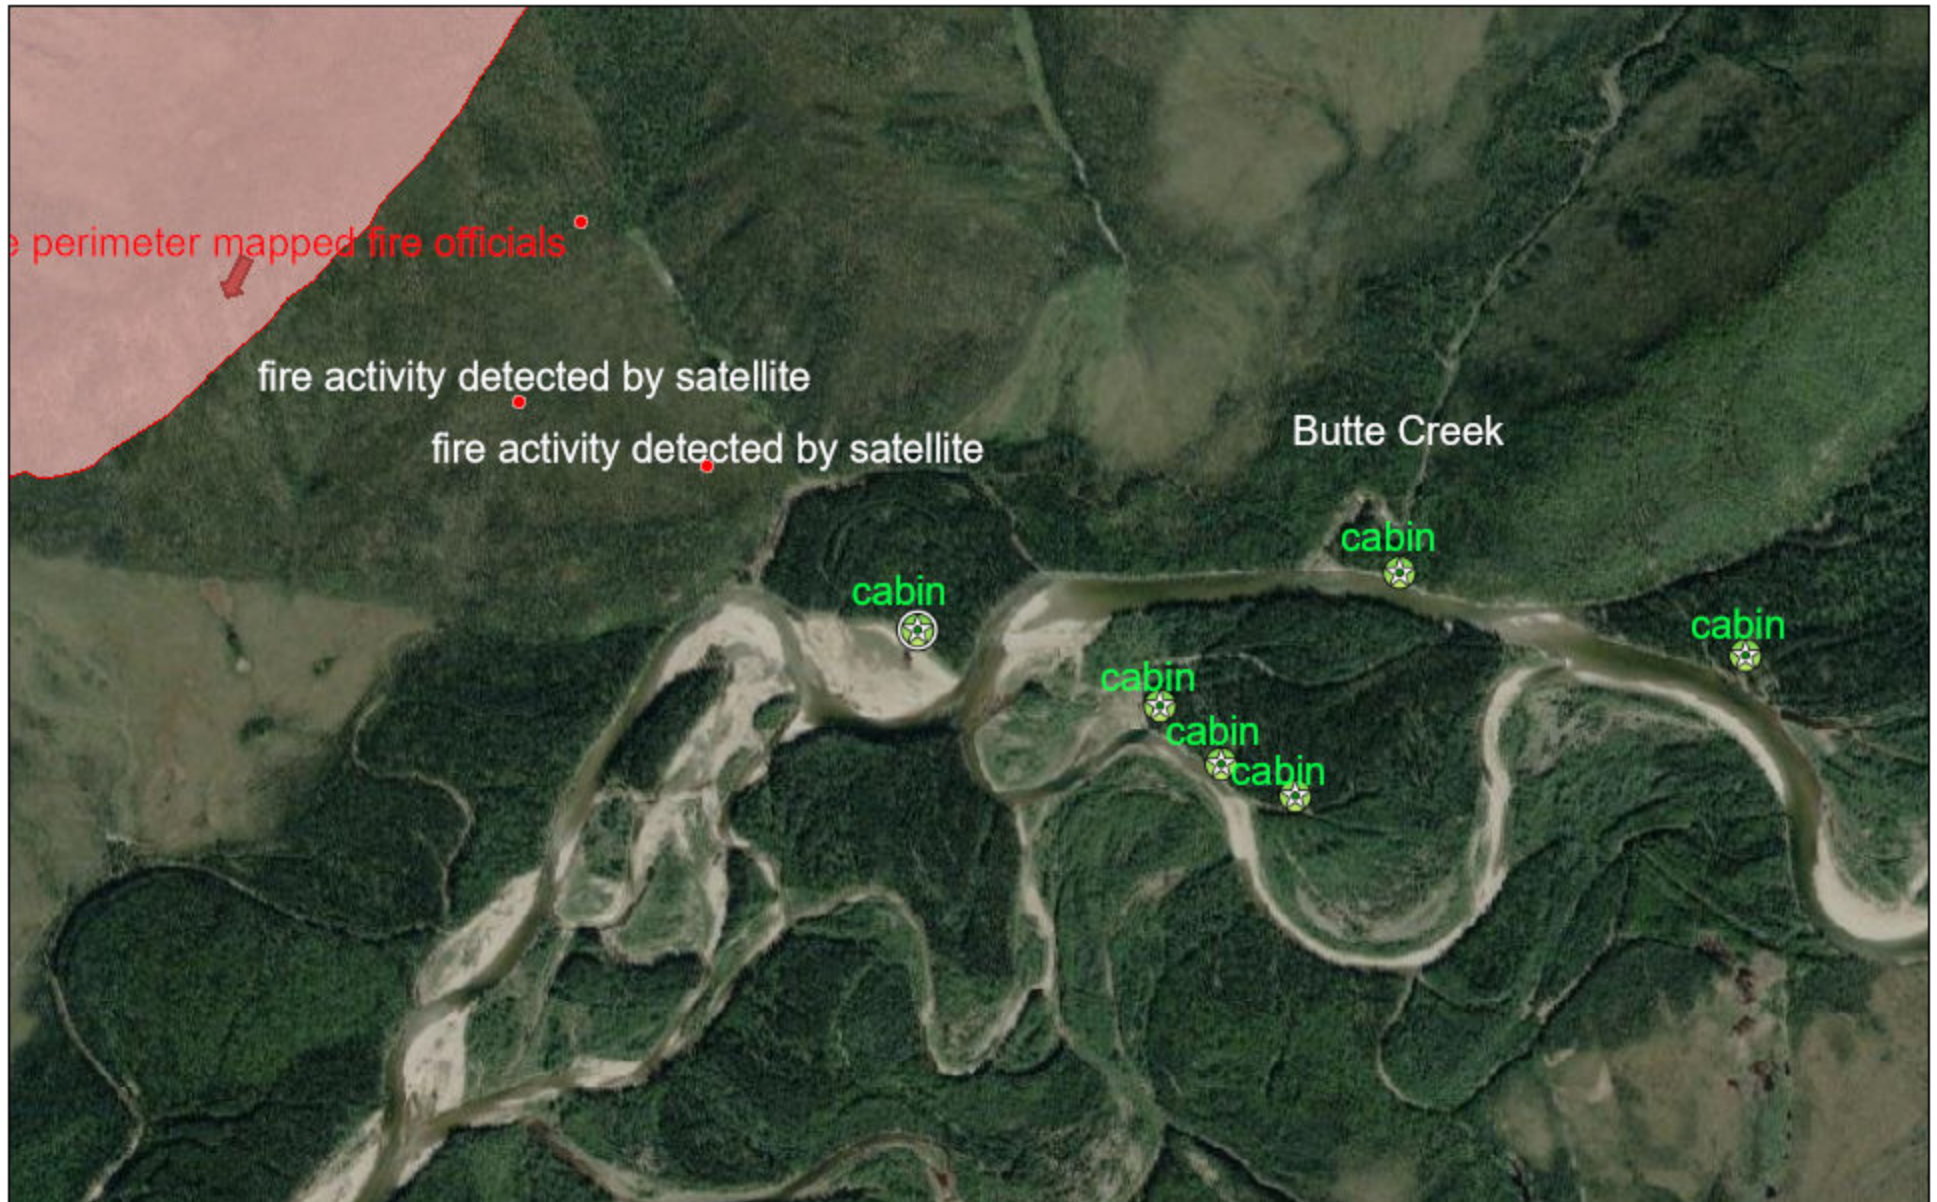

# Wildland Fire Information Yukon Creek Fire 8/24/22

8/24/2022, 12:56:21 PM

- Override 1
- Protecting Agencies
- Fire Perimeters {NIFC OpenData}
- Override 2
- Active Fire
- < 12 hrs
- Override 1

Geographic Information Network of Alaska (GINA) & BLM Alaska Fire Service (AFS), Esri, HERE, Garmin, Alaska Interagency Coordination Center,