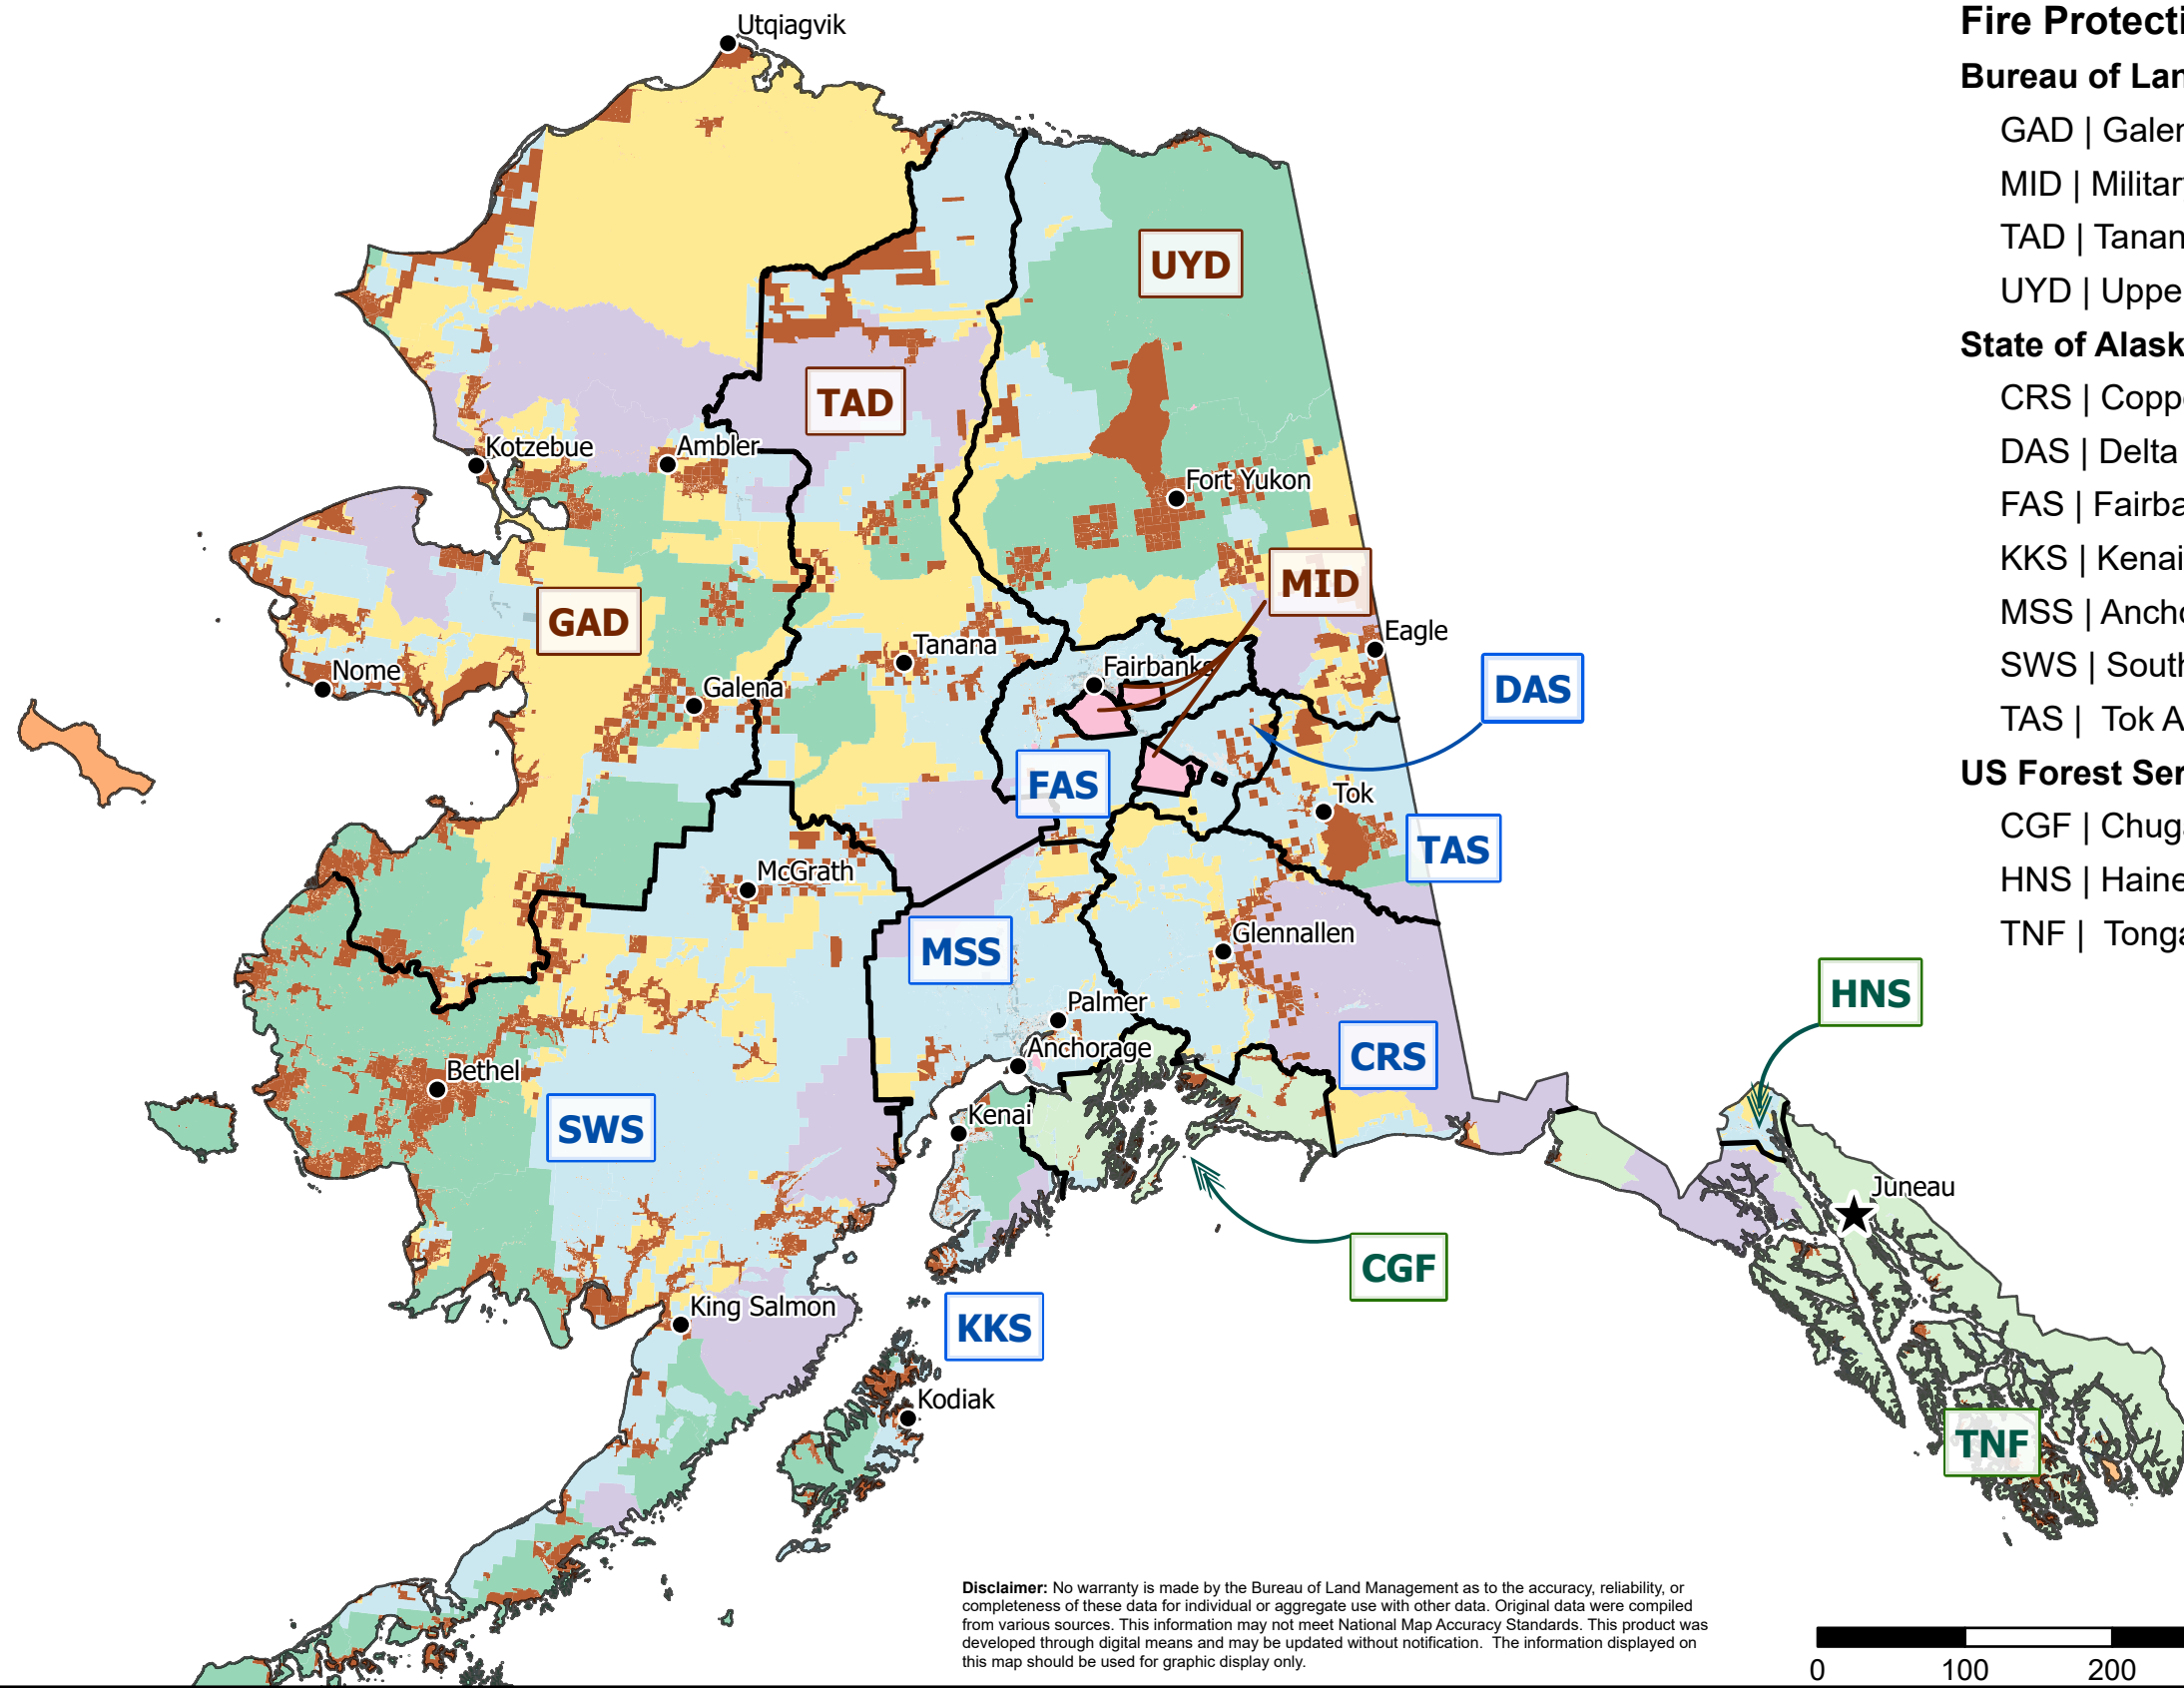

Alaska Wildland Fire Jurisdictions and Wildland Fire Protection Boundaries

Alaska Wildland Fire Jurisdictions

- BLM
- NPS
- USFS
- USFWS
- Military
- Other Federal
- BIA (Native Allotments)
- ANCSA Lands
- Tribal
- State of Alaska
- Borough
- City
- Private

Fire Protection Boundries

Bureau of Land Management

- GAD | Galena Zone
- MID | Military Zone
- TAD | Tanana Zone
- UYD | Upper Yukon Zone

State of Alaska

- CRS | Copper River Area
- DAS | Delta Area
- FAS | Fairbanks Area
- KKS | Kenai/Kodiak Area
- MSS | Anchorage/Mat-Su Area
- SWS | Southwest Area
- TAS | Tok Area

US Forest Service

- CGF | Chugach National Forest
- HNS | Haines Area
- TNF | Tongass National Forest

Disclaimer: No warranty is made by the Bureau of Land Management as to the accuracy, reliability, or completeness of these data for individual or aggregate use with other data. Original data were compiled from various sources. This information may not meet National Map Accuracy Standards. This product was developed through digital means and may be updated without notification. The information displayed on this map should be used for graphic display only.