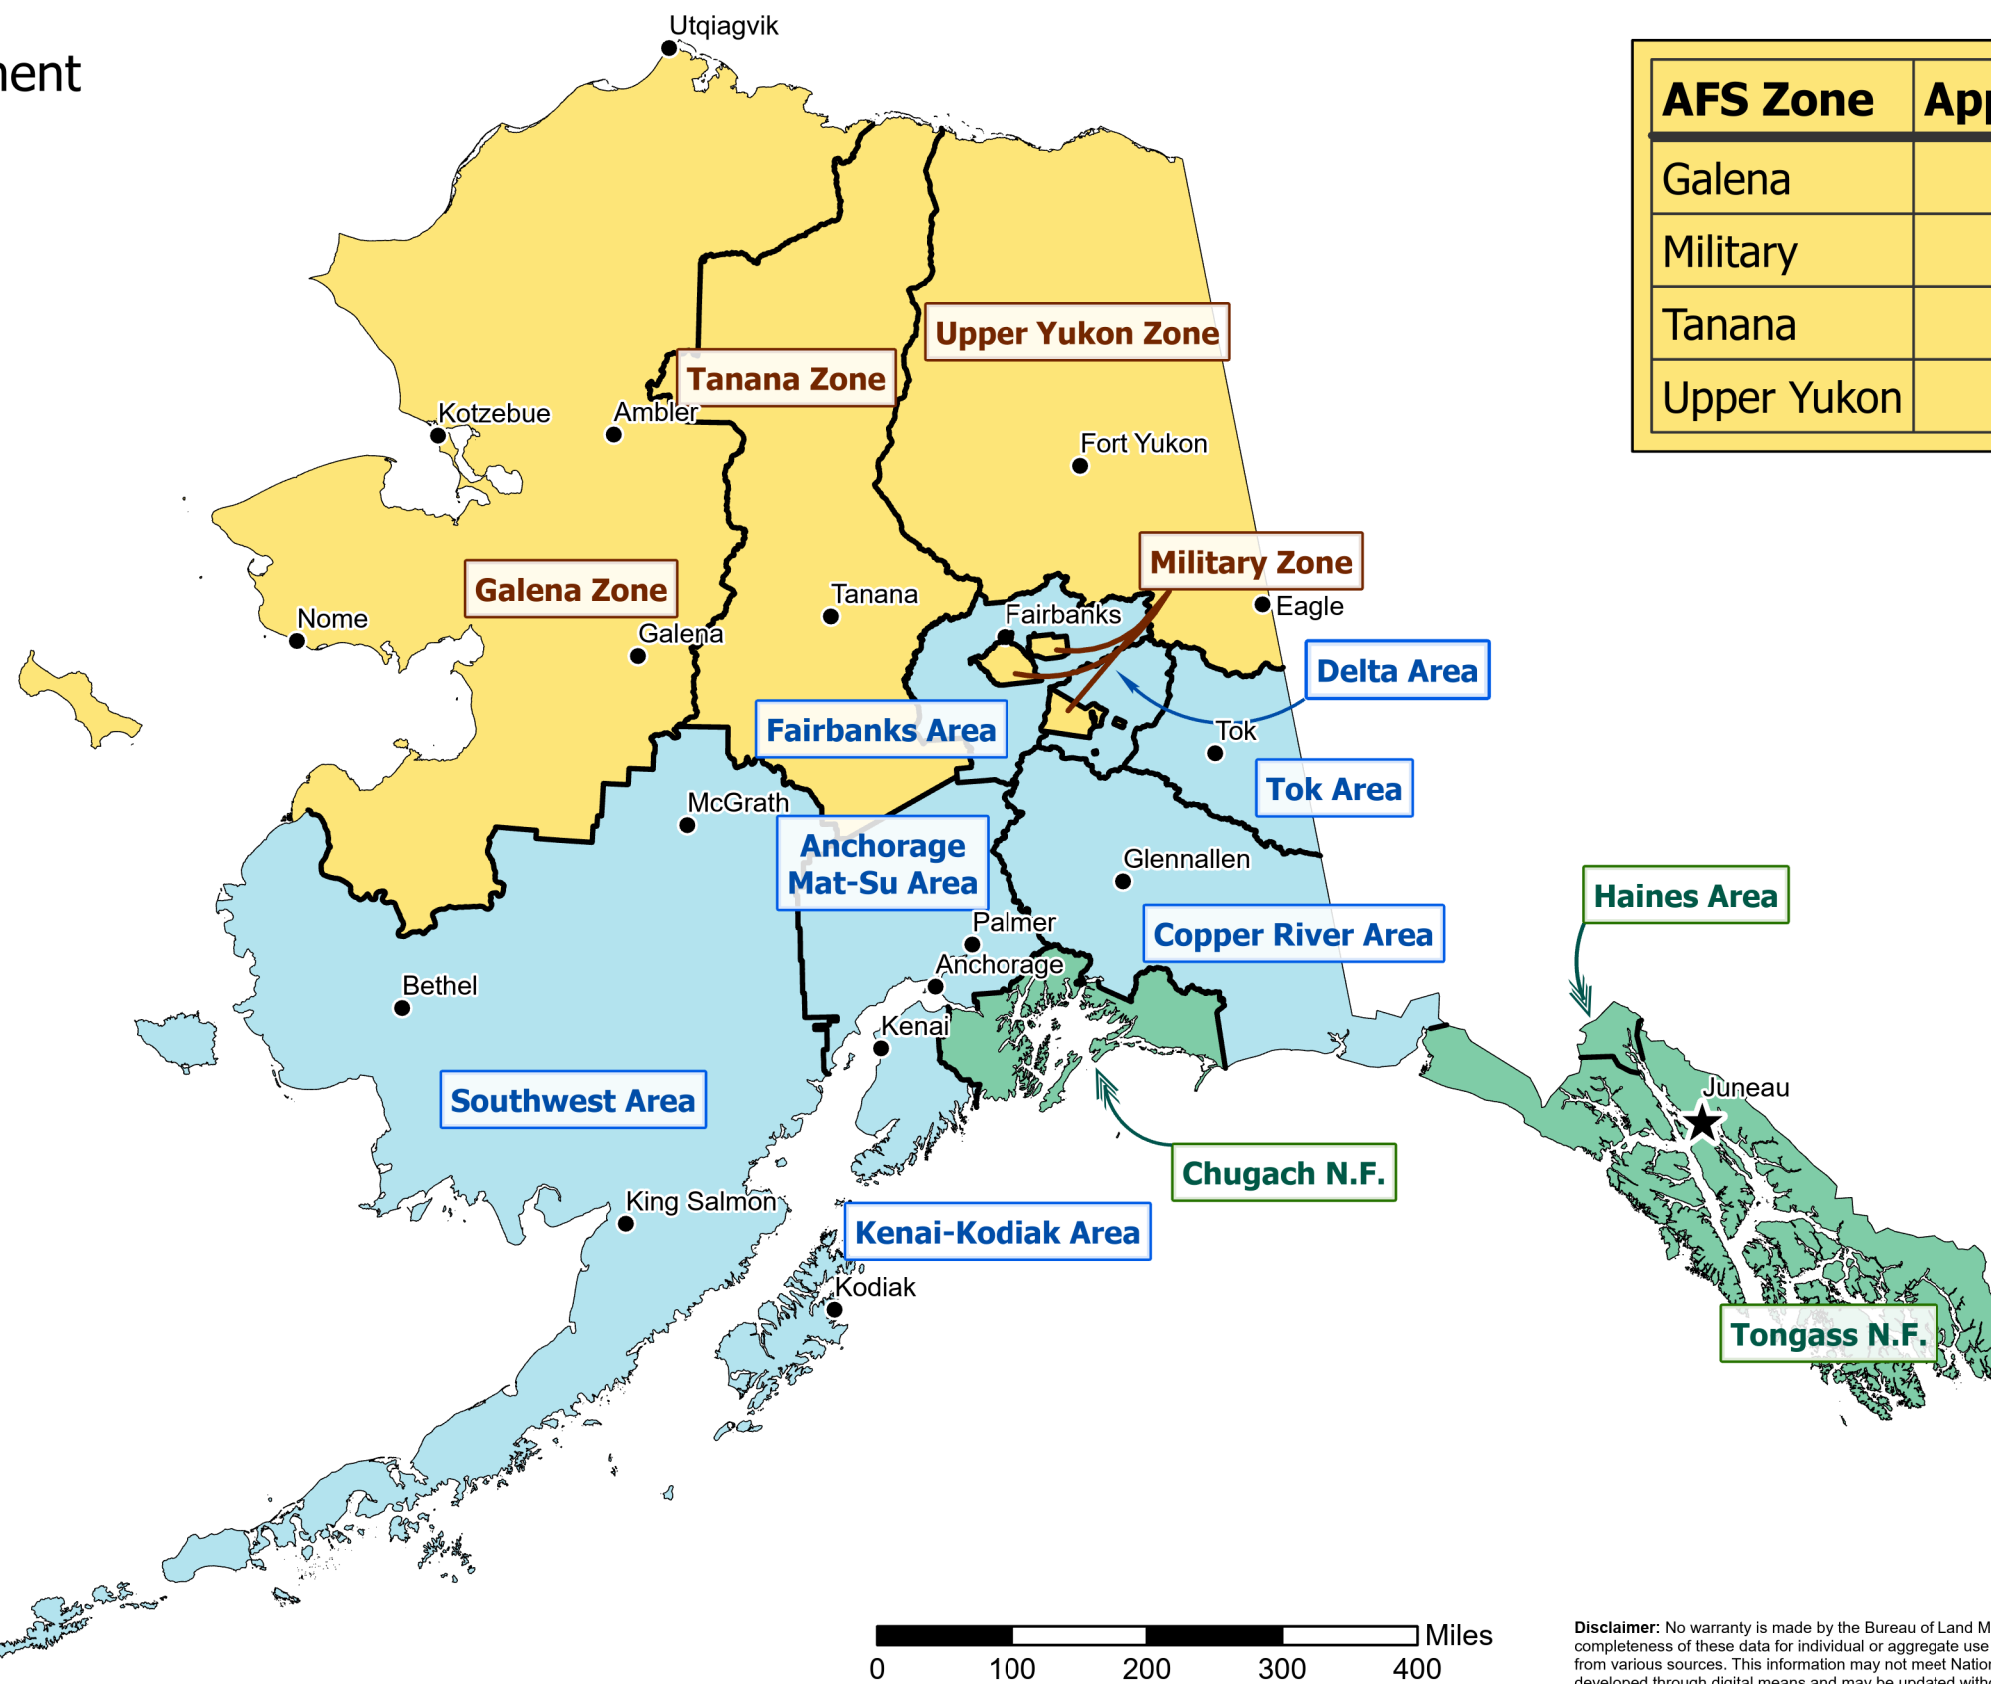

Alaska Wildland Fire Protection Responsibilities

 Bureau of Land Management
191.9 Million Acres

 State of Alaska
154.3 Million Acres

 US Forest Service
28.3 Million Acres

AFS Zone	Approx. Acres
Galena	93,940,000
Military	1,610,000
Tanana	44,340,000
Upper Yukon	52,000,000

Disclaimer: No warranty is made by the Bureau of Land Management as to the accuracy, reliability, or completeness of these data for individual or aggregate use with other data. Original data were compiled from various sources. This information may not meet National Map Accuracy Standards. This product was developed through digital means and may be updated without notification. The information displayed on this map should be used for graphic display only.