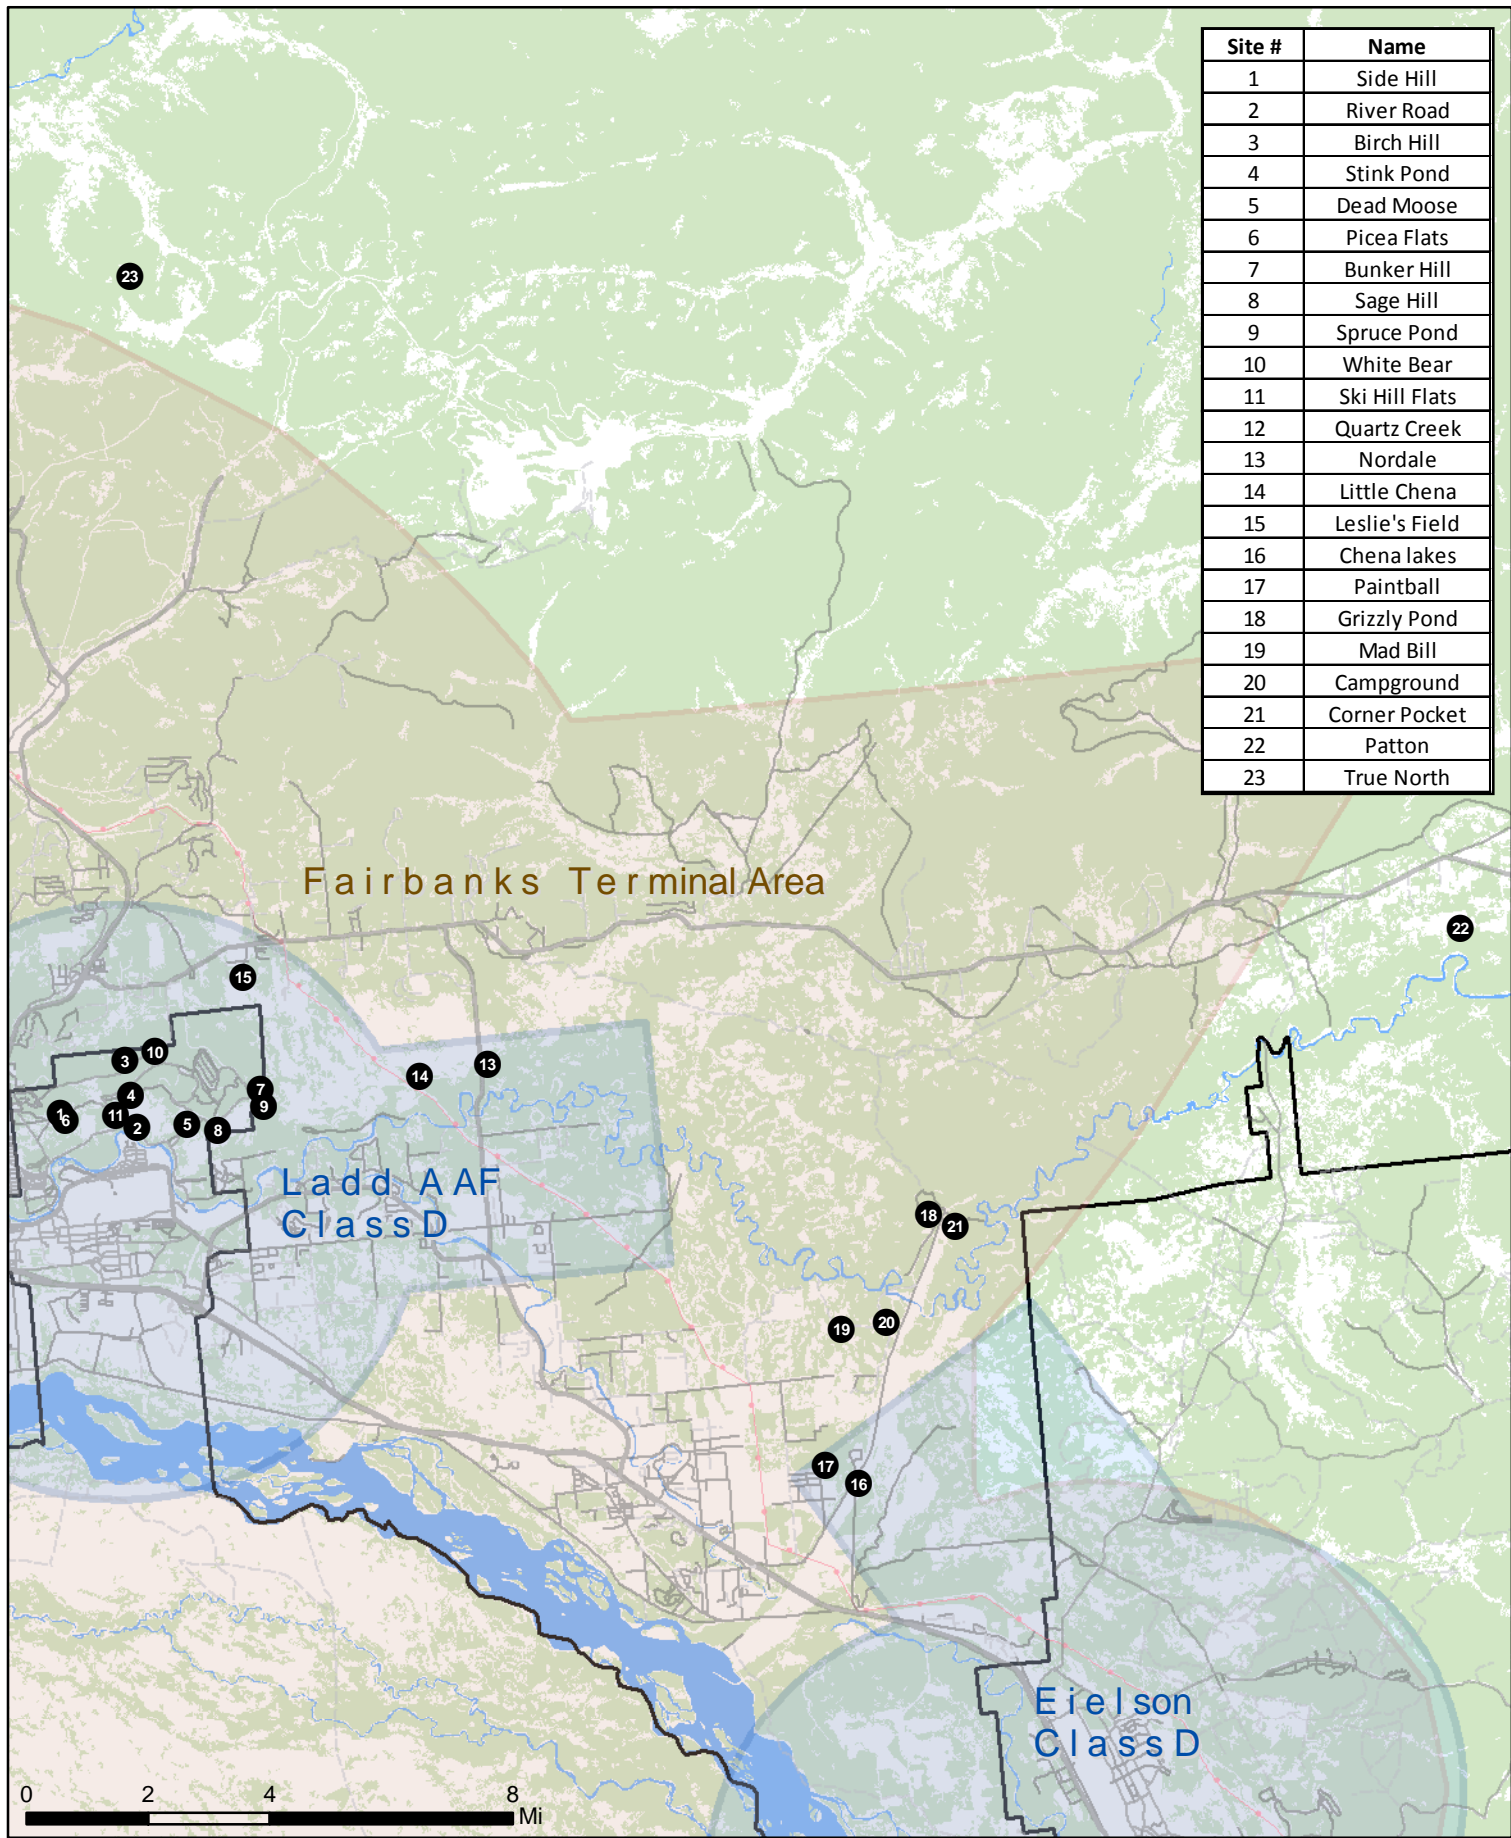

# AFS Jump Spots

Site #	Name
1	Side Hill
2	River Road
3	Birch Hill
4	Stink Pond
5	Dead Moose
6	Picea Flats
7	Bunker Hill
8	Sage Hill
9	Spruce Pond
10	White Bear
11	Ski Hill Flats
12	Quartz Creek
13	Nordale
14	Little Chena
15	Leslie's Field
16	Chena lakes
17	Paintball
18	Grizzly Pond
19	Mad Bill
20	Campground
21	Corner Pocket
22	Patton
23	True North